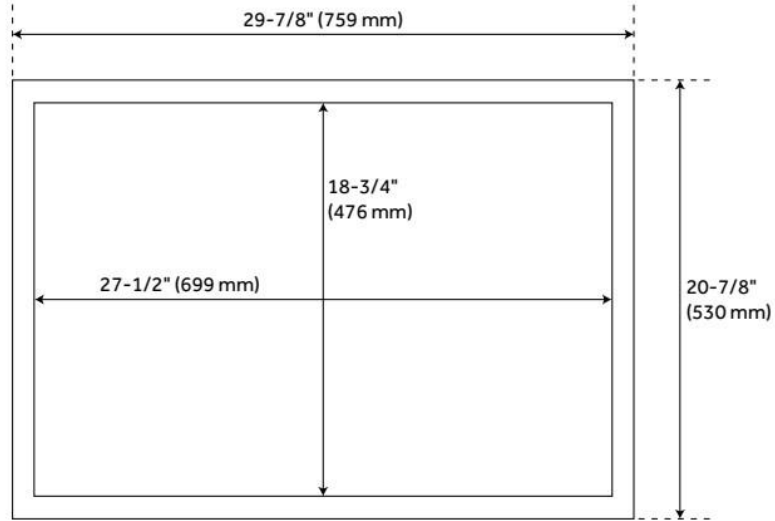

30" BECKER TEAK VANITY FOR UNDERMOUNT SINK - TEAK

SKU: 929191

Code: SH460643, SH460642, SH460646, SH460647, SH460648, SH460641

REVISED 8/6/2024