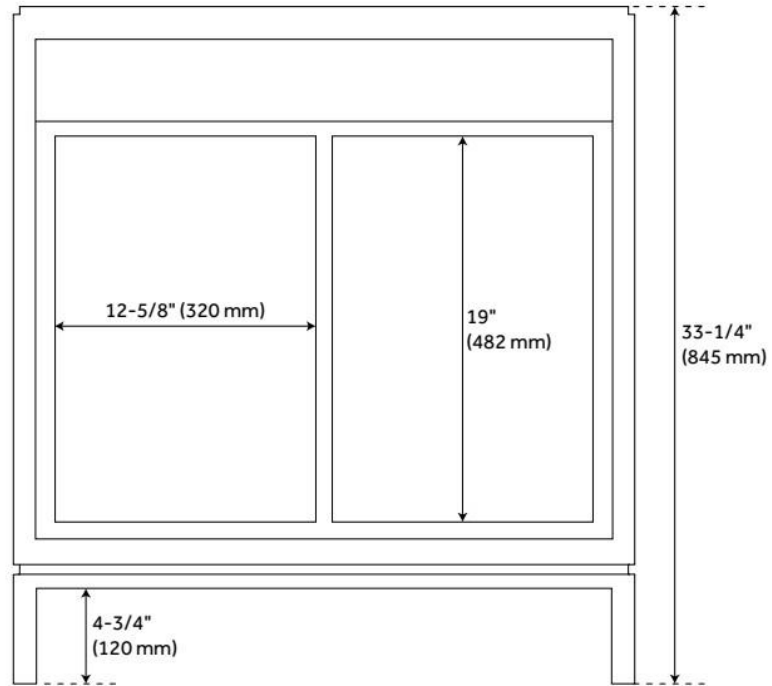

30" BECKER TEAK VANITY FOR UNDERMOUNT SINK - TEAK

SKU: 929191

Code: SH460643, SH460642, SH460646, SH460647, SH460648, SH460641

REVISED 8/6/2024