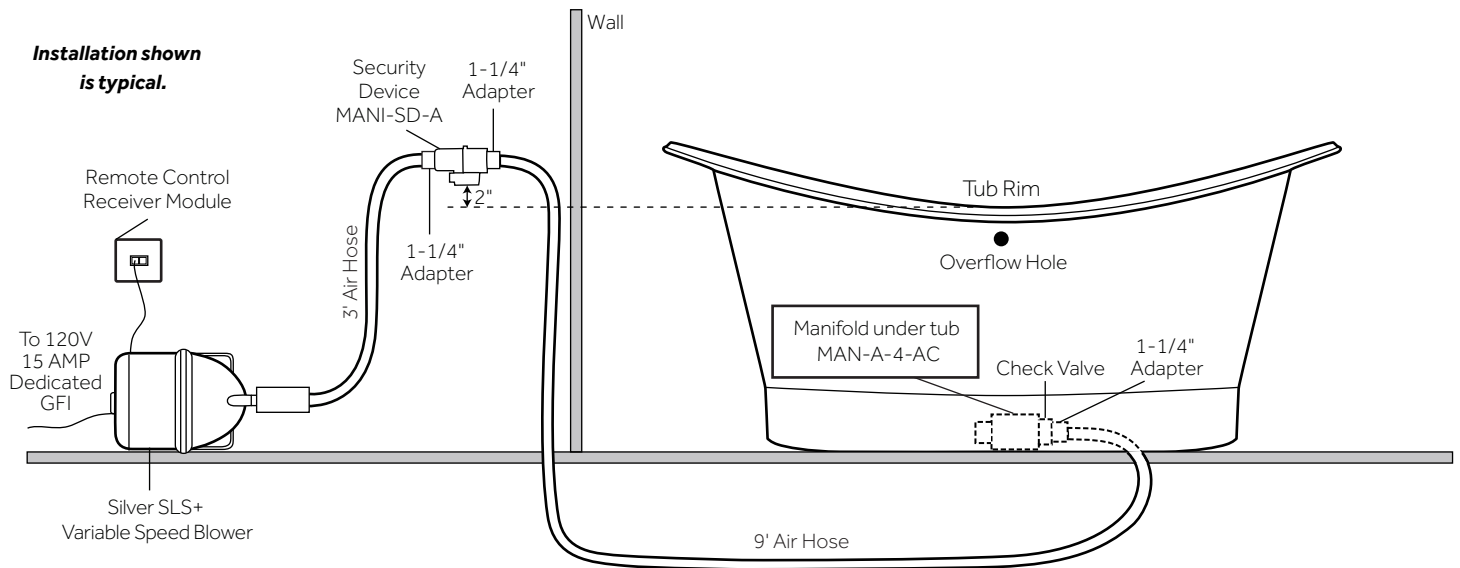

## INSTALLATION

Install blower behind a wall (with an access panel) or in a closet. Blower can also be installed under floor. Ensure the security device, MANI-DS-A, is at least:

- 2" Above the tub rim

Security device and hose can be mounted in wall

## INSIDE OF BATH

- (12) MAXI AIR JETS WITH 24 OPENINGS

ELBOWS FOR AIR JETS

TEES FOR AIR JETS