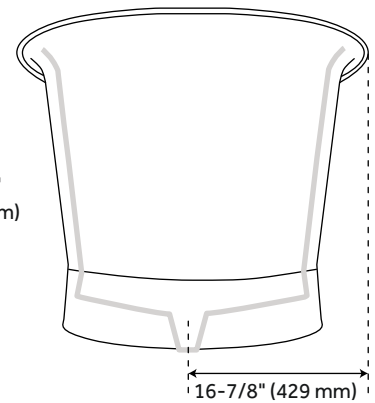

### FEATURES

- Hand-polished finish.
- Patina applied using French hot process, so color is ingrained in the copper.
- Tubs are handmade and therefore unique. Expect slight variations in finish and dimensions ( $\pm 1"$ ).
- Requires wall-mount or floor-mount tub filler.
- Overflow option includes a Standard overflow which remains open to allow water into the drain.
- To keep the tub in premium condition, it is recommended to not use anything abrasive for bathing or cleaning, including products like Epsom salts, bristle brushes, and harsh soaps.
- Design: Glam
- Product Finish: Antique Black
- Overflow Hole: Optional
- Shape: Oval
- Material: Copper
- Exterior Treatment: Hammered
- Interior Treatment: Hammered
- Metal Gauge/thickness: 16 Gauge
- Tap Deck: No
- Drain Included: Optional
- Drain Placement: Center
- Faucet Included: No
- Faucet Drillings: No Drillings

### CONTENTS

71" TUB .....	PAGE 2
AIR TUB .....	PAGE 3
71" AIR TUB .....	PAGE 4

REVISED 06/23/2021

## FEATURES

- Length: 71"
- Width: 33-3/4"
- Height: 33"
- Tub Interior Length: 51"
- Tub Interior Width: 21-1/4"
- Water Depth To Rim: 17"
- Water Depth To Overflow: 14-1/4"
- Water Capacity (Gallons): 79
- Tub Weight Uncrated (Lbs): 111
- Tub Weight Crated (Lbs): 221