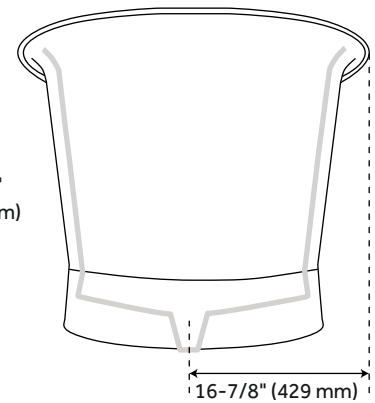

## FEATURES

- Length: 71"
- Width: 33-3/4"
- Height: 33"
- Tub Interior Length: 51"
- Tub Interior Width: 21-1/4"
- Water Depth To Rim: 17"
- Water Depth To Overflow: 14-1/4"
- Water Capacity (Gallons): 79
- Tub Weight Uncrated (Lbs): 111
- Tub Weight Crated (Lbs): 221

## INSIDE OF BATH

- (12) MAXI AIR JETS WITH 24 OPENINGS

ELBOWS FOR AIR JETS

TEES FOR AIR JETS

# 71" RAYE

MOTHER-OF-PEARL COPPER DOUBLE-SLIPPER TUB - NICKEL BASE AND INTERIOR

SKU: 949147