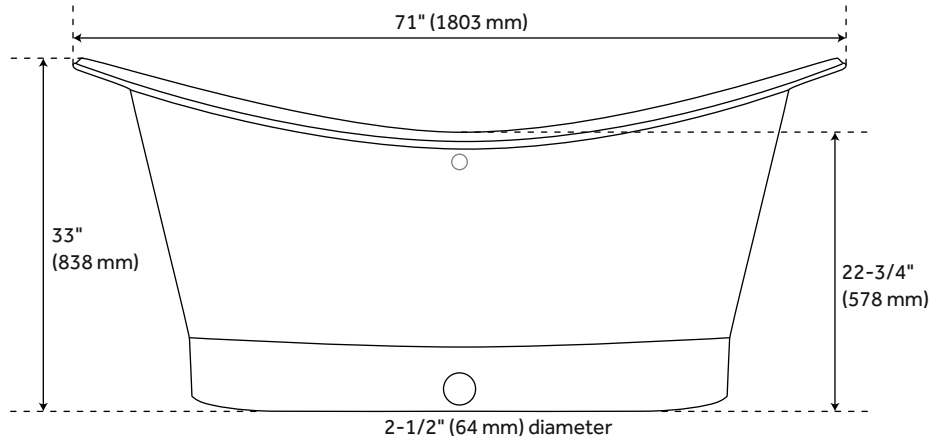

## INSIDE OF BATH

- (12) MAXI AIR JETS WITH 24 OPENINGS

ELBOWS FOR AIR JETS

TEES FOR AIR JETS

## FEATURES

- Length: 71"
- Width: 33-3/4"
- Height: 33"
- Tub Interior Length: 51"
- Tub Interior Width: 21-1/4"
- Water Depth To Rim: 17"
- Water Depth To Overflow: 14-1/4"
- Water Capacity (Gallons): 79
- Tub Weight Uncrated (Lbs): 111
- Tub Weight Crated (Lbs): 221