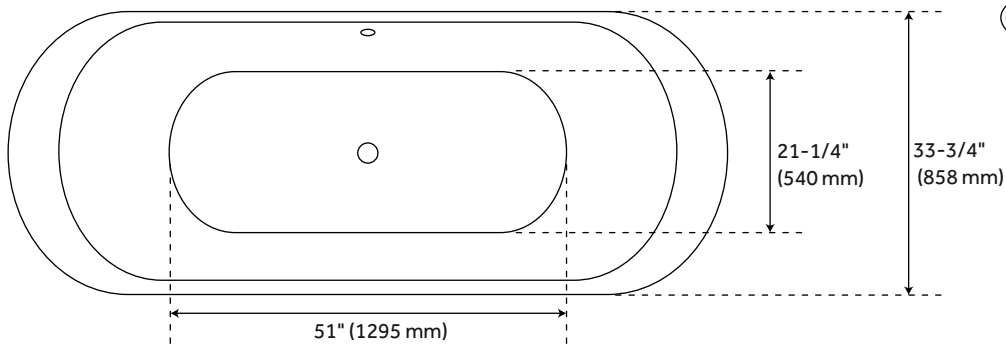

## FEATURES

- Length: 71"
- Width: 33-3/4"
- Height: 33"
- Tub Interior Length: 51"
- Tub Interior Width: 21-1/4"
- Water Depth To Rim: 17"
- Water Depth To Overflow: 14-1/4"
- Water Capacity (Gallons): 79
- Tub Weight Uncrated (Lbs): 111
- Tub Weight Crated (Lbs): 221