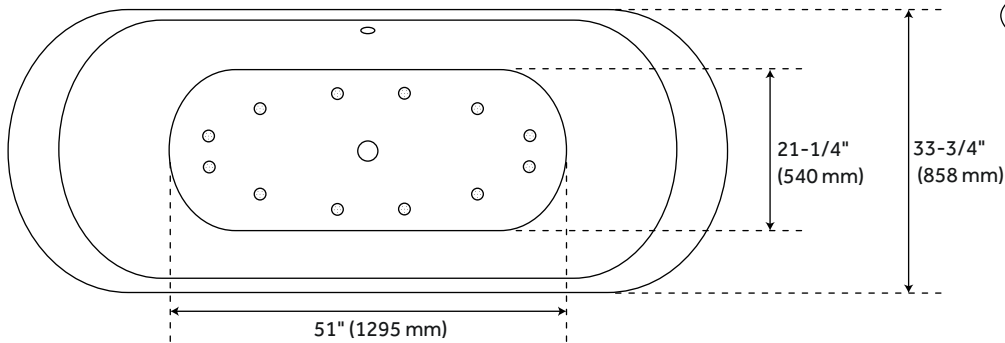

## INSIDE OF BATH

- (12) MAXI AIR JETS WITH 24 OPENINGS

ELBOWS FOR AIR JETS

TEES FOR AIR JETS

## FEATURES

- Length: 71"
- Width: 33-3/4"
- Height: 33"
- Tub Interior Length: 51"
- Tub Interior Width: 21-1/4"
- Water Depth To Rim: 17"
- Water Depth To Overflow: 14-1/4"
- Water Capacity (Gallons): 79
- Tub Weight Uncrated (Lbs): 111
- Tub Weight Crated (Lbs): 221