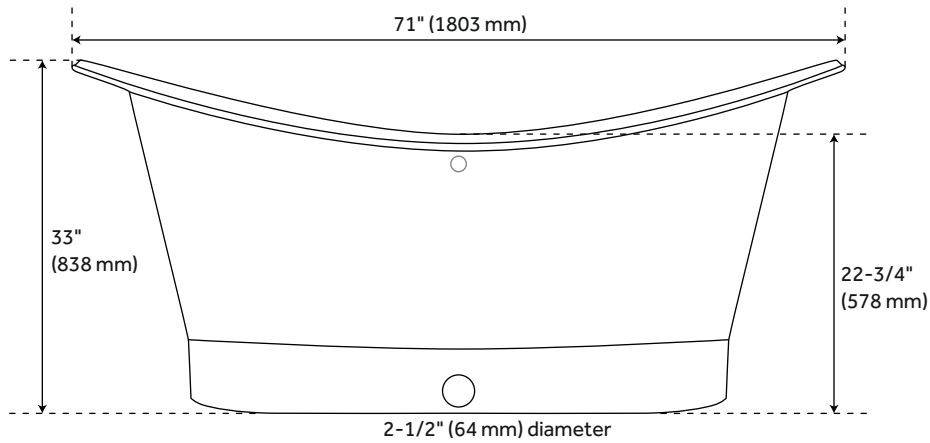

### CONTENTS

71" TUB .....	PAGE 2
AIR TUB .....	PAGE 3
71" AIR TUB .....	PAGE 4

REVISED 06/23/2021

## FEATURES

- Length: 71"
- Width: 33-3/4"
- Height: 33"
- Tub Interior Length: 51"
- Tub Interior Width: 21-1/4"
- Water Depth To Rim: 17"
- Water Depth To Overflow: 14-1/4"
- Water Capacity (Gallons): 79
- Tub Weight Uncrated (Lbs): 111
- Tub Weight Crated (Lbs): 221