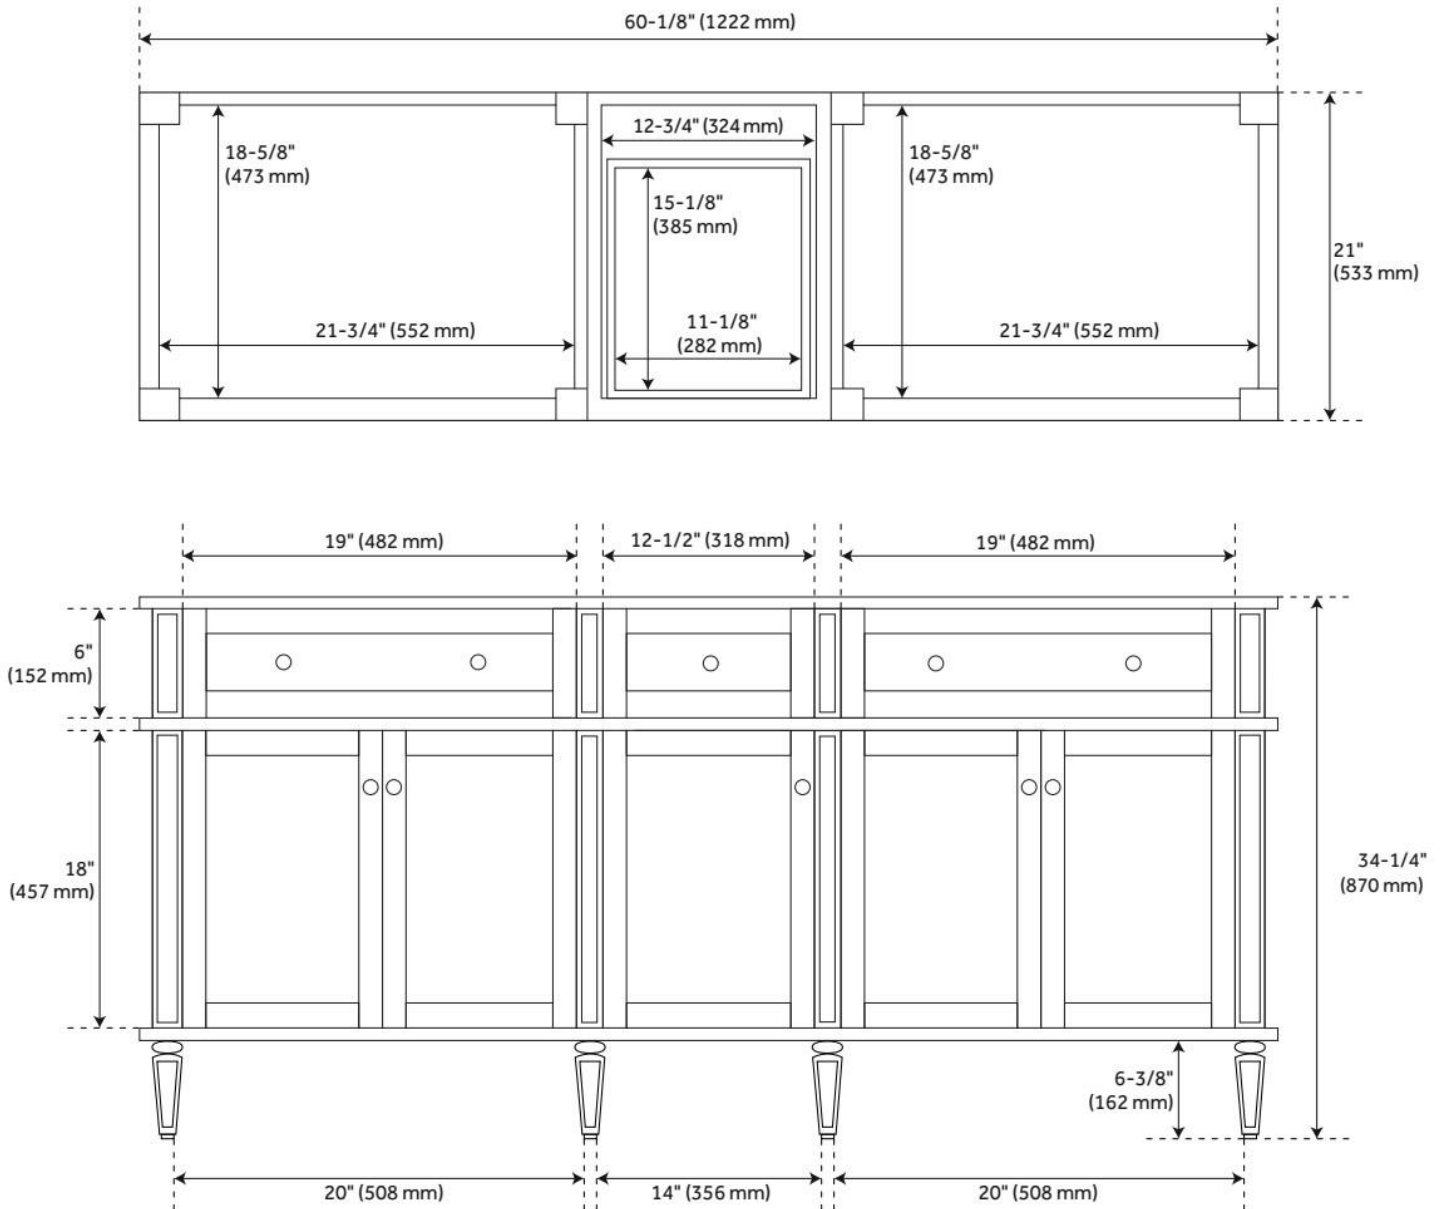

60" ELMDALE DOUBLE VANITY FOR RECTANGULAR UNDERMOUNT SINKS - WHITE

SKU: 951635-RUMB

Code: SH466386, SH466385, SH464941, SH464940, SH464944, SH464939, SH464943, SH464937, SH464947, SH464948, SH464938, SH464942, SH464936, SH464946, SH559125

FEATURES

Material: Mahogany
Product Finish: White
Number of Doors: 5
Number of Drawers: 4
Dovetail Drawers: Yes
Hardware Finish: Polished Nickel
Built-In Adjusters: Yes

LISTED ID: 506894

ADDITIONAL FEATURES

- Includes a matching backsplash and a white porcelain sink.
- Granite is A-grade. Polished Carrara Marble is sourced from Italy.
- Each stone top is carved from a single piece of stone and will feature natural variations.
- See Installation Instructions for directions to attach the vanity top and sink.
- All dimensions are ($\pm 1/2''$).
- [Wood finish samples available.](#)

REVISED 11/27/2024

60" ELMDALE DOUBLE VANITY FOR RECTANGULAR UNDERMOUNT SINKS - WHITE

SKU: 951635-RUMB

Code: SH466386, SH466385, SH464941, SH464940, SH464944, SH464939, SH464943, SH464937, SH464947, SH464948, SH464938, SH464942, SH464936, SH464946, SH559125