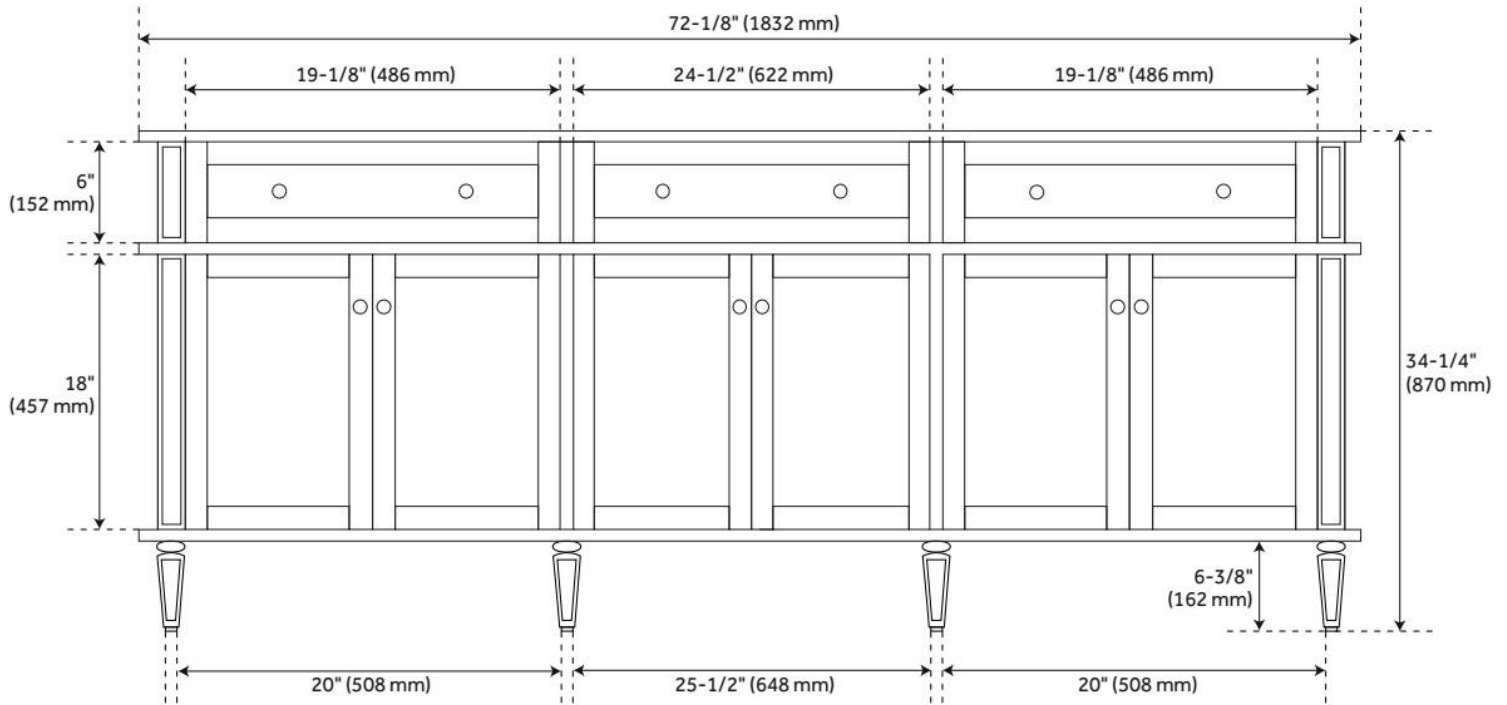

72" ELMDALE DOUBLE VANITY FOR RECTANGULAR UNDERMOUNT SINKS - ANTIQUE BROWN

SKU: 951650-RUMB

Code: SH466392, SH466391, SH465066, SH465069, SH465065, SH465068, SH465070, SH465071, SH465063, SH465073, SH465074, SH465064, SH465067, SH465062, SH465072

REVISED 8/6/2024