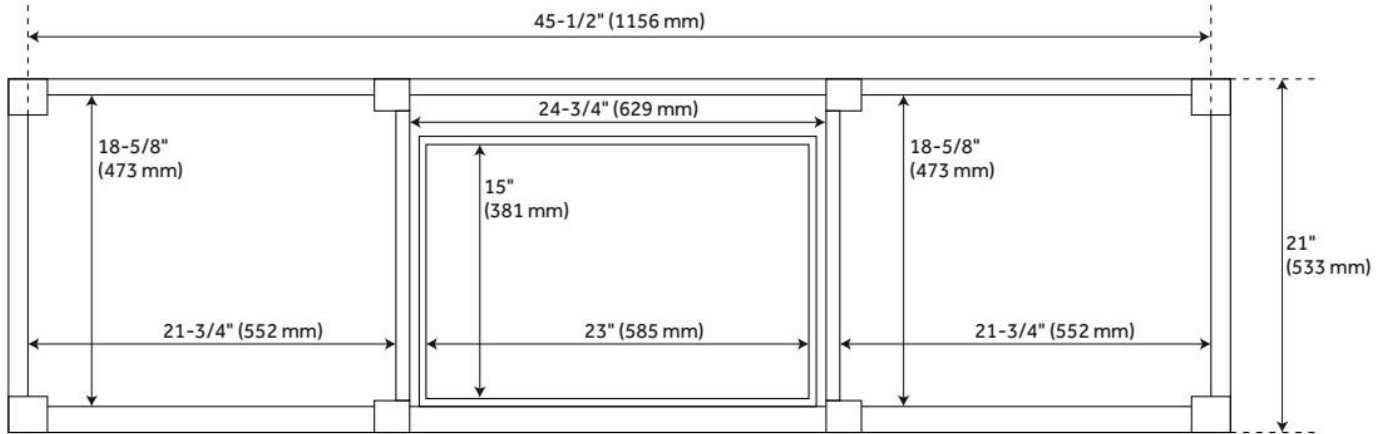

72" ELMDALE DOUBLE VANITY FOR RECTANGULAR UNDERMOUNT SINKS - ANTIQUE BROWN

SKU: 951650-RUMB

Code: SH466392, SH466391, SH465066, SH465069, SH465065, SH465068, SH465070, SH465071, SH465063, SH465073, SH465074, SH465064, SH465067, SH465062, SH465072

REVISED 8/6/2024