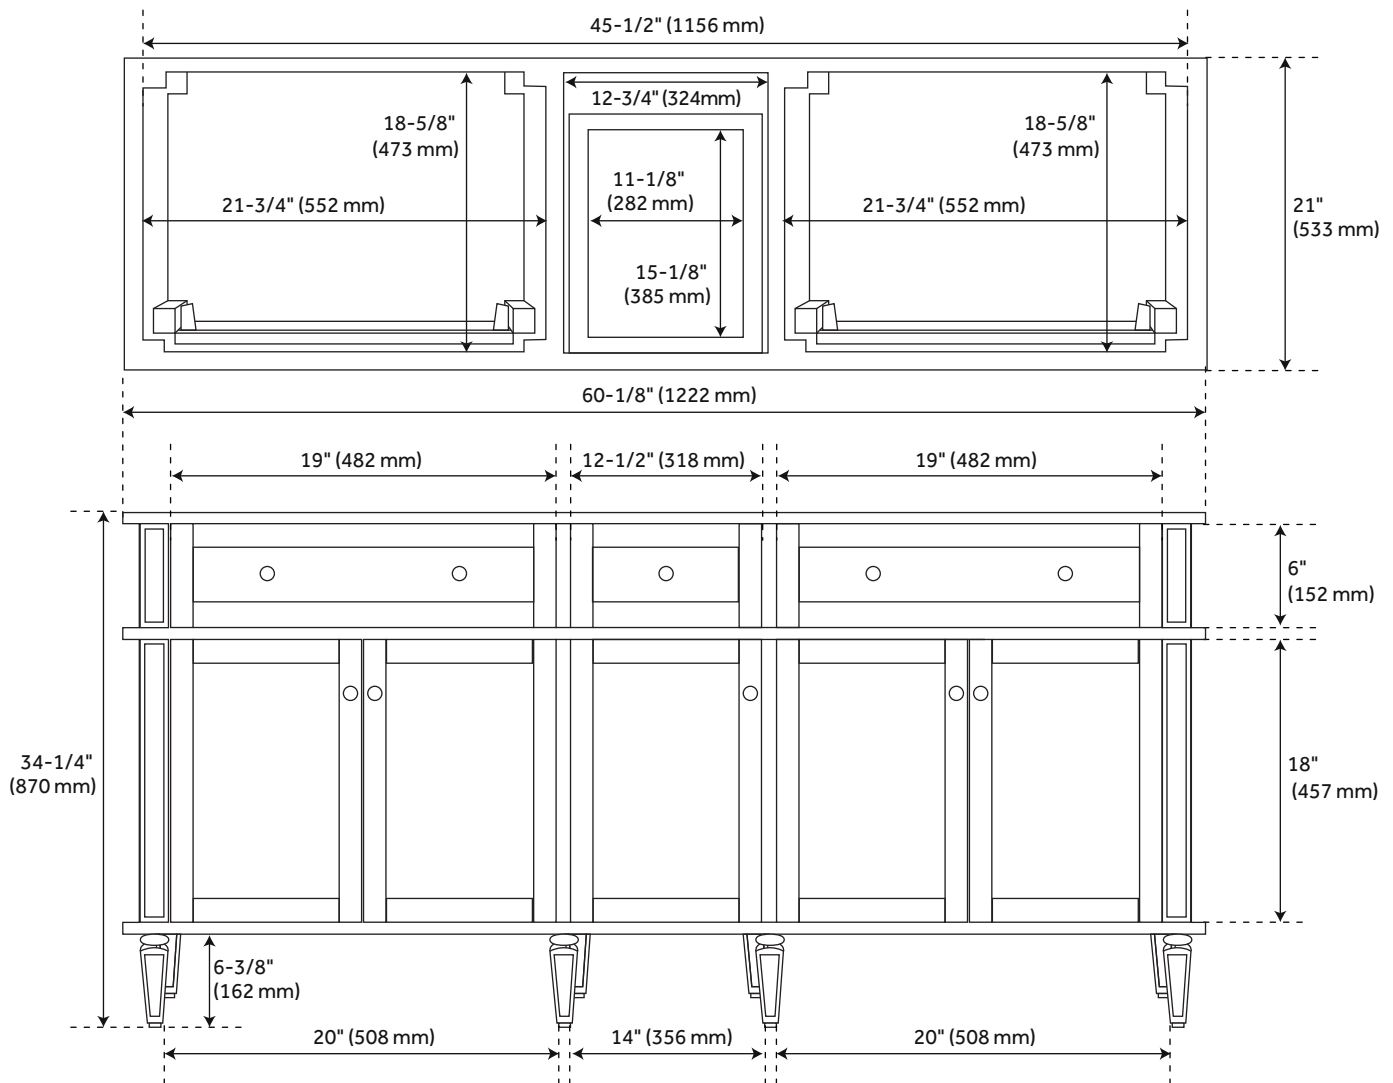

60" ELMDALE

VANITY

SKU: 454009, 454072

FEATURES

Material: Mahogany
Installation Type: Freestanding
Number Of Basins: 2
Number Of Doors: 5
Number Of Drawers: 4
Features: Matching Mirror, Soft-close Hinges
Assembly Required: No
Built-in Adjusters: Yes
Dovetail Drawers: Yes
Faucet Included: No

CONTENTS

VANITYPAGE 2

REVISED 02/03/2021

60" ELMDALE

VANITY

SKU: 454009, 454072

FEATURES

Width: 60-1/8"
Depth: 21"
Height: 34-1/4"
Rough-in: 21"

PRODUCT IMAGE

All dimensions and specifications are nominal and may vary. Use actual products for accuracy in critical situations.

PAGE 2