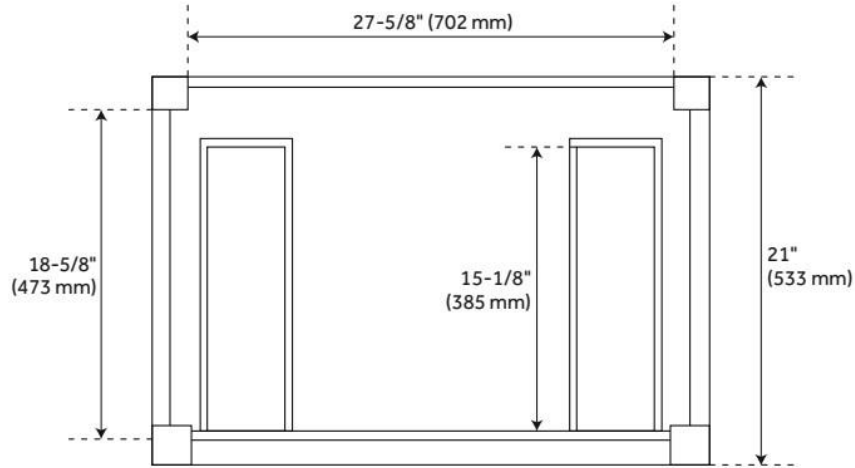

30" ELMDALE VANITY FOR RECTANGULAR UNDERMOUNT SINK - ANTIQUE BROWN

SKU: 951600-RUMB

Code: SH466376, SH466375, SH464655, SH464659, SH464654, SH464658, SH464653, SH464657, SH464650, SH464651, SH464652, SH464660, SH464656, SH464649, SH464661

REVISED 8/2/2024