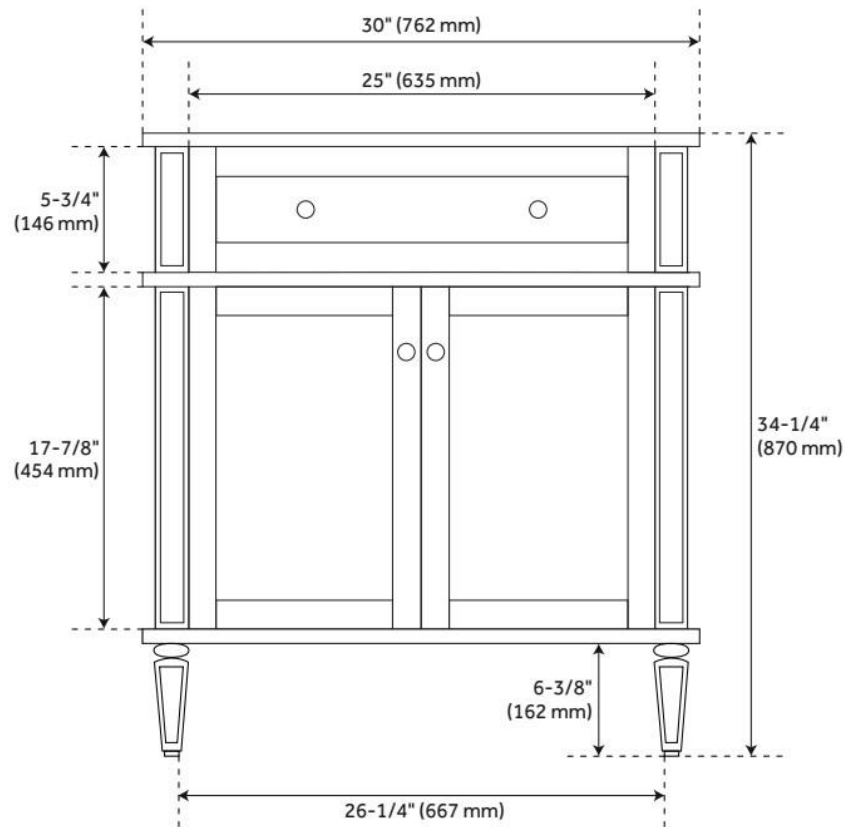

30" ELMDALE VANITY FOR RECTANGULAR UNDERMOUNT SINK - ANTIQUE BROWN

SKU: 951600-RUMB

Code: SH466376, SH466375, SH464655, SH464659, SH464654, SH464658, SH464653, SH464657, SH464650, SH464651, SH464652, SH464660, SH464656, SH464649, SH464661

FEATURES

Material: Mahogany
Product Finish: Antique Brown
Number of Doors: 2
Number of Drawers: 2
Dovetail Drawers: Yes
Hardware Finish: Antique Brass
Built-In Adjusters: Yes

LISTED ID: 506897

ADDITIONAL FEATURES

- Includes a matching backsplash and a white porcelain sink.
- Granite is A-grade. Polished Carrara Marble is sourced from Italy.
- Each stone top is carved from a single piece of stone and will feature natural variations.
- See Installation Instructions for directions to attach the vanity top and sink.
- While the 30" cabinet has adjustable shelves, they are not removeable due to interference from the top and bottom drawers.
- All dimensions are ($\pm 1/2"$).
- [Wood finish samples available.](#)

REVISED 8/2/2024

30" ELMDALE VANITY FOR RECTANGULAR UNDERMOUNT SINK - ANTIQUE BROWN

SKU: 951600-RUMB

Code: SH466376, SH466375, SH464655, SH464659, SH464654, SH464658, SH464653, SH464657, SH464650, SH464651, SH464652, SH464660, SH464656, SH464649, SH464661