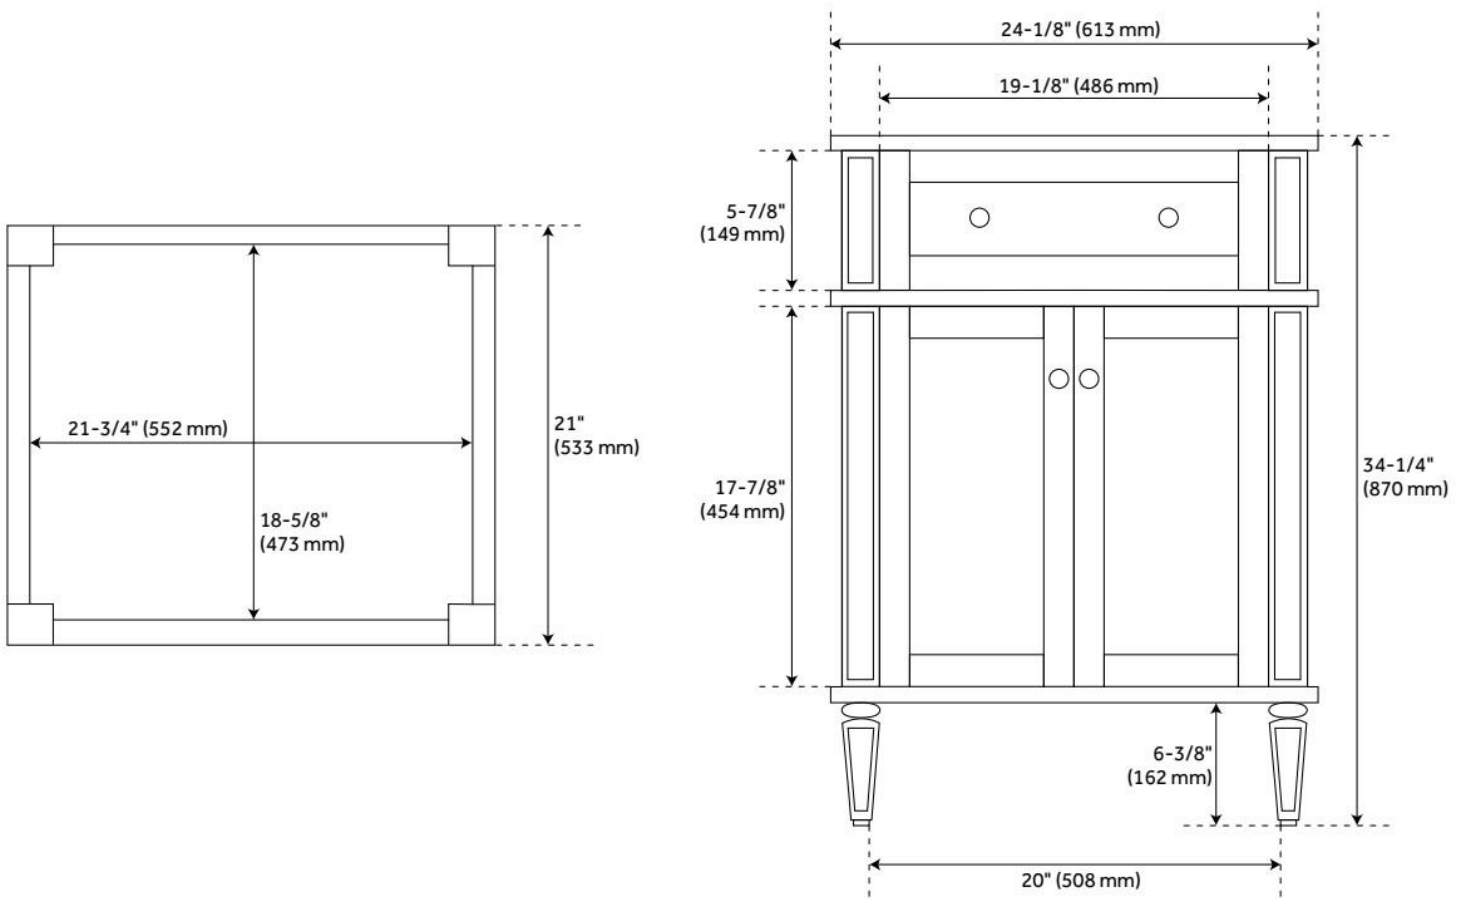

24" ELMDALE VANITY FOR RECTANGULAR UNDERMOUNT SINK - ANTIQUE BROWN

SKU: 951590-RUMB

Code: SH466103, SH466102, SH464567, SH464571, SH464566, SH464570, SH464565, SH464569, SH464562, SH464563, SH464564, SH464572, SH464568, SH464561, SH464573

REVISED 8/2/2024