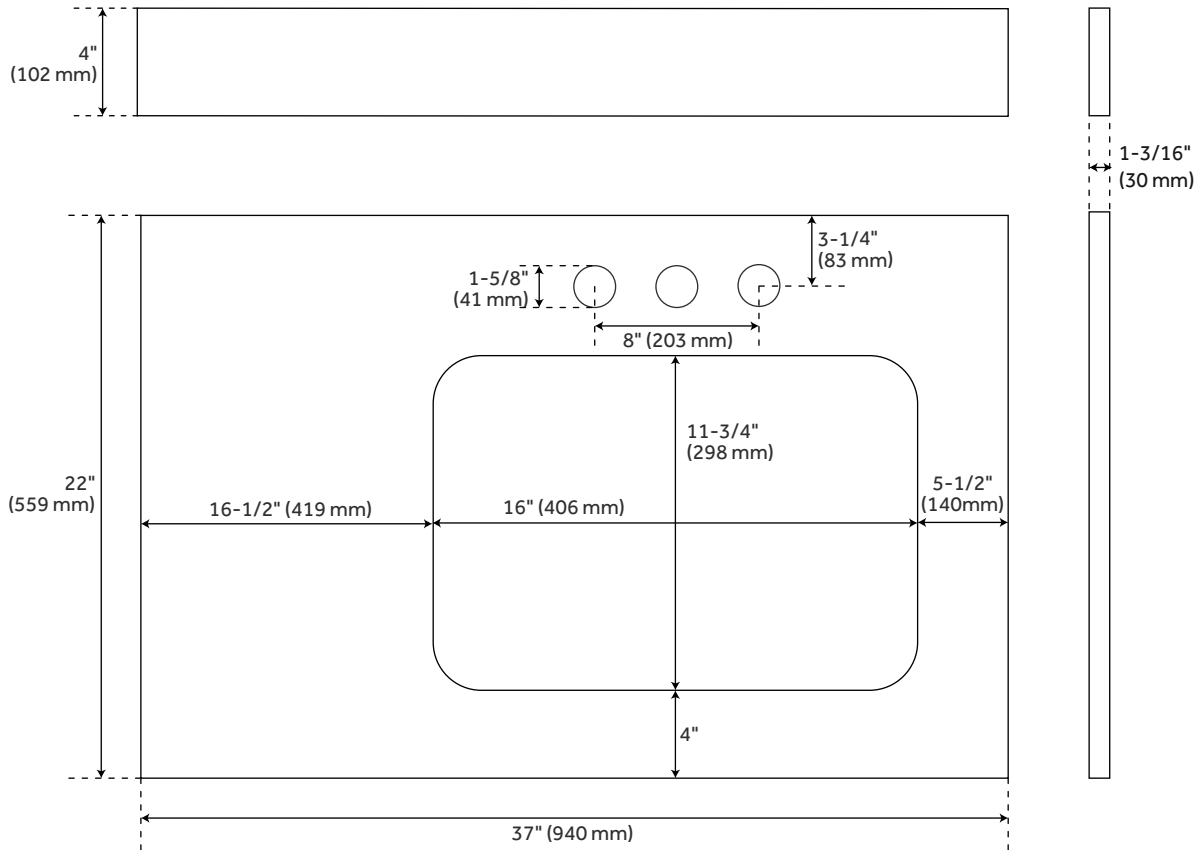

37" X 22"

VANITY TOP FOR OFFSET RECTANGULAR UNDERMOUNT SINK

SKU: 462927, 462929

VANITY TOP FEATURES

Vanity Top Options: Carrara Marble, Absolute Black Granite
Vanity Top Material Options: Marble, Granite
Number of Basins: 1
Sink Installation: Undermount - Rectangle
Assembly Required: No
Faucet Included: No
Sink Included: Yes
Backsplash: Yes
Porcelain Sinks Have Overflow with
Optional Chrome Cover

CONTENTS

VANITY TOP PAGE 2
SINK PAGE 3

REVISED 02/10/2021

37" X 22"

VANITY TOP FOR OFFSET RECTANGULAR UNDERMOUNT SINK

SKU: 462927

FEATURES

- Faucet Centers: 8"
- Basin Length: 16"
- Basin Width: 11-3/4"
- Drain Size: 1-1/2"
- Vanity Top Depth: 22"
- Vanity Top Width: 37"
- Vanity Top Thickness: 1-3/16" (3 cm)

PAGE 2

PORCELAIN

RECTANGULAR UNDERMOUNT SINK

SKU: 462929

FEATURES

- Length: 18-1/4"
- Width: 14"
- Height: 7-5/8"
- Basin Length: 16"
- Basin Width: 11-3/4"
- Water Depth to Rim: 5-1/2"
- Water Depth to Overflow: 4-1/8"
- Drain Hole: 1-1/2"