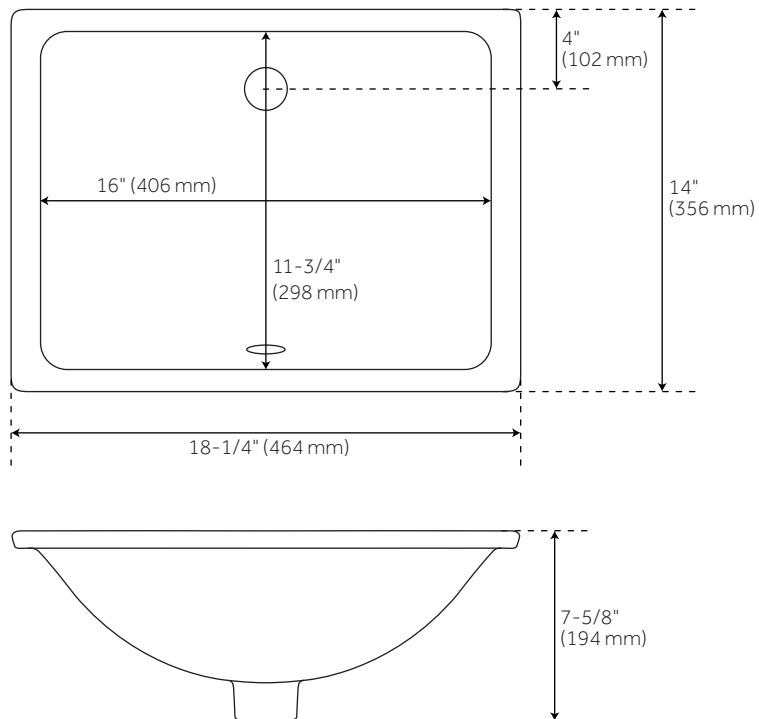

CONTENTS

VANITY TOP PAGE 2
SINK PAGE 3

REVISED 02/10/2021

37" X 22"

VANITY TOP FOR OFFSET RECTANGULAR UNDERMOUNT SINK

SKU: 462927

FEATURES

- Faucet Centers: 8"
- Basin Length: 16"
- Basin Width: 11-3/4"
- Drain Size: 1-1/2"
- Vanity Top Depth: 22"
- Vanity Top Width: 37"
- Vanity Top Thickness: 1-3/16" (3 cm)

APPROXIMATE WEIGHTS

- Granite: 90 - 100 lbs.
- Marble: 85 - 90 lbs.
- Quartz: 80 - 85 lbs.

PRODUCT IMAGE

All dimensions and specifications are nominal and may vary. Use actual products for accuracy in critical situations.

PAGE 2

PORCELAIN

RECTANGULAR UNDERMOUNT SINK

SKU: 462929

FEATURES

- Length: 18-1/4"
- Width: 14"
- Height: 7-5/8"
- Basin Length: 16"
- Basin Width: 11-3/4"
- Water Depth to Rim: 5-1/2"
- Water Depth to Overflow: 4-1/8"
- Drain Hole: 1-1/2"

PRODUCT IMAGE

All dimensions and specifications are nominal and may vary. Use actual products for accuracy in critical situations.

PAGE 3