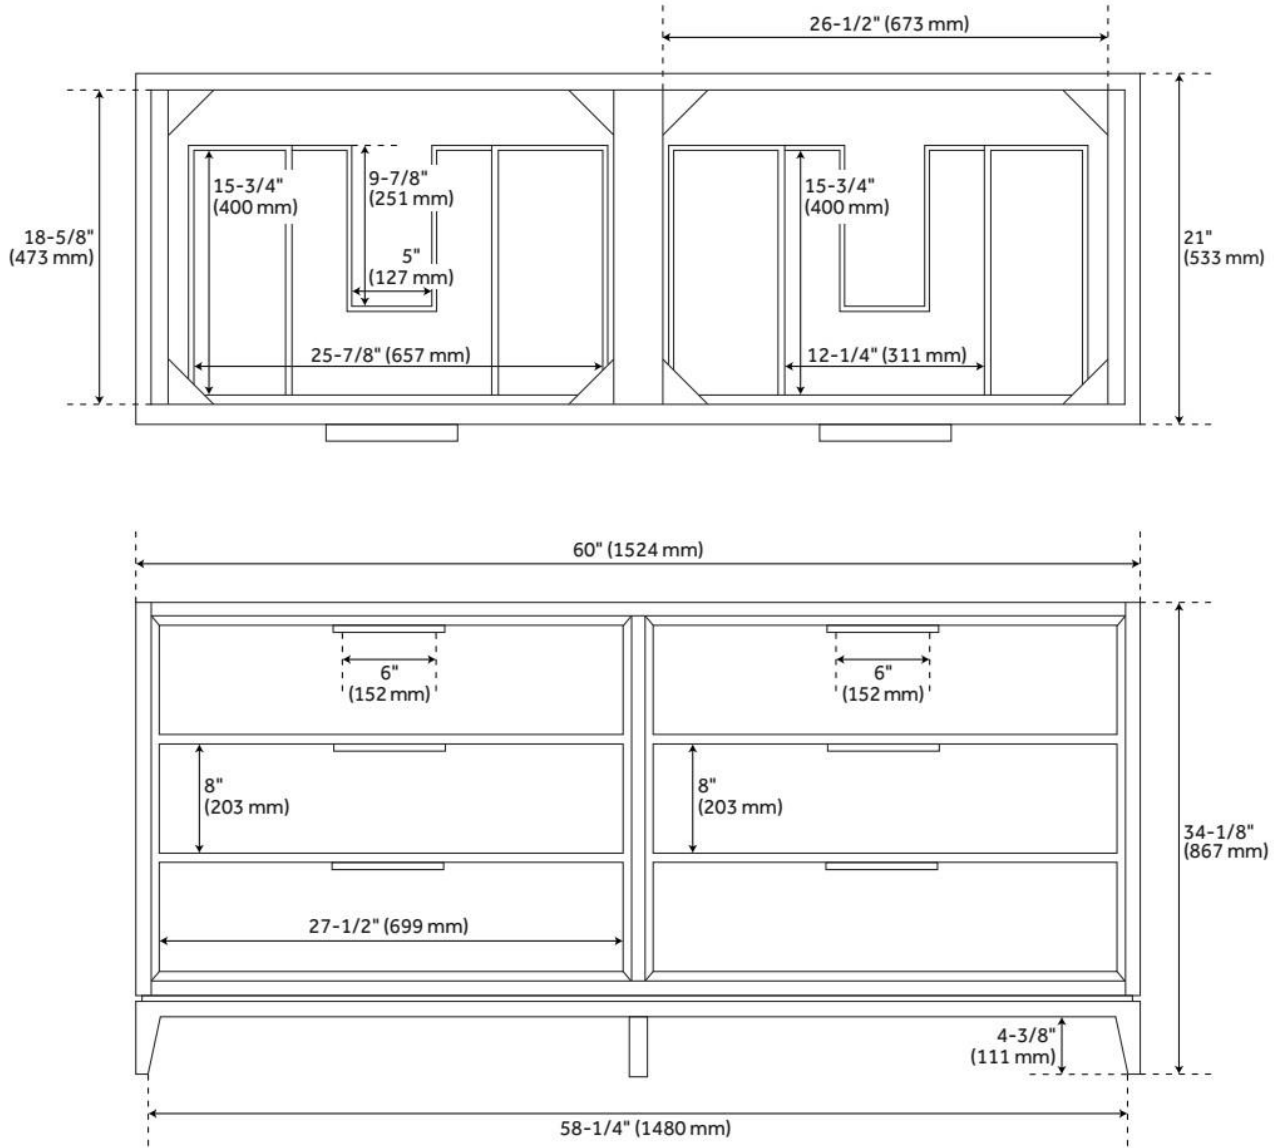

60" HYTES MAHOGANY DOUBLE VANITY WITH RECTANGULAR UNDERMOUNT SINKS - MIDNIGHT

SKU: 953493-60-RUMB

Code: SH480439, SH480441, SH480436, SH480437, SH480445, SH480438, SH480442, SH480440, SH480435, SH480443, SH480444

FEATURES

Material: Mahogany
Product Finish: Midnight Navy Blue
Number of Drawers: 6
Dovetail Drawers: Yes
Hardware Finish: Black
Built-In Adjusters: Yes

LISTED ID: 506897

ADDITIONAL FEATURES

- [Wood finish samples available.](#)

REVISED 8/12/2024

60" HYTES MAHOGANY DOUBLE VANITY WITH RECTANGULAR UNDERMOUNT SINKS - MIDNIGHT

SKU: 953493-60-RUMB

Code: SH480439, SH480441, SH480436, SH480437, SH480445, SH480438, SH480442, SH480440, SH480435, SH480443, SH480444