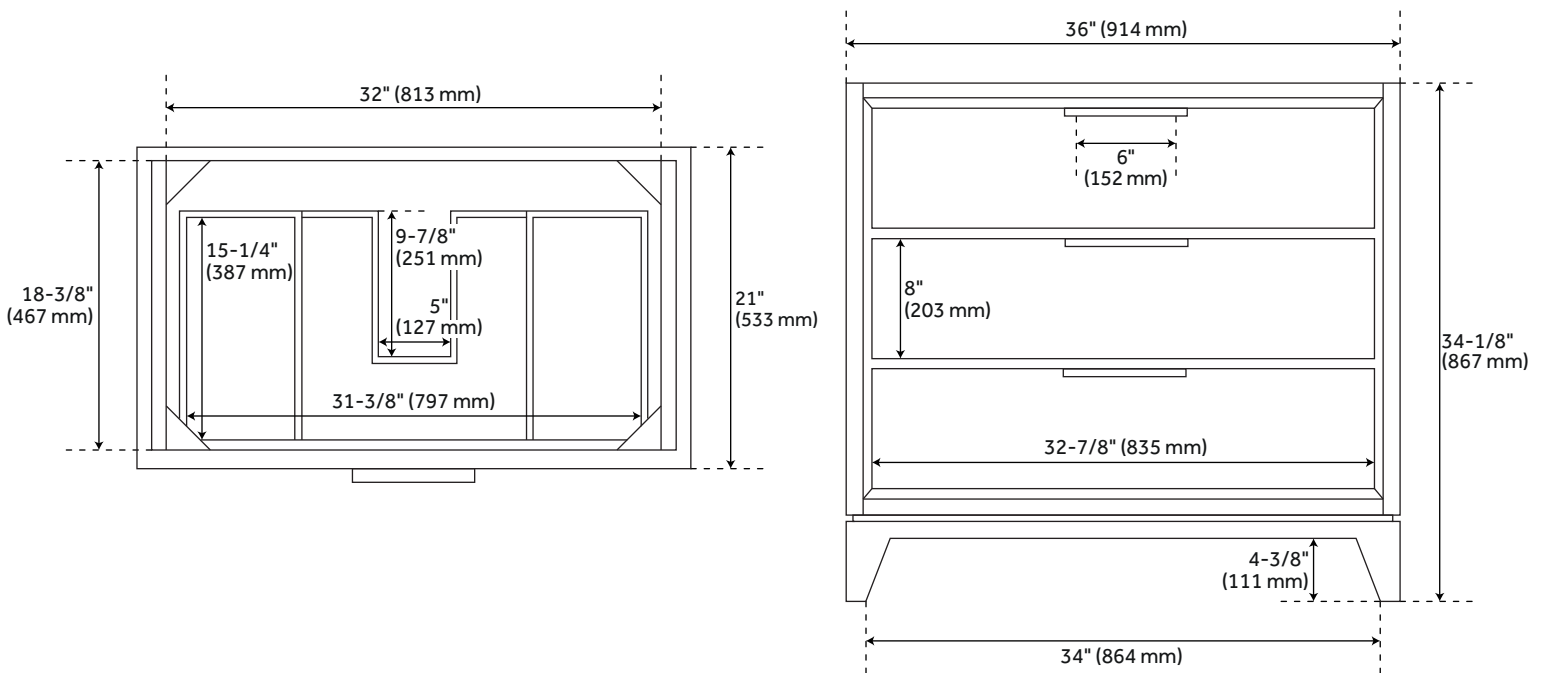

36" HYTES MAHOGANY VESSEL SINK VANITY - MIDNIGHT NAVY BLUE

SKU: 953493-36-VES

CODES/STANDARDS

FEATURES

Installation Type: Freestanding
Product Finish: Midnight Navy Blue
Material: Mahogany
Number of Drawers: 3
Width: 36"
Height: 34-1/8"
Depth: 21"
Assembly Required: No
Dovetail Drawers: Yes
Number of Basins: 1
Sink Installation: Vessel
Fits Drain Hole Size: 1-1/2"
Faucet Included: No
Vanity Top Thickness: 3cm
Size: 36"
Hardware Finish: Black
Built-In Adjusters: Yes
Sink Included: No
Vanity Top Included: Optional
Vanity Top Depth: 22"
Vanity Top Width: 37"
Mirror Included: No

Code:
REVISED 11/23/2021

36" HYTES MAHOGANY VANITY - MIDNIGHT NAVY BLUE

SKU: 480197

All dimensions and specifications are nominal and may vary. Use actual products for accuracy in critical situations.