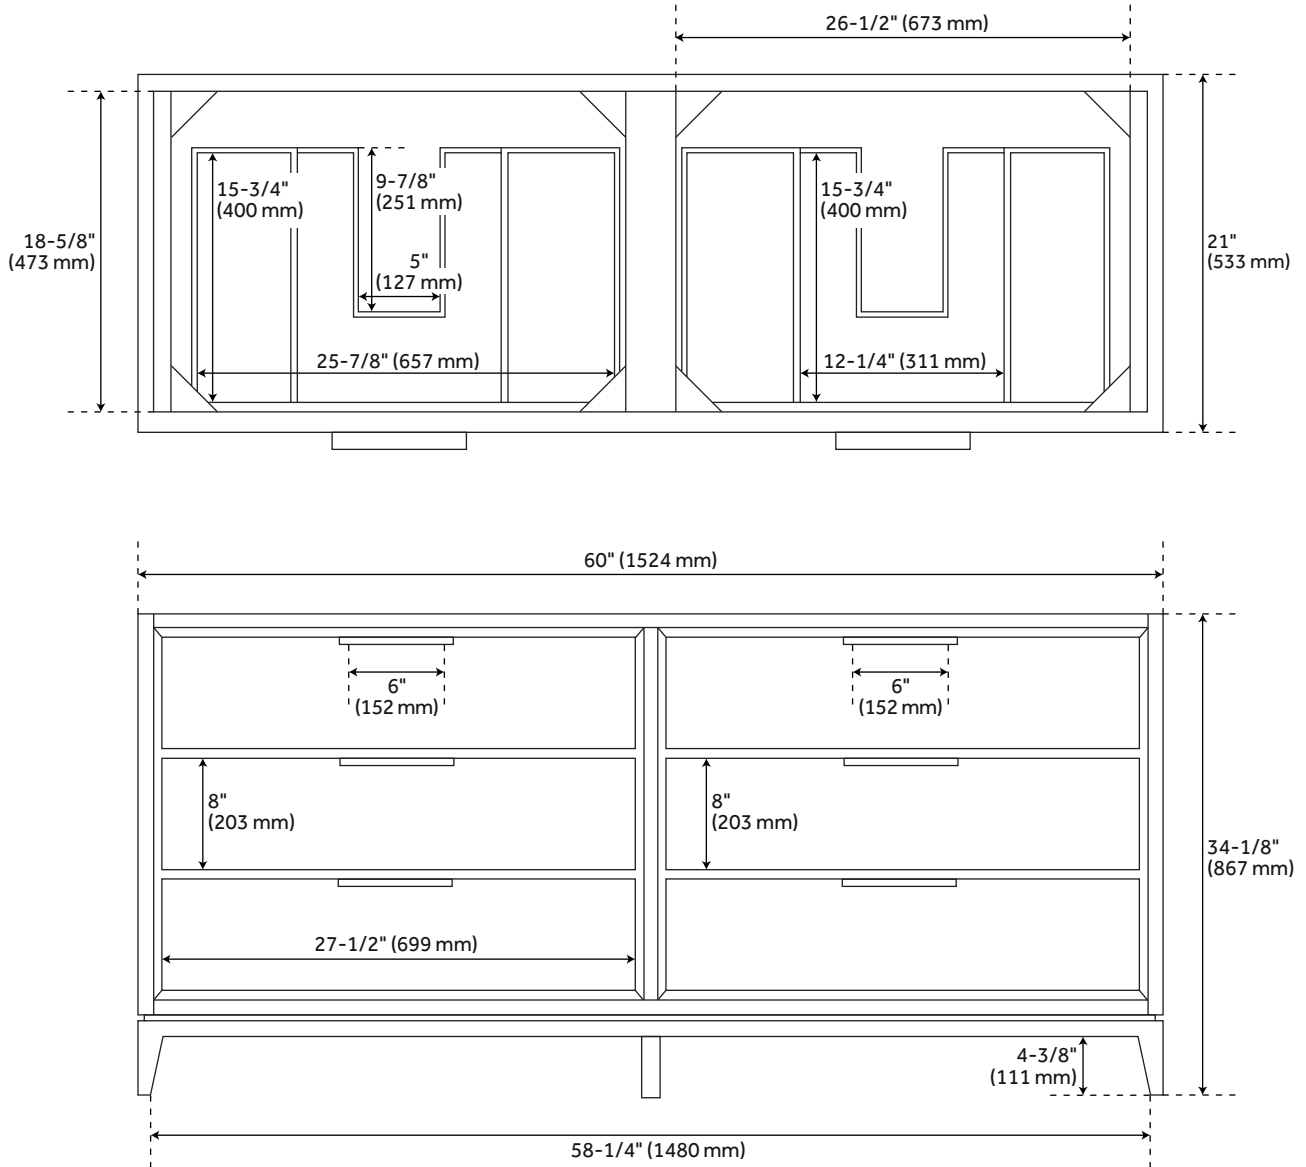

60" HYTES MAHOGANY DOUBLE VANITY WITH RECTANGULAR UNDERMOUNT SINKS - SKY GRAY

SKU: 953492-60-RUMB

CODES/STANDARDS

FEATURES

Installation Type: Freestanding
Features: Soft-Close Hinges
Product Finish: Sky Gray
Material: Mahogany
Number of Drawers: 6
Width: 60"
Height: 34-1/8"
Depth: 21"
Assembly Required: No
Dovetail Drawers: Yes
Number of Basins: 2
Sink Installation: Undermount - Rectangle
Fits Drain Hole Size: 1-1/2"
Faucet Included: No
Vanity Top Thickness: 3cm
Size: 60"
Hardware Finish: Black
Built-In Adjusters: Yes
Sink Included: Optional
Basin Overflow: Yes
Vanity Top Included: Optional
Vanity Top Depth: 22"
Vanity Top Width: 61"
Mirror Included: No

Code:
REVISED 11/29/2021

60" HYTES MAHOGANY VANITY - SKY GRAY

SKU: 480199

All dimensions and specifications are nominal and may vary. Use actual products for accuracy in critical situations.