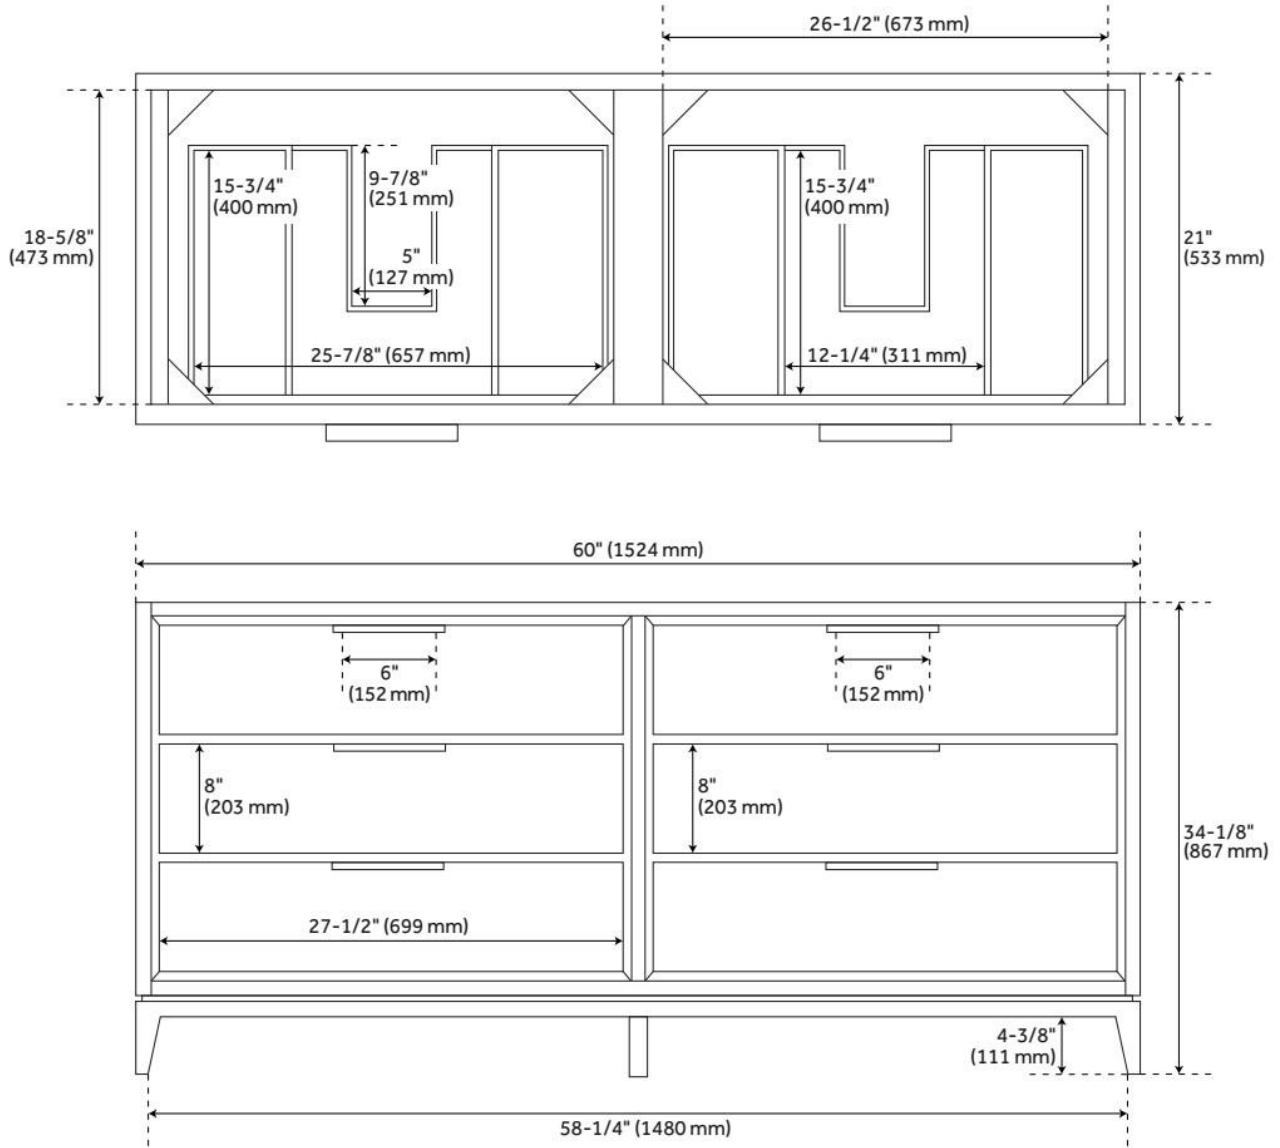

60" HYTES MAHOGANY DOUBLE VANITY WITH RECTANGULAR UNDERMOUNT SINKS - SKY GRAY

SKU: 953492-60-RUMB

Code: SH480417, SH480419, SH480414, SH480415, SH480423, SH480416, SH480420, SH480418, SH480413, SH480421, SH480422

FEATURES

Material: Mahogany
Product Finish: Sky Gray
Number of Drawers: 6
Dovetail Drawers: Yes
Hardware Finish: Black
Built-In Adjusters: Yes

LISTED ID: 506897

ADDITIONAL FEATURES

- [Wood finish samples available.](#)

REVISED 8/1/2024

60" HYTES MAHOGANY DOUBLE VANITY WITH RECTANGULAR UNDERMOUNT SINKS - SKY GRAY

SKU: 953492-60-RUMB

Code: SH480417, SH480419, SH480414, SH480415, SH480423, SH480416, SH480420, SH480418, SH480413, SH480421, SH480422