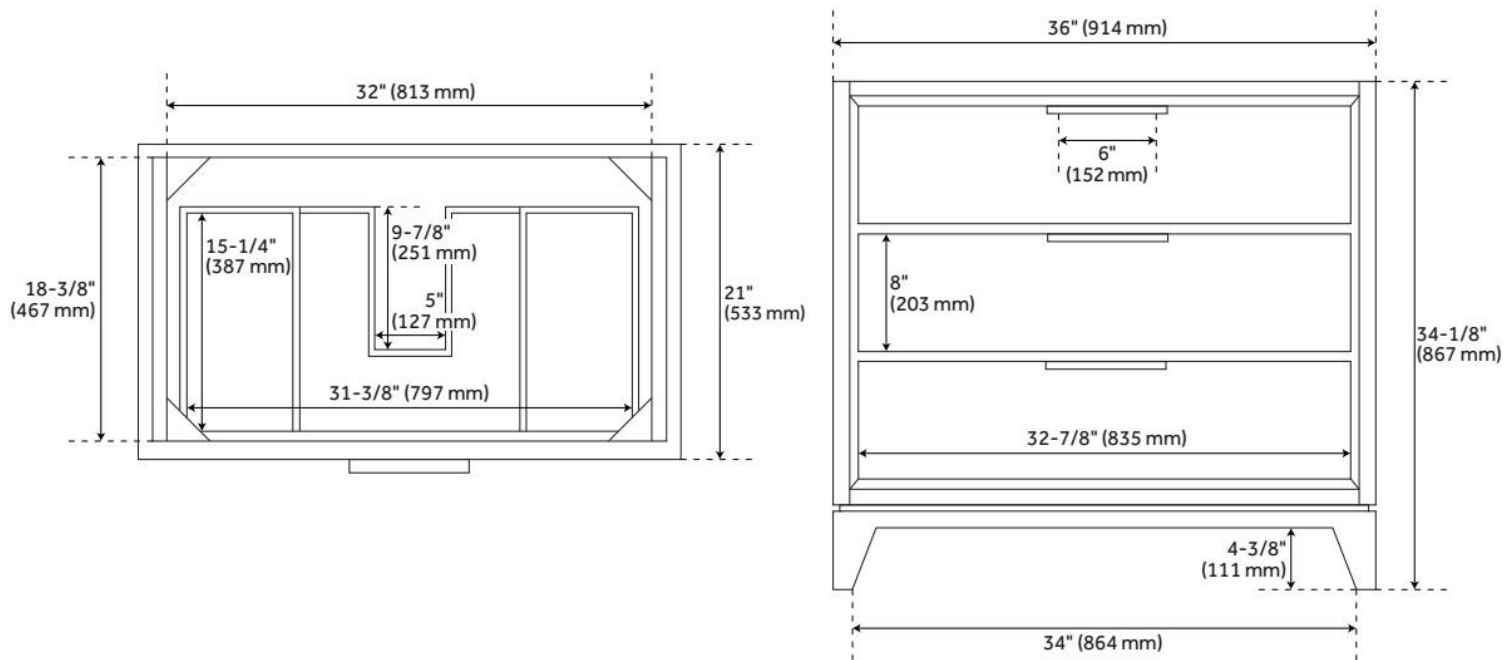

36" HYTES MAHOGANY VANITY WITH RECTANGULAR UNDERMOUNT SINK - SKY GRAY

SKU: 953492-36-RUMB

Code: SH480351, SH480353, SH480348, SH480349, SH480357, SH480350, SH480354, SH480352, SH480347, SH480356

REVISED 8/7/2024