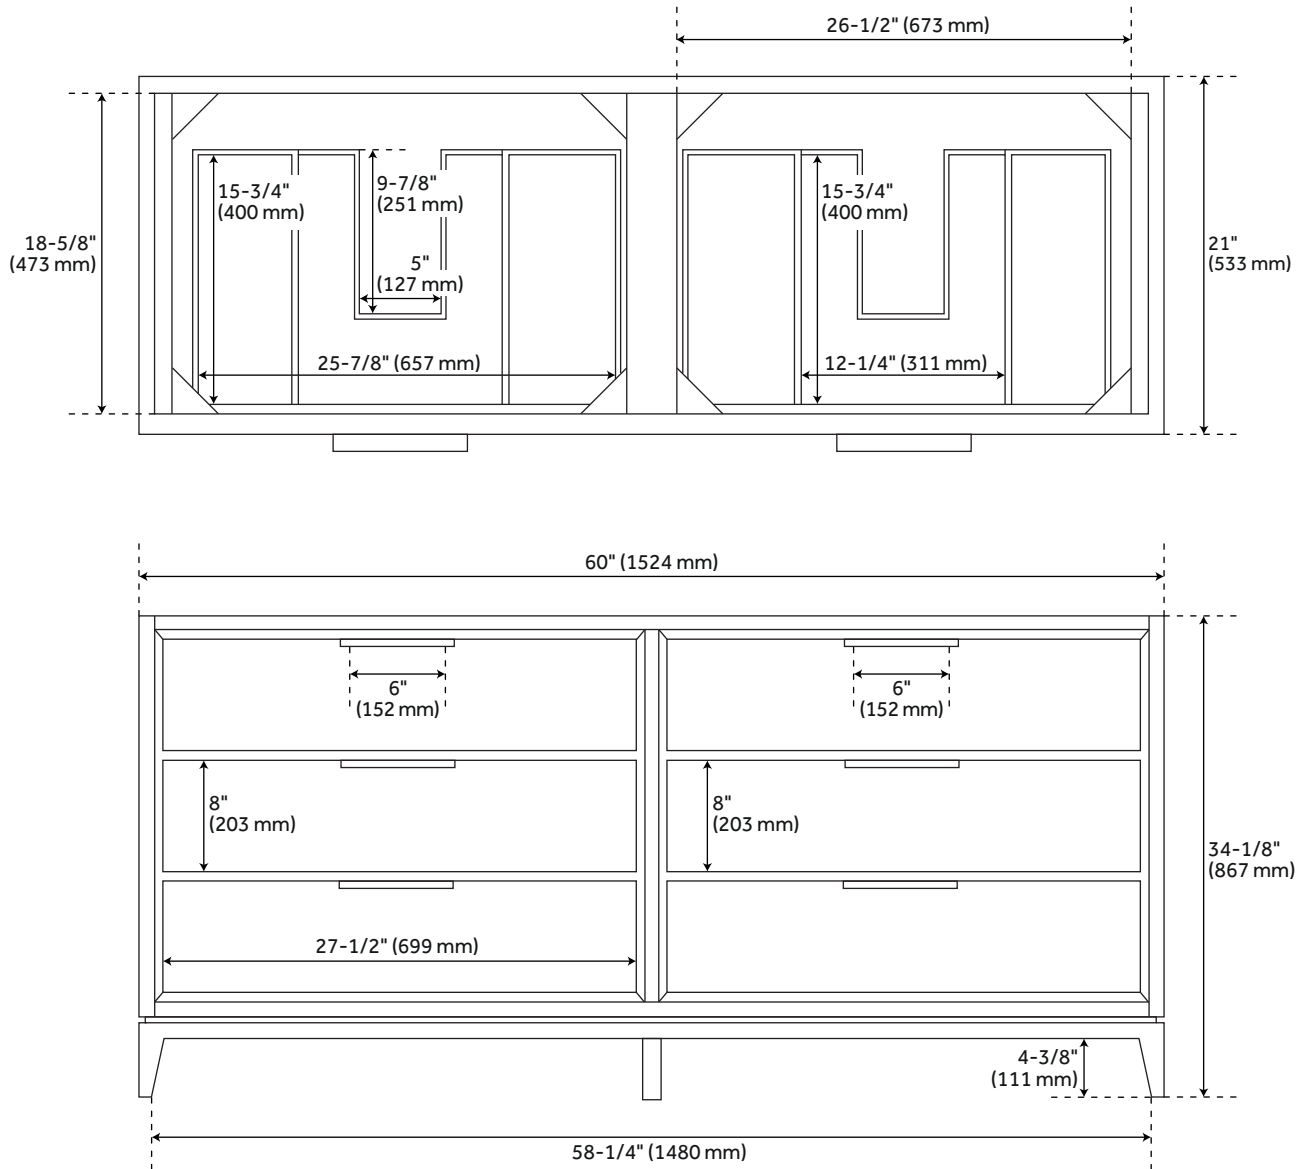

60" HYTES MAHOGANY DOUBLE VANITY WITH UNDERMOUNT SINKS - SKY GRAY

SKU: 953492-60-UM

CODES/STANDARDS

FEATURES

Installation Type: Freestanding
Features: Soft-Close Hinges
Product Finish: Sky Gray
Material: Mahogany
Number of Drawers: 6
Width: 60"
Height: 34-1/8"
Depth: 21"
Assembly Required: No
Dovetail Drawers: Yes
Number of Basins: 2
Sink Installation: Undermount - Oval
Faucet Included: No
Vanity Top Thickness: 3cm
Size: 60"
Hardware Finish: Black
Built-In Adjusters: Yes
Sink Included: Optional
Vanity Top Included: Optional
Vanity Top Depth: 22"
Vanity Top Width: 61"
Mirror Included: No

Code:
REVISED 11/29/2021

60" HYTES MAHOGANY VANITY - SKY GRAY

SKU: 480199

All dimensions and specifications are nominal and may vary. Use actual products for accuracy in critical situations.