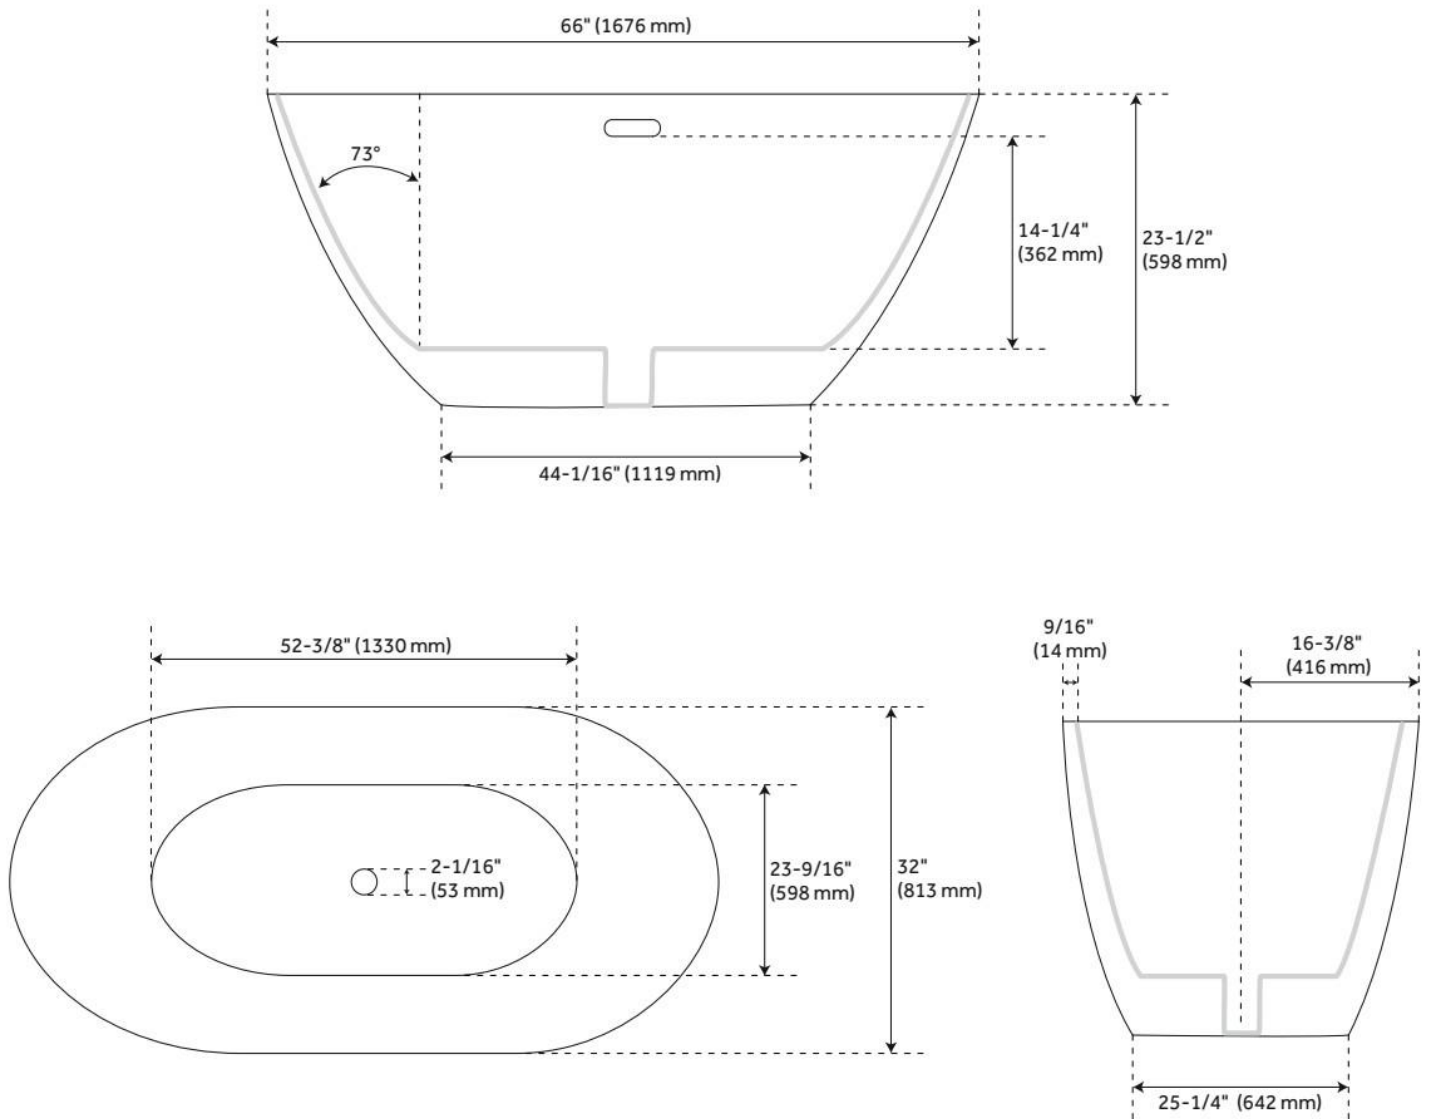

66" CATINO SOLID SURFACE FREESTANDING TUB - MATTE BLACK

SKU: 480480
Code: SH480480

FEATURES

Tub Material: Solid Surface
Product Finish: Matte Black
Shape: Oval
Tub Drain Placement: Center
Drain Included: Yes
Drain and Overflow Finish: Black
Water Depth to Overflow: 14-1/4"
Water Capacity (Gallons): 76
Built-In Adjusters: Yes
Tub Weight Uncrated (lbs): 250
Optional Accessory: 428473

CSA B45.5/IAPMO Z124, Massachusetts Accepted, LISTED ID: SHCTFSO6632MB

ADDITIONAL FEATURES

- Exterior of tub has a matte finish.
- Optional Quick Connect Drop-In Drain Kit Includes:
 - Floor Plate, 1-1/2" PVC Pipe, 2" x 1-1/2" Trap Adapters, 1 Brass Threaded, 1 Brass Unthreaded Tailpiece and Plug.
 - Installs above your subfloor, but underneath your cement floor or tile, so you do not need access below the fixture.

REVISED 6/27/2024

66" CATINO SOLID SURFACE FREESTANDING TUB - MATTE BLACK

SKU: 480480
Code: SH480480

REVISED 6/27/2024