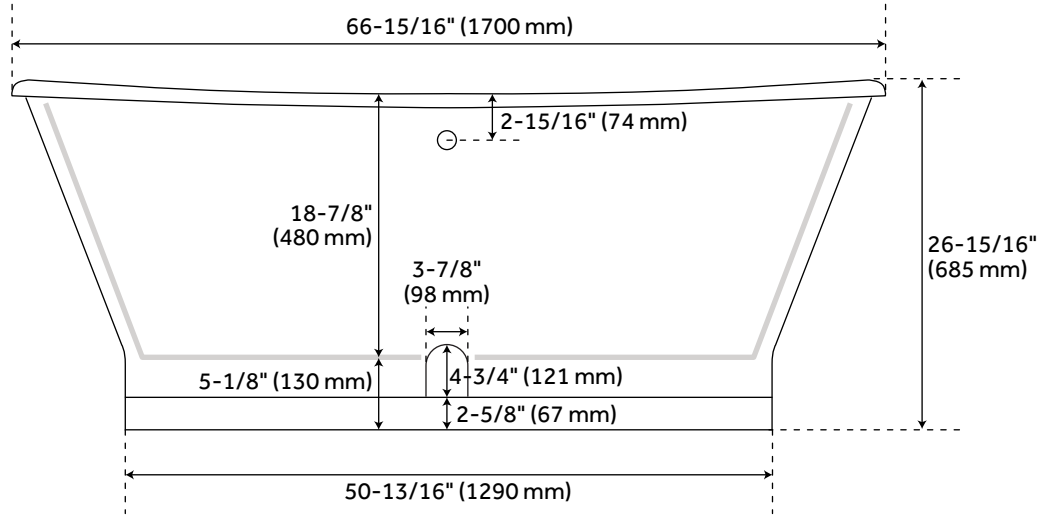

67" KATERYN BATEAU CAST IRON SKIRTED TUB - PACIFIC NIGHT

SKU: 953426-PN

CODES/STANDARDS

ICC-ES-PMG

ASME A112.19.1/CSA B45.2

FEATURES

Design: Traditional
Product Finish: Pacific Night
Length: 66-15/16"
Width: 26-3/4"
Height: 26-15/16"
Water Depth To Overflow: 13-1/4"
Exterior Treatment: Smooth
Interior Treatment: Smooth
Drain Included: optional
Faucet Included: No
Shape: Oval
Water Depth to Rim: 18-7/8"
Tub Overflow: Yes
Tub Material: Cast Iron
Tub Interior Length: 47-1/4"
Tub Interior Width: 17-11/16"
Tap Deck: No
Water Capacity (Gallons): 47
Tub Weight Uncrated (lbs): 488
Tub Weight Crated (lbs): 612

Code:
REVISED 1/5/2022

67" KATERYN BATEAU CAST IRON SKIRTED TUB - PACIFIC NIGHT

SKU: 953426-PN

All dimensions and specifications are nominal and may vary. Use actual products for accuracy in critical situations.