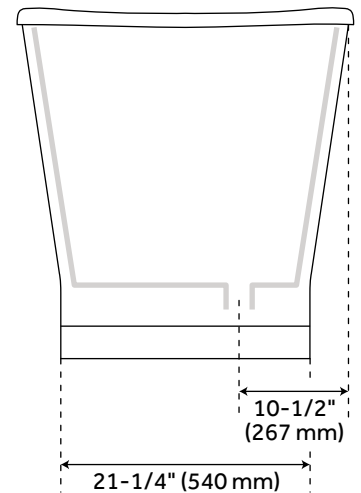

67" KATERYN BATEAU CAST IRON SKIRTED TUB - PACIFIC NIGHT

SKU: 953426-PN

CODES/STANDARDS

ICC-ES-PMG

ASME A112.19.1/CSA B45.2

FEATURES

Design: Traditional
Product Finish: Pacific Night
Length: 66-15/16"
Width: 26-3/4"
Height: 26-15/16"
Water Depth To Overflow: 13-1/4"
Exterior Treatment: Smooth
Interior Treatment: Smooth
Drain Included: optional
Faucet Included: No
Shape: Oval
Water Depth to Rim: 18-7/8"
Tub Overflow: Yes
Tub Material: Cast Iron
Tub Interior Length: 47-1/4"
Tub Interior Width: 17-11/16"
Tap Deck: No
Water Capacity (Gallons): 47
Tub Weight Uncrated (lbs): 488
Tub Weight Crated (lbs): 612

Code:
REVISED 1/5/2022

67" KATERYN BATEAU CAST IRON SKIRTED TUB - PACIFIC NIGHT

SKU: 953426-PN

All dimensions and specifications are nominal and may vary. Use actual products for accuracy in critical situations.