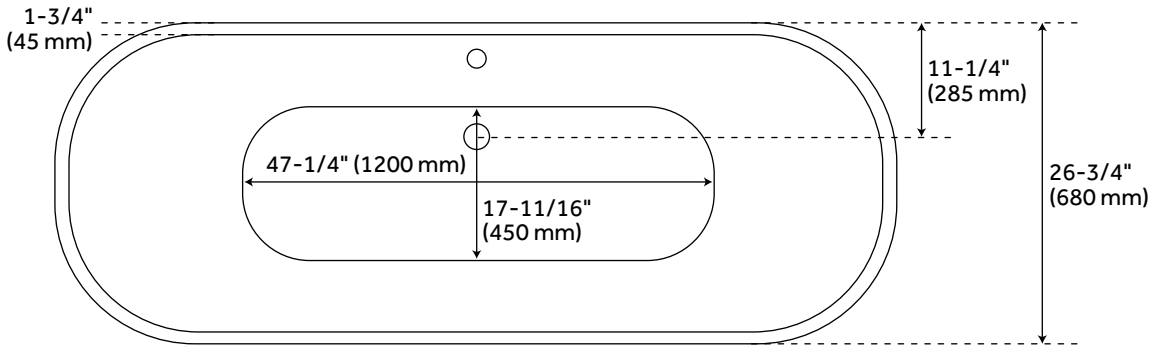

67" KATERYN BATEAU CAST IRON SKIRTED TUB - PACIFIC NIGHT

SKU: 953426-PN

CODES/STANDARDS

ICC-ES-PMG

ASME A112.19.1/CSA B45.2

FEATURES

Design: Traditional
Product Finish: Pacific Night
Length: 66-15/16"
Width: 26-3/4"
Height: 26-15/16"
Water Depth To Overflow: 13-1/4"
Exterior Treatment: Smooth
Interior Treatment: Smooth
Drain Included: optional
Faucet Included: No
Shape: Oval
Water Depth to Rim: 18-7/8"
Tub Overflow: Yes
Tub Material: Cast Iron
Tub Interior Length: 47-1/4"
Tub Interior Width: 17-11/16"
Tap Deck: No
Water Capacity (Gallons): 47
Tub Weight Uncrated (lbs): 488
Tub Weight Crated (lbs): 612

Code:
REVISED 1/5/2022

67" KATERYN BATEAU CAST IRON SKIRTED TUB - PACIFIC NIGHT

SKU: 953426-PN

All dimensions and specifications are nominal and may vary. Use actual products for accuracy in critical situations.