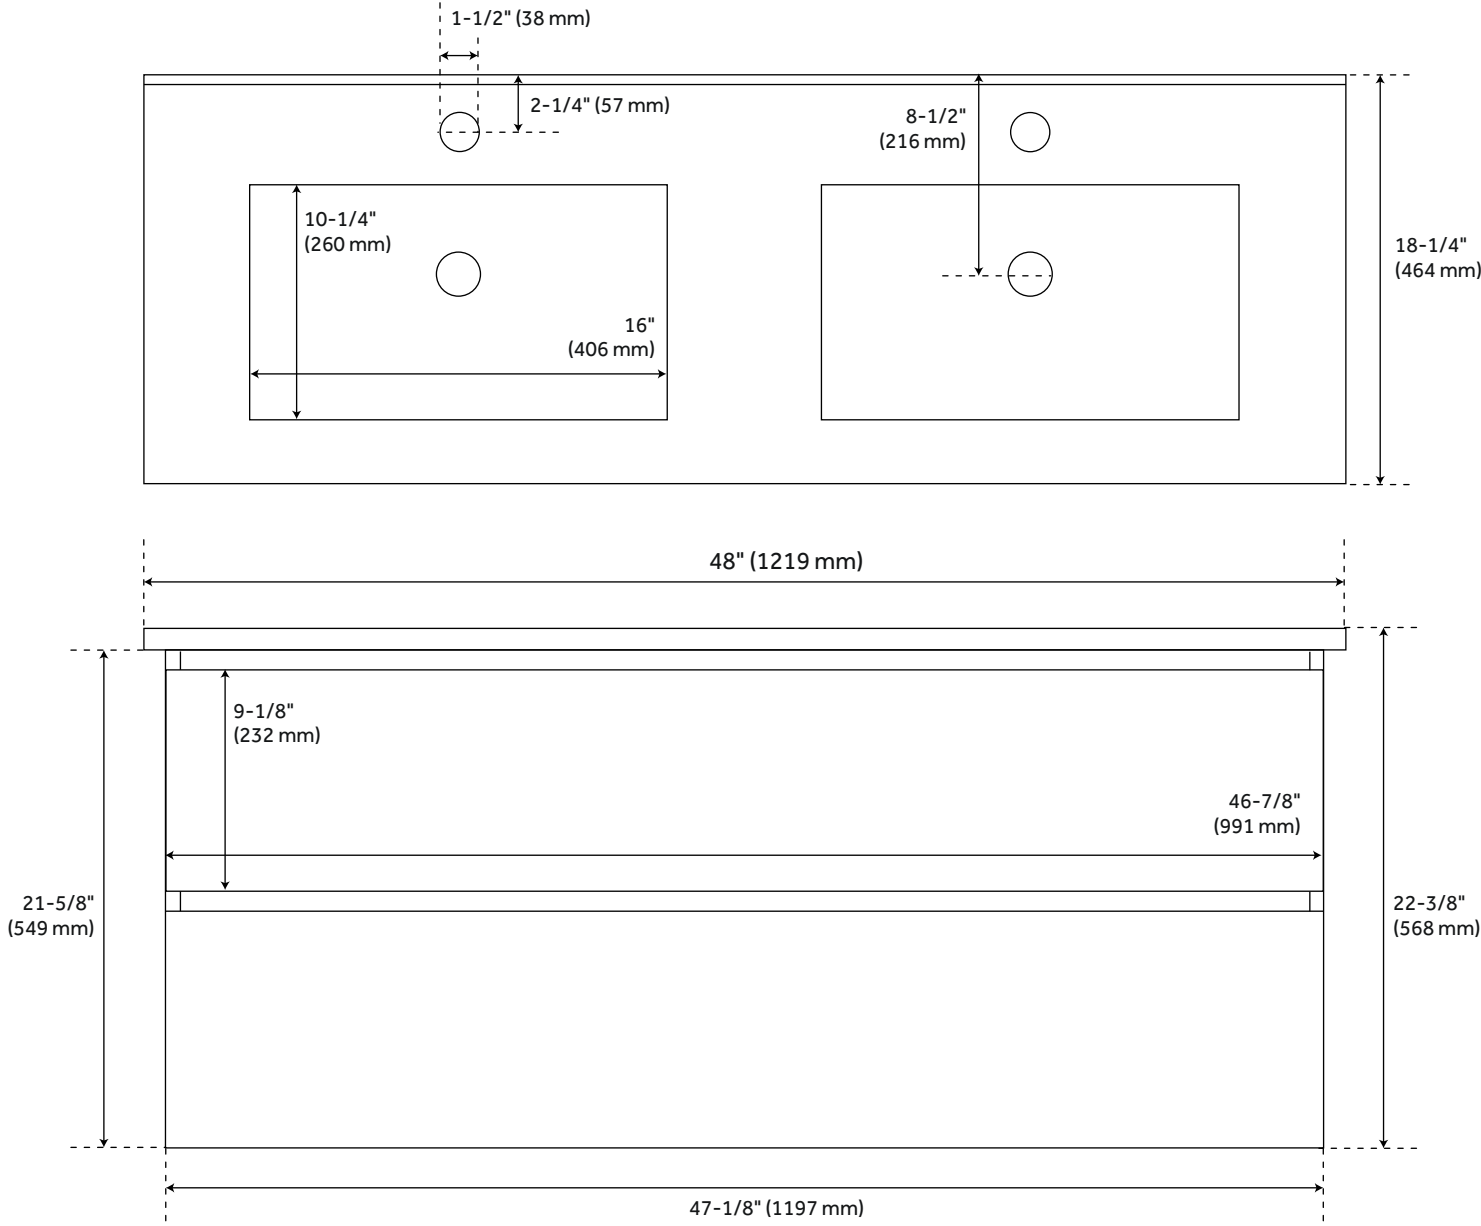

48" KIAH WALL-MOUNT DOUBLE VANITY AND SINKS - LIGHT OAK

SKU: 953540-48

CODES/STANDARDS

ASME A112.19.2/CSA B45.1

FEATURES

Installation Type: Wall Mount
Features: Sink Included;Soft-Close Hinges
Product Finish: Light Oak
Material: Wood
Number of Drawers: 2
Assembly Required: Yes
Number of Basins: 2
Sink Installation: Integral
Vanity Top Options: White
Faucet Centers: Single-Hole
Faucet Included: No
Vanity Top Material: Ceramic
Sink Material: Ceramic
Size: 48"
Sink Included: Yes
Sink Color: White
Vanity Top Included: Yes
Backsplash: No
Mirror Included: No

Code:
REVISED 12/14/2021

48" KIAH WALL-MOUNT DOUBLE VANITY AND SINKS - LIGHT OAK

SKU: 953540-48

All dimensions and specifications are nominal and may vary. Use actual products for accuracy in critical situations.