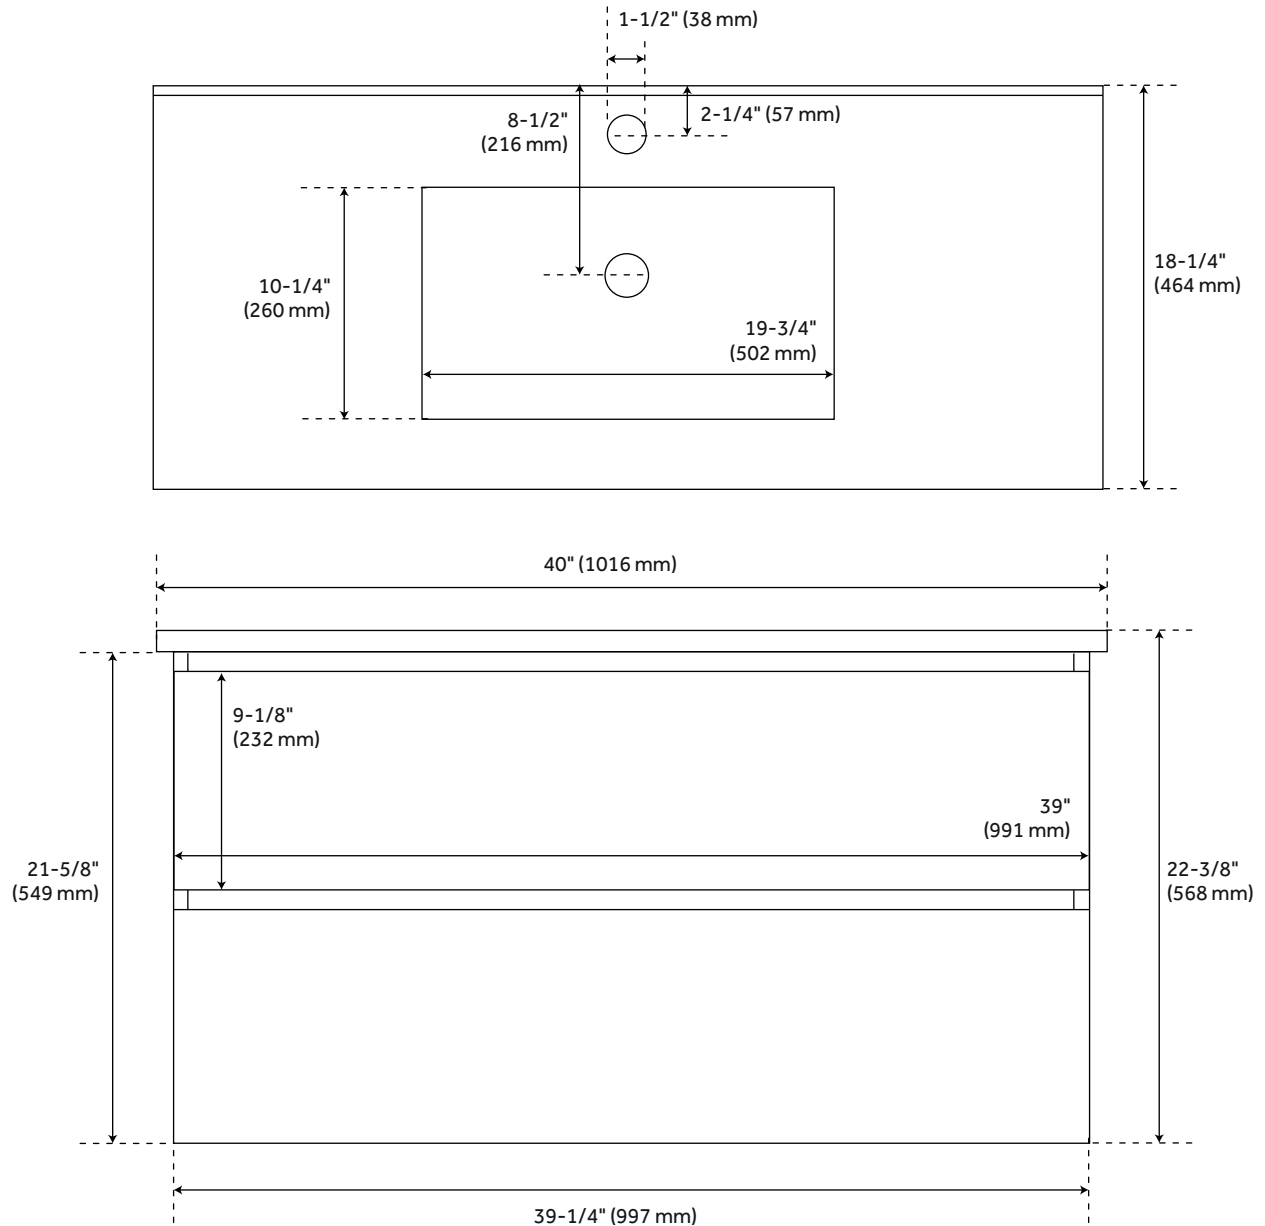

40" KIAH WALL-MOUNT VANITY AND SINK - LIGHT OAK

SKU: 953540-40

CODES/STANDARDS

ASME A112.19.2/CSA B45.1

FEATURES

Installation Type: Wall Mount
Features: Sink Included;Soft-Close Hinges
Product Finish: Light Oak
Material: Wood
Number of Drawers: 2
Assembly Required: Yes
Number of Basins: 1
Sink Installation: Integral
Vanity Top Options: White
Faucet Centers: Single-Hole
Faucet Included: No
Vanity Top Material: Ceramic
Sink Material: Ceramic
Size: 40"
Sink Included: Yes
Sink Color: White
Vanity Top Included: Yes
Backsplash: No
Mirror Included: No

Code:

REVISED 12/14/2021

40" KIAH WALL-MOUNT VANITY AND SINK - LIGHT OAK

SKU: 953540-40

All dimensions and specifications are nominal and may vary. Use actual products for accuracy in critical situations.