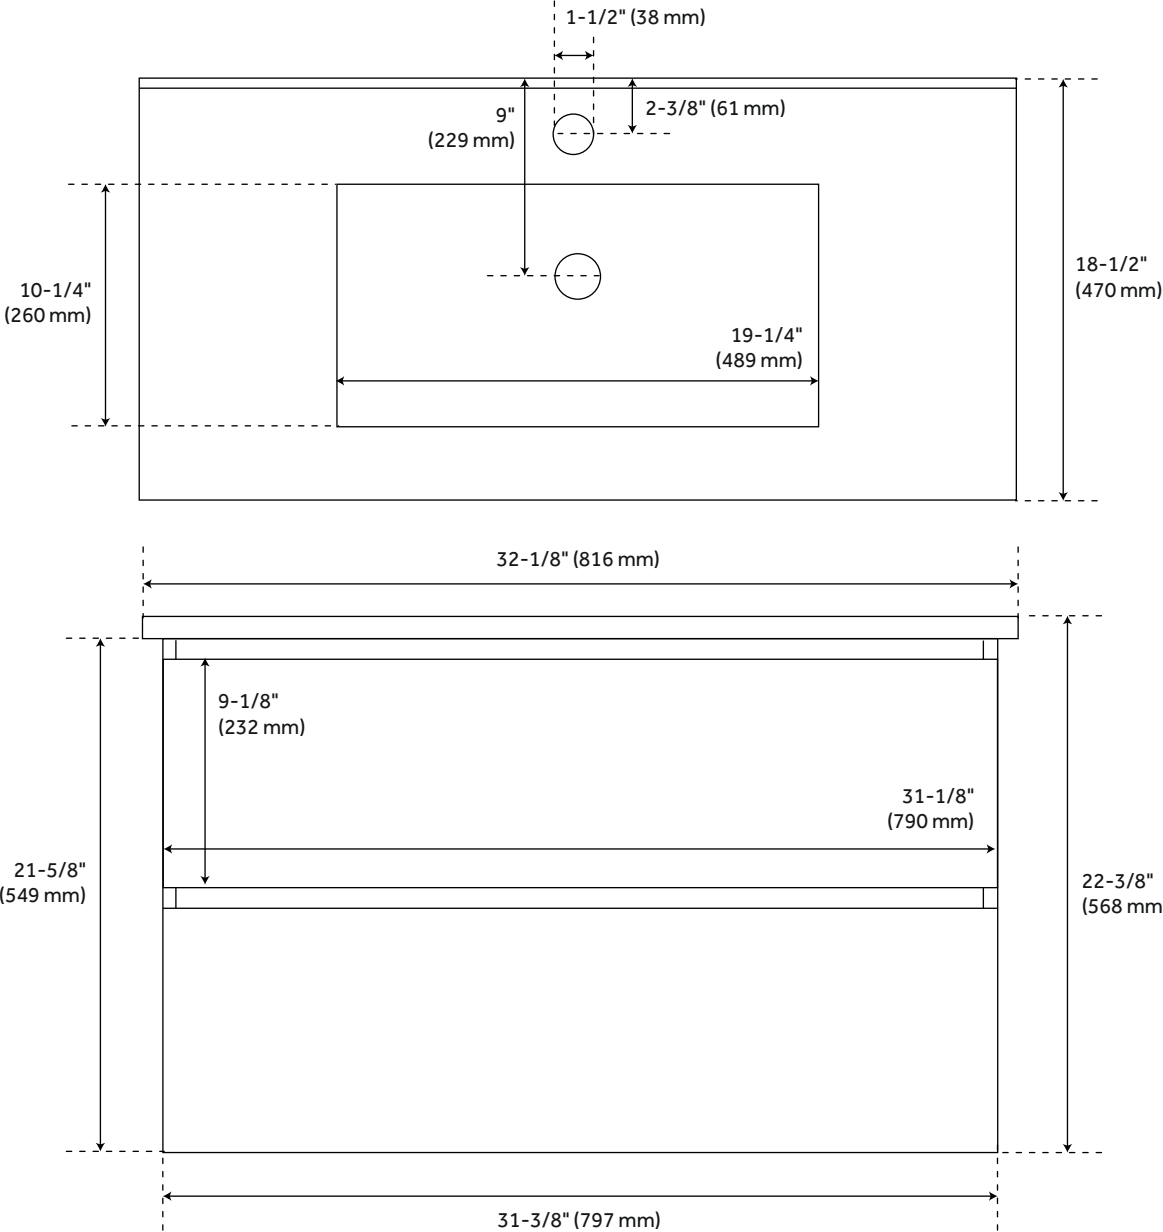

32" KIAH WALL-MOUNT VANITY AND SINK - LIGHT OAK

SKU: 953540-32

CODES/STANDARDS

ASME A112.19.2/CSA B45.1

FEATURES

Installation Type: Wall Mount
Features: Sink Included;Soft-Close Hinges
Product Finish: Light Oak
Material: Wood
Number of Drawers: 2
Assembly Required: Yes
Number of Basins: 1
Sink Installation: Integral
Vanity Top Options: White
Faucet Centers: Single-Hole
Faucet Included: No
Vanity Top Material: Ceramic
Sink Material: Ceramic
Size: 32"
Sink Included: Yes
Sink Color: White
Vanity Top Included: Yes
Backsplash: No
Mirror Included: No

Code:
REVISED 12/14/2021

32" KIAH WALL-MOUNT VANITY AND SINK - LIGHT OAK

SKU: 953540-32

All dimensions and specifications are nominal and may vary. Use actual products for accuracy in critical situations.