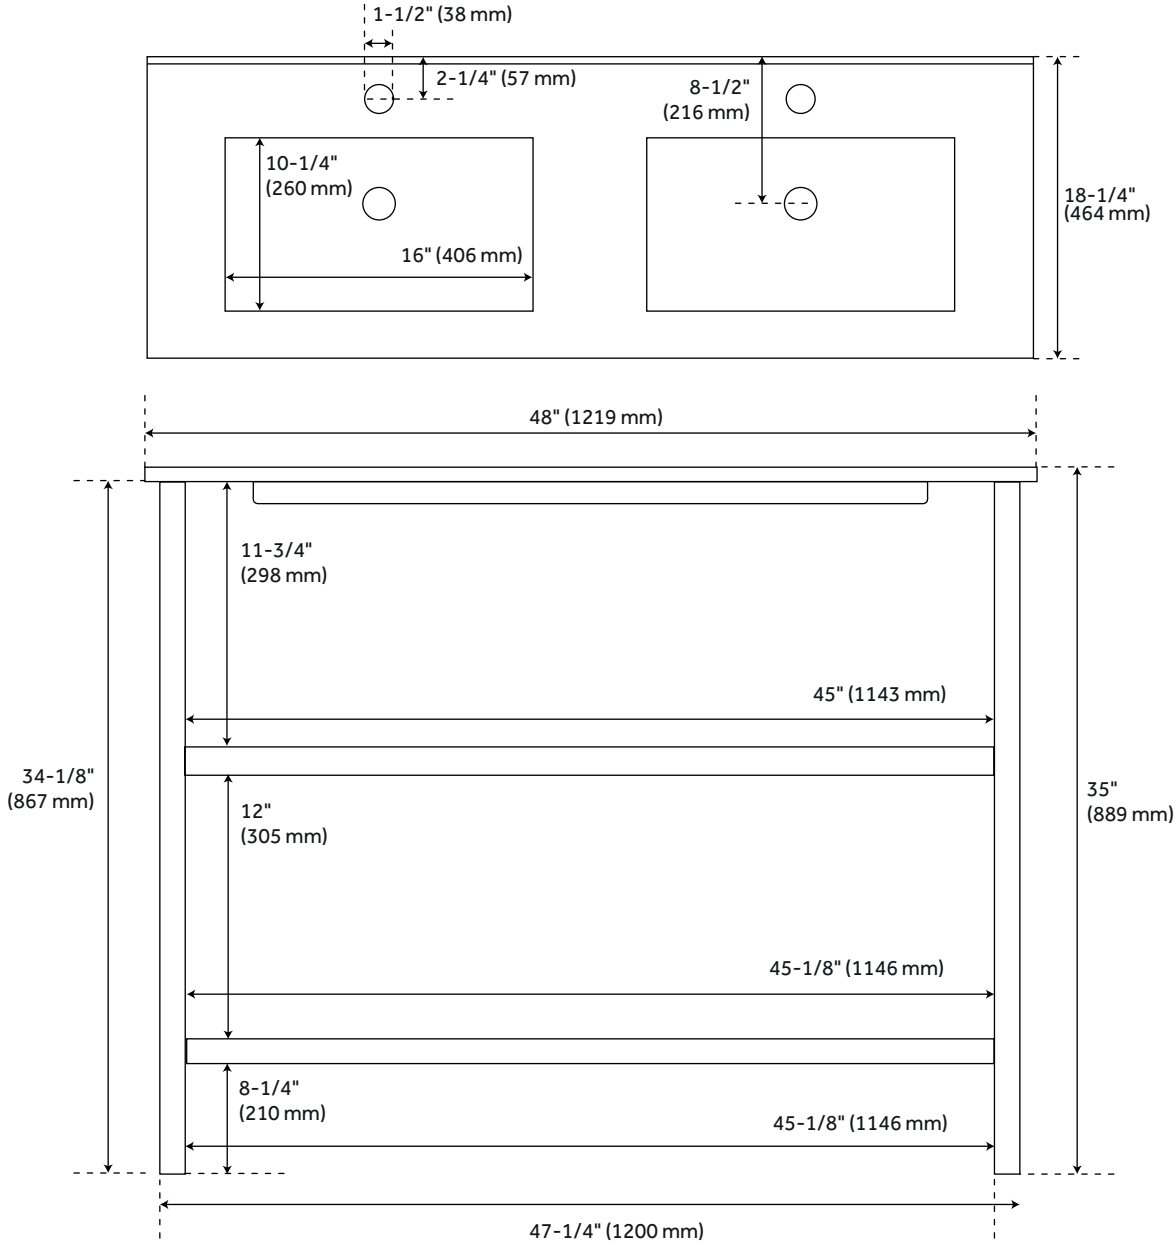

# 48" BISBEE CONSOLE DOUBLE VANITY AND SINKS - MATTE WHITE WITH WARM OAK FRAME

SKU: 953535-48

## FEATURES

Installation Type: Freestanding  
Features: Sink Included;Soft-Close Hinges  
Product Finish: Matte White/Warm Oak  
Material: Wood  
Number of Drawers: 1  
Assembly Required: Yes  
Number of Shelves: 1  
Number of Basins: 2  
Sink Installation: Integral  
Vanity Top Options: White  
Faucet Centers: Single-Hole  
Faucet Included: No  
Vanity Top Material: Ceramic  
Sink Material: Ceramic  
Size: 48"  
Sink Included: Yes  
Sink Color: White  
Vanity Top Included: Yes  
Backsplash: No  
Mirror Included: No

# 48" BISBEE CONSOLE DOUBLE VANITY AND SINKS - MATTE WHITE / WARM OAK FRAME

SKU: 953535-48

All dimensions and specifications are nominal and may vary. Use actual products for accuracy in critical situations.