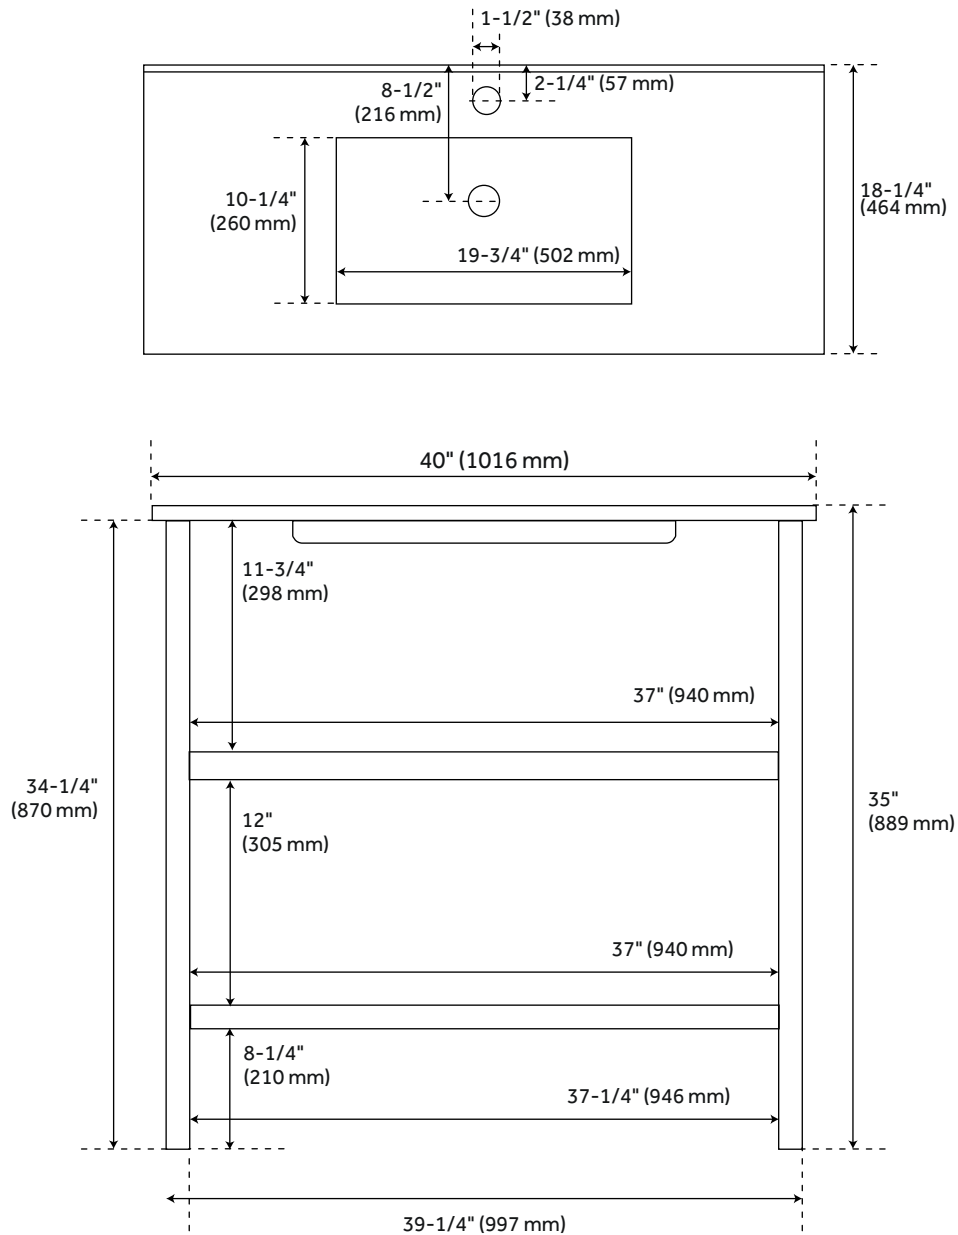

# 40" BISBEE CONSOLE VANITY AND SINK - MATTE WHITE WITH WARM OAK FRAME

SKU: 953535-40

## FEATURES

Installation Type: Freestanding  
Features: Sink Included;Soft-Close Hinges  
Product Finish: Matte White/Warm Oak  
Material: Wood  
Number of Drawers: 1  
Assembly Required: Yes  
Number of Shelves: 1  
Number of Basins: 1  
Sink Installation: Integral  
Vanity Top Options: White  
Faucet Centers: Single-Hole  
Faucet Included: No  
Vanity Top Material: Ceramic  
Sink Material: Ceramic  
Size: 40"  
Sink Included: Yes  
Sink Color: White  
Vanity Top Included: Yes  
Backsplash: No  
Mirror Included: No

# 40" BISBEE CONSOLE VANITY AND SINK - MATTE WHITE / WARM OAK FRAME

SKU: 953535-40

All dimensions and specifications are nominal and may vary. Use actual products for accuracy in critical situations.