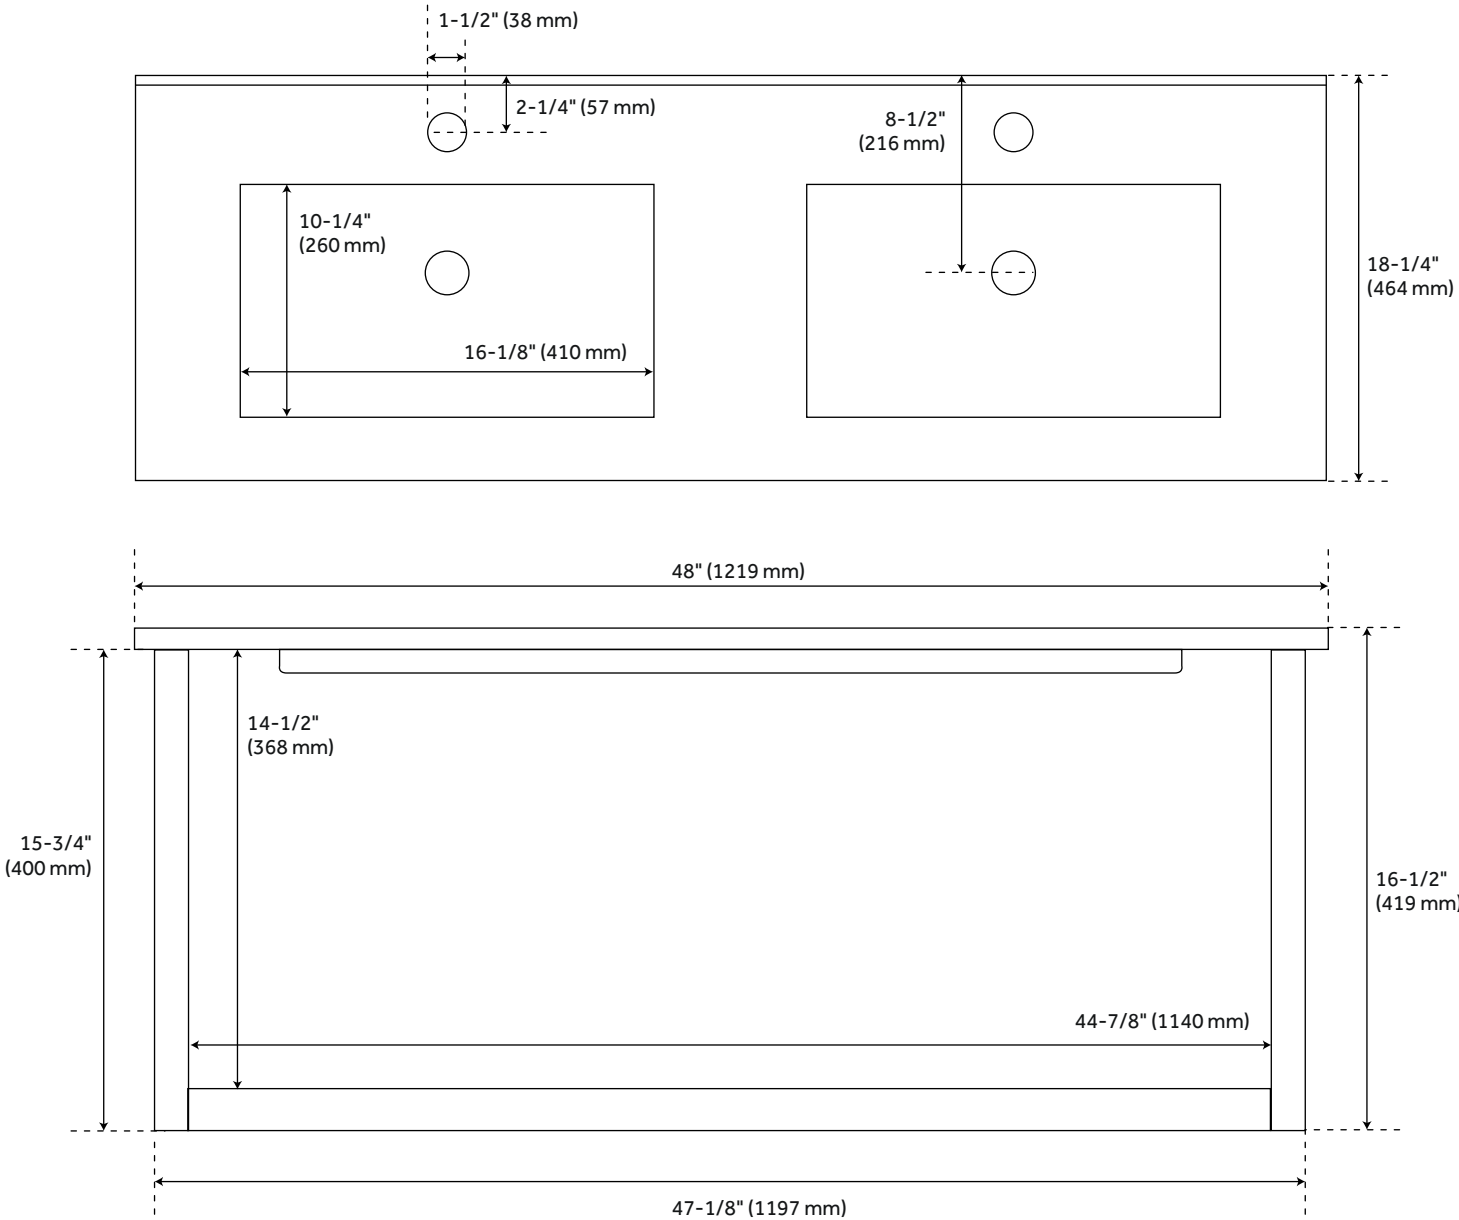

48" BISBEE WALL-MOUNT DOUBLE VANITY AND SINKS - MATTE WHITE WITH WARM OAK FRAME

SKU: 953534-48

CODES/STANDARDS

ASME A112.19.2/CSA B45.1

FEATURES

Installation Type: Wall Mount
Features: Sink Included;Soft-Close Hinges
Product Finish: Matte White/Warm Oak
Material: Wood
Number of Drawers: 1
Assembly Required: Yes
Number of Basins: 2
Sink Installation: Integral
Vanity Top Options: White
Faucet Centers: Single-Hole
Faucet Included: No
Vanity Top Material: Ceramic
Sink Material: Ceramic
Size: 48"
Sink Included: Yes
Sink Color: White
Vanity Top Included: Yes
Backsplash: No
Mirror Included: No

Code:
REVISED 12/14/2021

48" BISBEE WALL-MOUNT DOUBLE VANITY WITH SINKS - MATTE WHITE / WARM OAK FRAME

SKU: 953534-48

All dimensions and specifications are nominal and may vary. Use actual products for accuracy in critical situations.