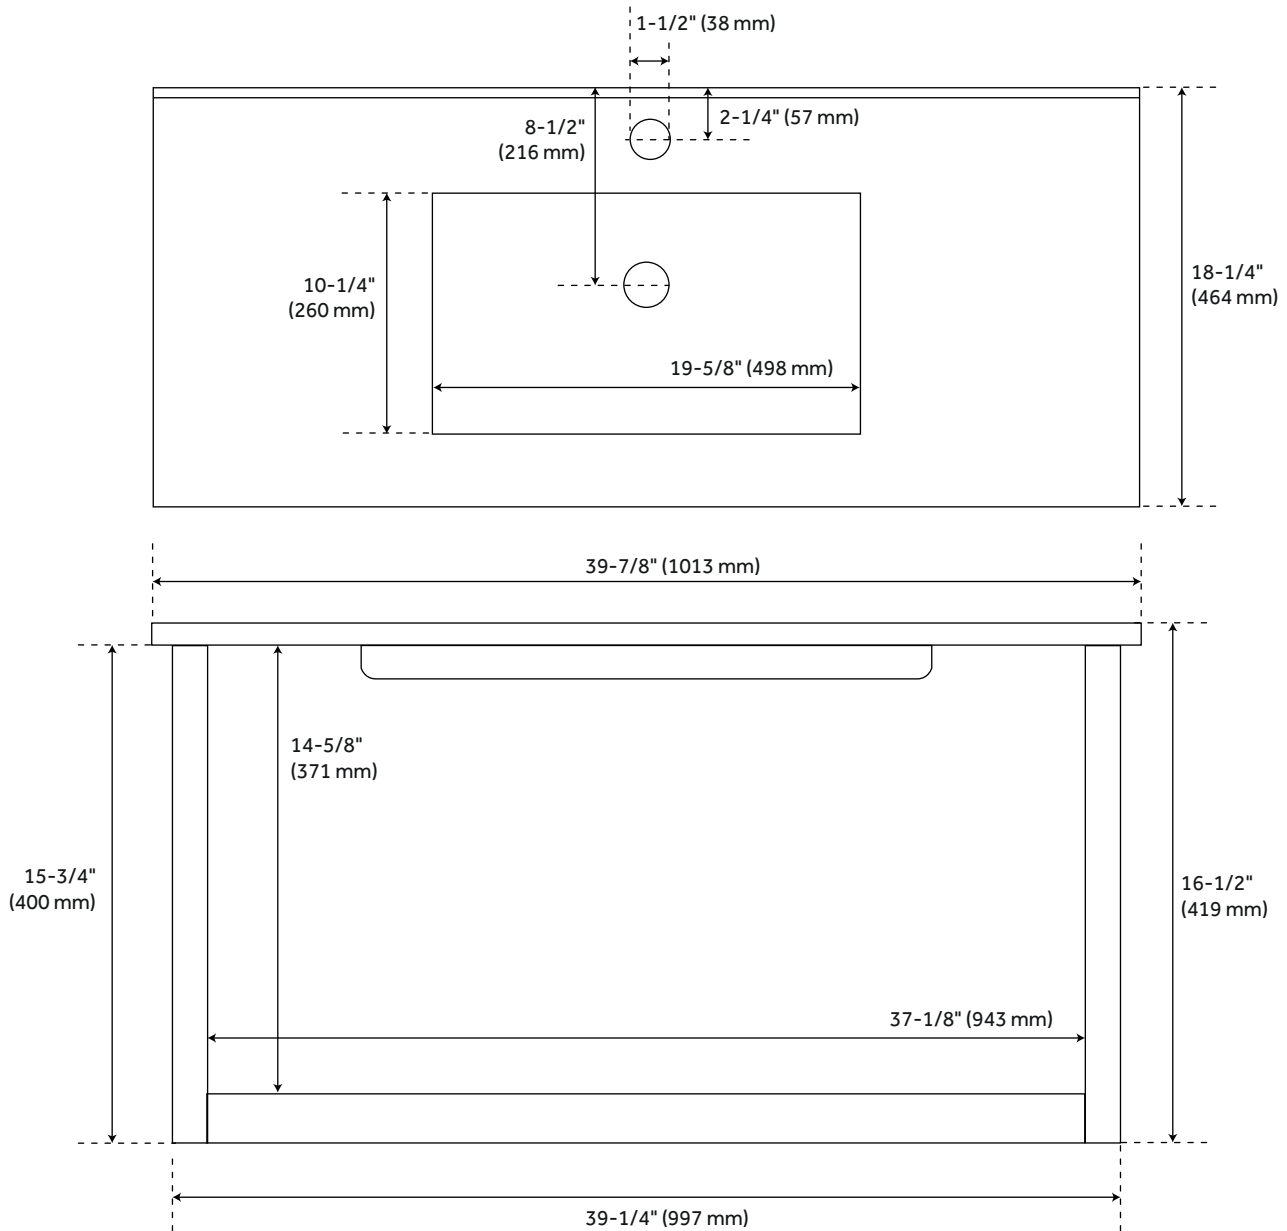

# 40" BISBEE WALL-MOUNT VANITY AND SINK - MATTE WHITE WITH WARM OAK FRAME

SKU: 953534-40

## FEATURES

Installation Type: Wall Mount  
Features: Sink Included;Soft-Close Hinges  
Product Finish: Matte White/Warm Oak  
Material: Wood  
Number of Drawers: 1  
Assembly Required: Yes  
Number of Basins: 1  
Sink Installation: Integral  
Vanity Top Options: White  
Faucet Centers: Single-Hole  
Faucet Included: No  
Vanity Top Material: Ceramic  
Sink Material: Ceramic  
Size: 40"  
Sink Included: Yes  
Sink Color: White  
Vanity Top Included: Yes  
Backsplash: No  
Mirror Included: No

# 40" BISBEE WALL-MOUNT VANITY AND SINK - MATTE WHITE / WARM OAK FRAME

SKU: 953534-40

All dimensions and specifications are nominal and may vary. Use actual products for accuracy in critical situations.