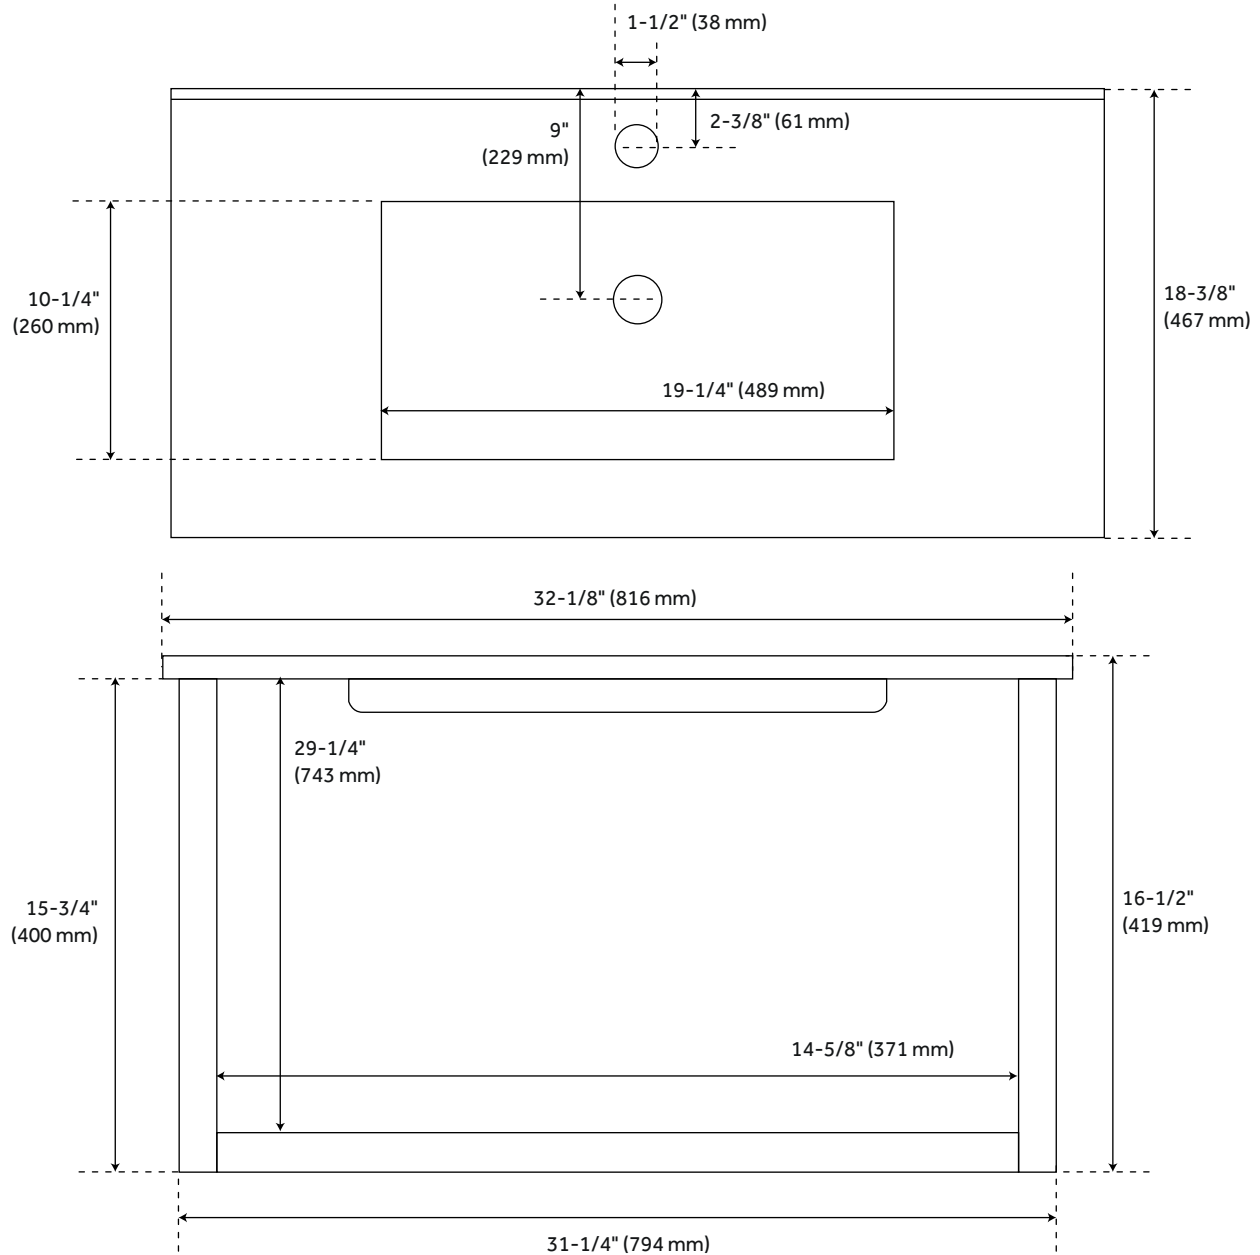

32" BISBEE WALL-MOUNT VANITY AND SINK - MATTE WHITE WITH WARM OAK FRAME

SKU: 953534-32

FEATURES

Installation Type: Wall Mount
Features: Sink Included;Soft-Close Hinges
Product Finish: Matte White/Warm Oak
Material: Wood
Number of Drawers: 1
Assembly Required: Yes
Number of Basins: 1
Sink Installation: Integral
Vanity Top Options: White
Faucet Centers: Single-Hole
Faucet Included: No
Vanity Top Material: Ceramic
Sink Material: Ceramic
Size: 32"
Sink Included: Yes
Sink Color: White
Vanity Top Included: Yes
Backsplash: No
Mirror Included: No

CODES/STANDARDS

ASME A112.19.2/CSA B45.1

Code:

REVISED 12/14/2021

32" BISBEE WALL-MOUNT VANITY AND SINK - MATTE WHITE / WARM OAK FRAME

SKU: 953534-32

All dimensions and specifications are nominal and may vary. Use actual products for accuracy in critical situations.