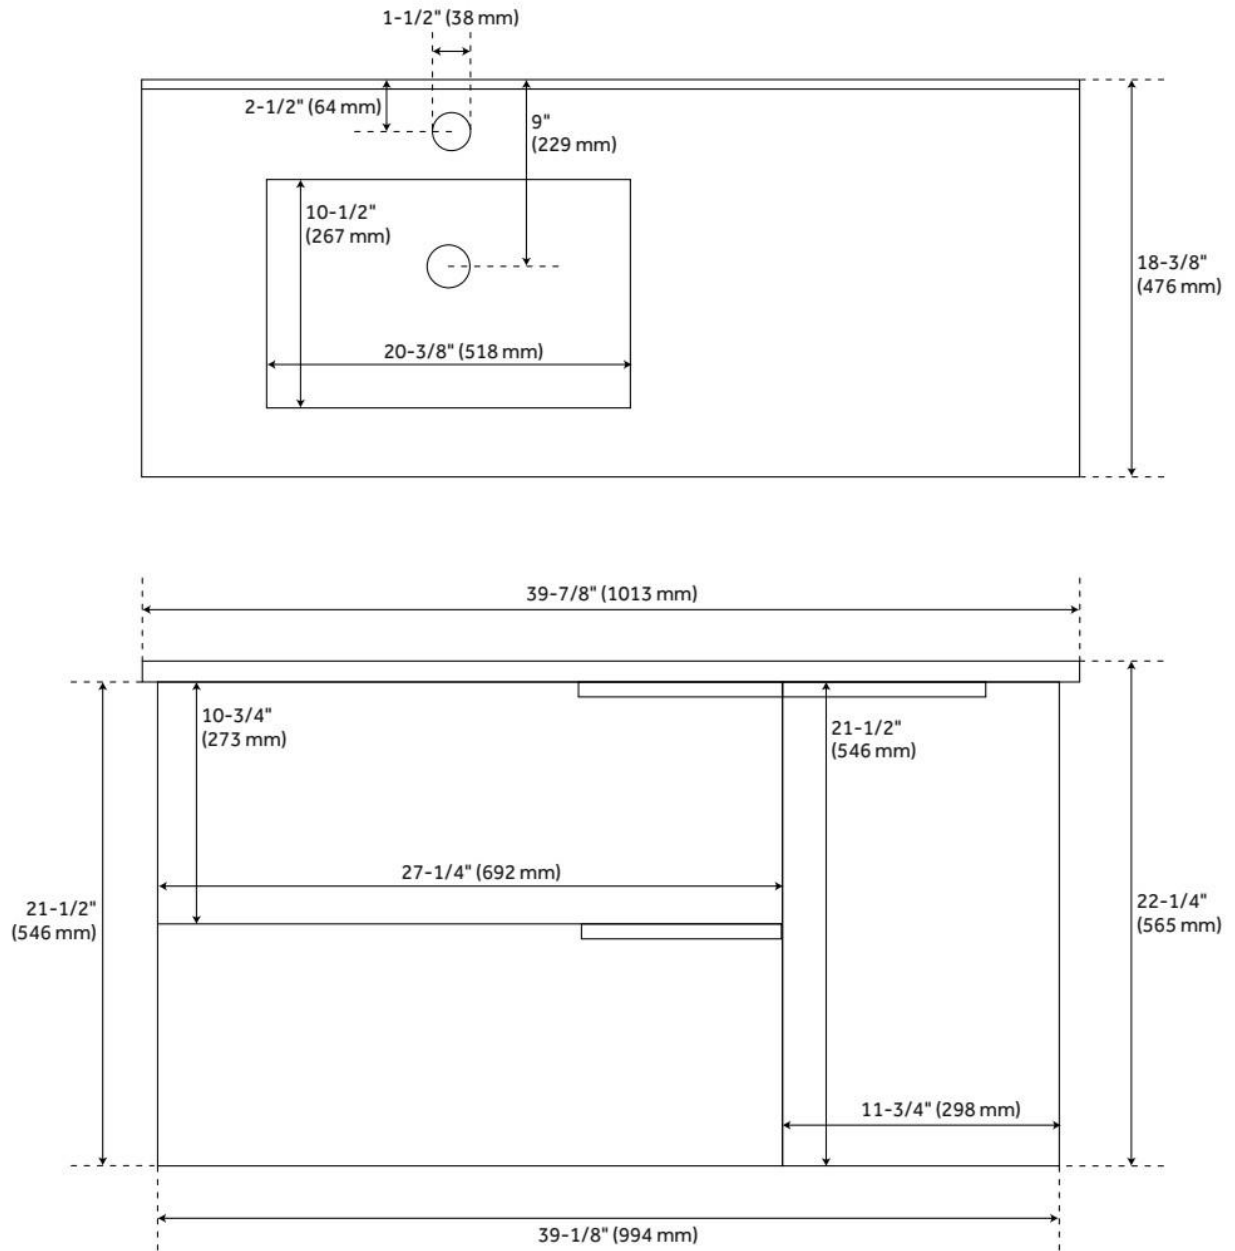

40" VARINA WALL-MOUNT VANITY AND LEFT OFFSET SINK - DESERT OAK

SKU: 480818
Code: SH480818

FEATURES

Material: Engineered Wood
Product Finish: Desert Oak
Number of Doors: 1
Number of Drawers: 2
Soft-Close Hinges: Yes
Soft-Close Slides: Yes
Hardware Finish: Polished Chrome
Built-In Adjusters: No

ADDITIONAL FEATURES

- All dimensions are ($\pm 1/2''$).
- Engineered wood cabinet with melamine overlay.
- [Wood finish samples available.](#)

REVISED 8/6/2024

40" VARINA WALL-MOUNT VANITY AND LEFT OFFSET SINK - DESERT OAK

SKU: 480818
Code: SH480818

REVISED 8/6/2024