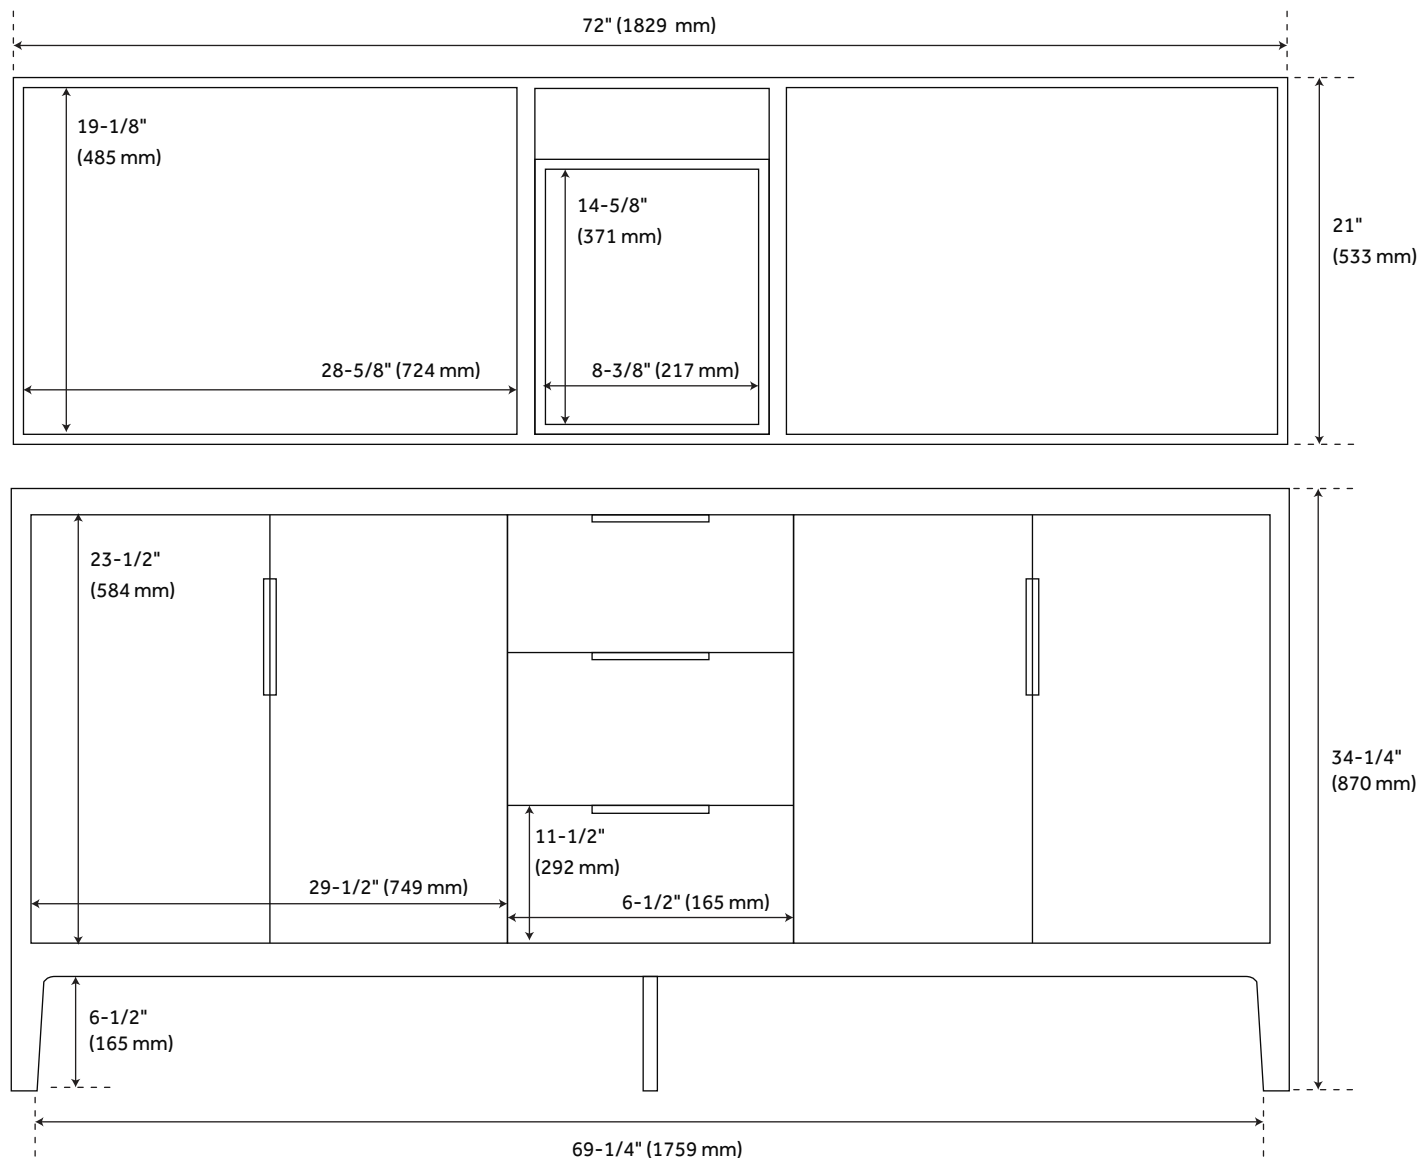

72" MANOLIN VESSEL SINK VANITY - ARCADIAN BLACK

SKU: 953149-72-VES

CODES/STANDARDS

FEATURES

Installation Type: Freestanding
Features: Matching Mirror;Soft-Close Hinges
Product Finish: Arcadian Black
Material: Wood
Number of Doors: 4
Number of Drawers: 3
Width: 72"
Height: 34-1/4"
Depth: 21"
Assembly Required: No
Number of Shelves: 2
Dovetail Drawers: Yes
Number of Basins: 2
Sink Installation: Vessel
Fits Drain Hole Size: 1-1/2"
Faucet Included: No
Vanity Top Thickness: 3cm
Adjustable Shelves: Yes
Built-In Adjusters: Yes
Sink Included: No
Vanity Top Included: Optional
Vanity Top Depth: 22"
Vanity Top Width: 73"
Mirror Included: No

Code:
REVISED 2/1/2022

72" MANOLIN VANITY CABINET - ARCADIAN BLACK

SKU: 478446

All dimensions and specifications are nominal and may vary. Use actual products for accuracy in critical situations.