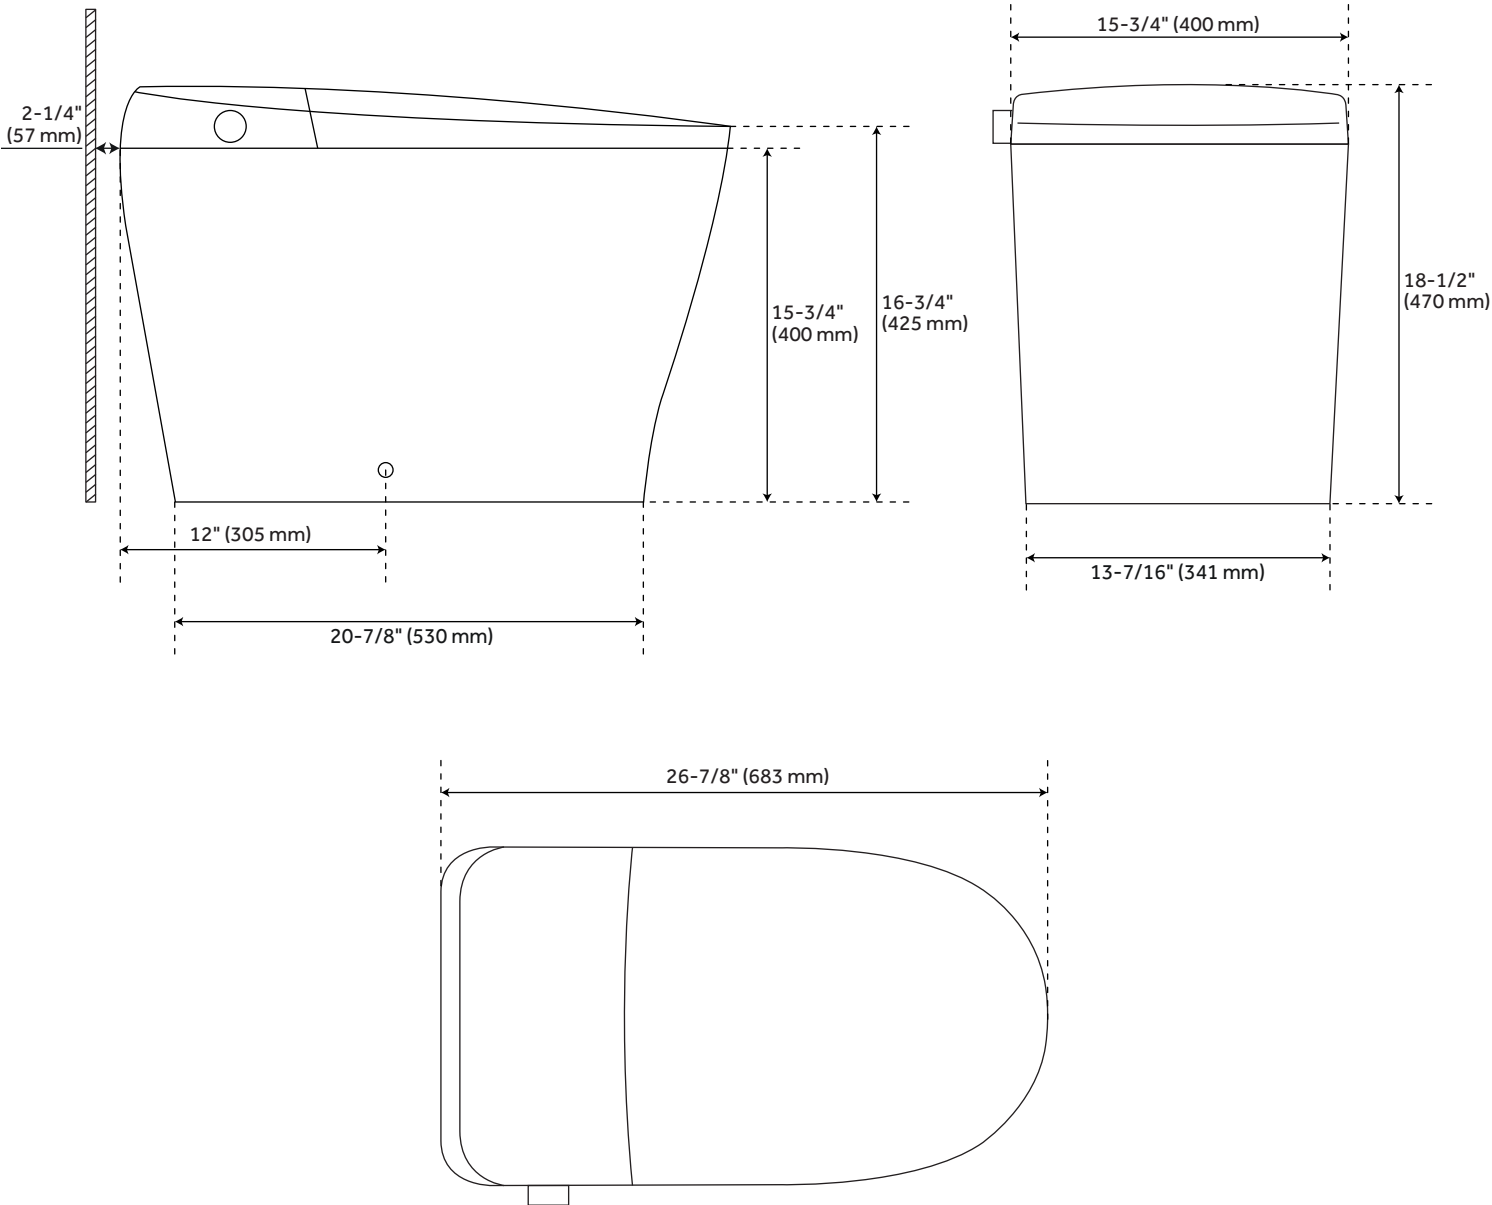

VELA PLUS SMART TOILET

SKU: 473603
Code: SH473603

FEATURES

Features: Soft-Close Hinges
Product Finish: White
Material: Vitreous China
Length: 26-7/8"
Width: 15-3/4"
Height: 18-1/2"
Rough In: 12"
Bowl Shape: Elongated
Bowl Height: 15-3/4"
Gallons Per Flush: 1.0 (3.8 Lpf)
Hardware Finish: White
Seat Included: Yes

ASME A112.4.2/CSA B45.16

REVISED 3/29/2023

VELA PLUS SMART TOILET

SKU: 473603

Code: SH473603

ADDITIONAL FEATURES

- Water pressure control
- Water temperature control
- Air dryer
- Manual and automatic flush
- Seat temperature
- Nozzle positioning
- Night lightComplete with an automatic flush that is activated 10 seconds after use, its hygienic design includes UV sterilization for easy cleaning. Additionally, a pre-mist function sends a light stream of water to moisten the bowl interior while in use, preventing unwanted buildup. WaterSense certified, the Vela Plus is sure to be an excellent, all-inclusive option for those looking to achieve the ultimate experience. Additional features of the Vela Plus include:
 - Automatic lid powered by radar sensor technology
 - Automatic deodorizer

REVISED 3/29/2023

VELA PLUS SMART TOILET

All dimensions and specifications are nominal and may vary. Use actual products for accuracy in critical situations.