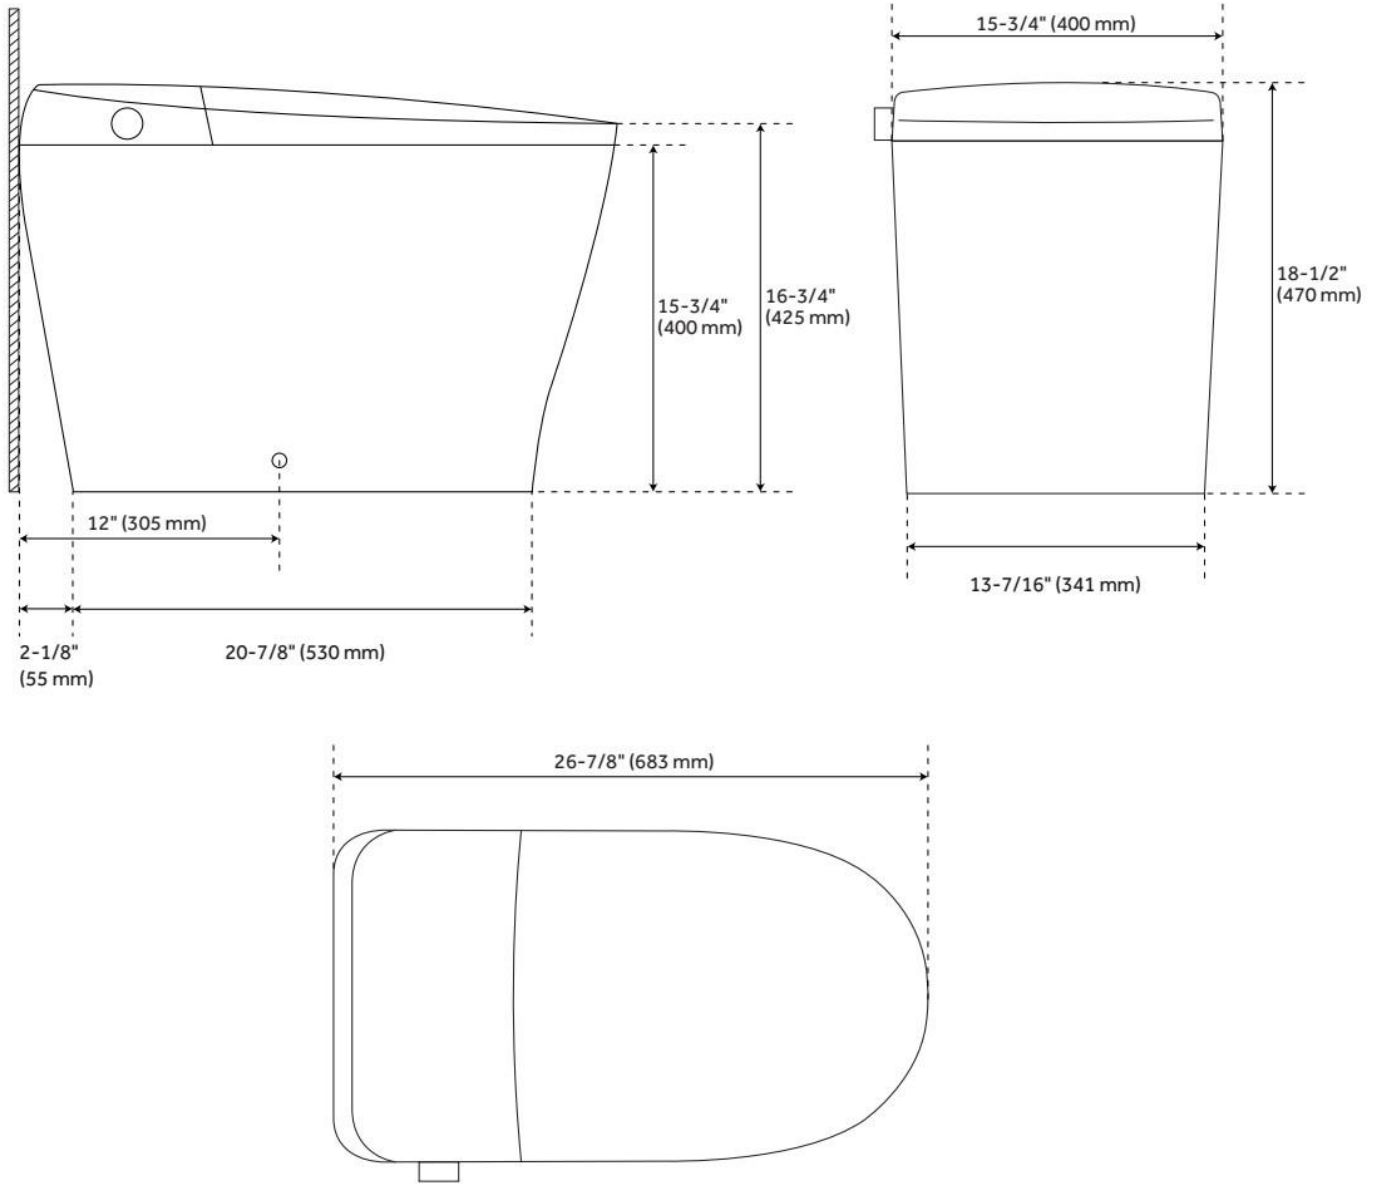

VELA SMART TOILET

SKU: 473602
Code: SH473602

FEATURES

Material: Vitreous China
Product Finish: White
Toilet Style: 1-Piece
Bowl Height: 15-3/4"
Bowl Shape: Elongated
Rough-in: 12"
Gallons Per Flush: 1.0 GPF (3.8 LPF)
Flush Type: Pressure Assist
Trapway Diameter: 1-3/4"
Seat Included: Yes
Water Spot: 8-1/4" x 6-3/8"

ASME A112.4.2/CSA B45.16, CEC Listed, WaterSense by IAPMO, Massachusetts Accepted, UL 1431, CAN/CSA-C22.2 No. 64, CAN/CSA-C22.2 No. 68, LISTED ID: SHVE540SWH

ADDITIONAL FEATURES

- Air dryer
- Night light
- Seat temperature
- Nozzle positioning
- WaterSense certified
- Automatic deodorizer
- Manual and automatic flush
- Batteries are included (AAA)
- Nozzle material: ABS with stainless steel cover
- Includes a 10-second auto-flush and UV sterilization
- Water pressure control/Water temperature control
- Memory Mode, auto-saves all information from its most recent user
- Battery Backup system for emergency flushing during power outages
- Pre-mist feature moistens the bowl while in use to prevent unwanted buildup, making cleaning a breeze

REVISED 12/9/2024

VELA SMART TOILET

SKU: 473602
Code: SH473602

REVISED 12/9/2024