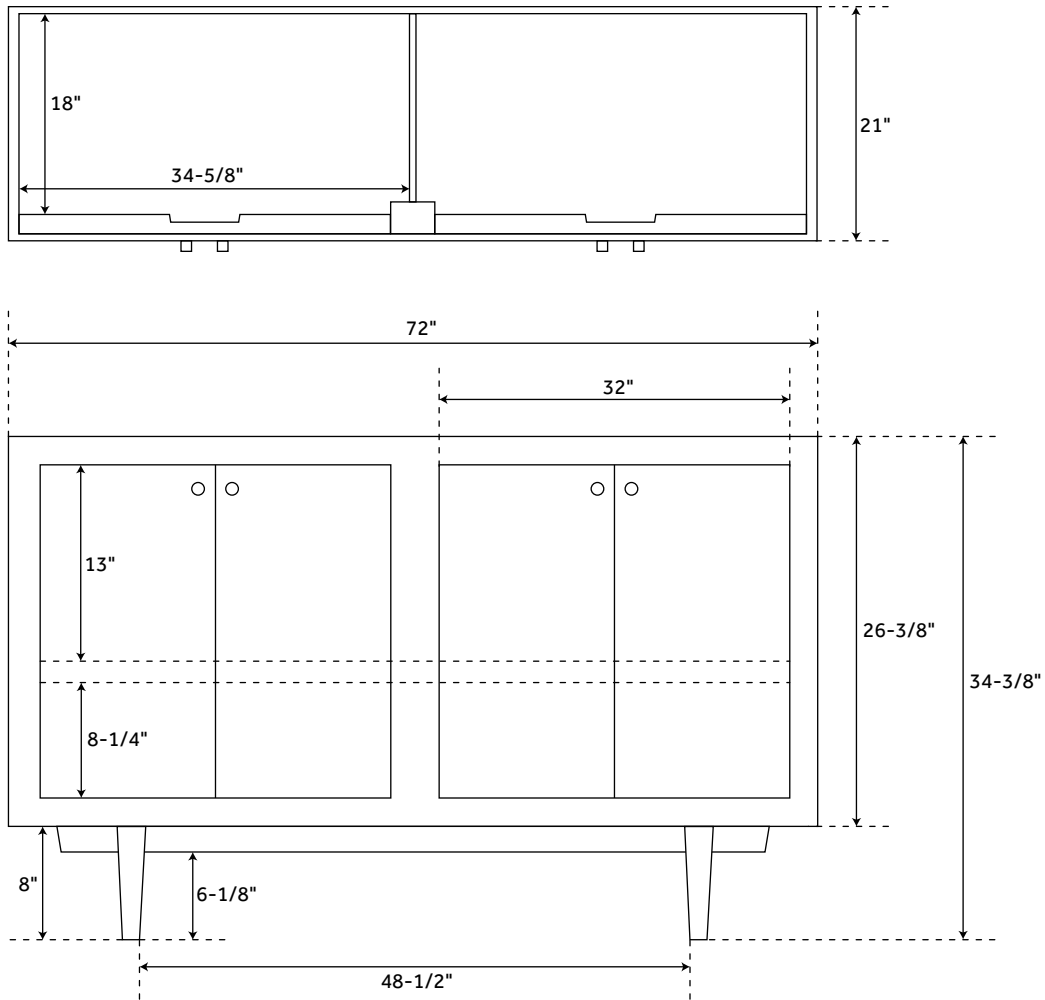

72" OSA

TEAK DOUBLE VANITY

SKU: 429513

FEATURES

Material: Teak
Installation Type: Freestanding
Number of Basins: 2
Number of Doors: 4
Features: Matching Mirror,
Soft-Close Hinges
Width: 72"
Depth: 21"
Height: 34-3/8"
Assembly Required: No
Built-In Adjusters: Yes
Hardware Finish: Black
Faucet Included: No
Vanity Top Included: Optional
Vanity Top Depth: 22"
Vanity Top Width: 73"
Mirror Included: Optional