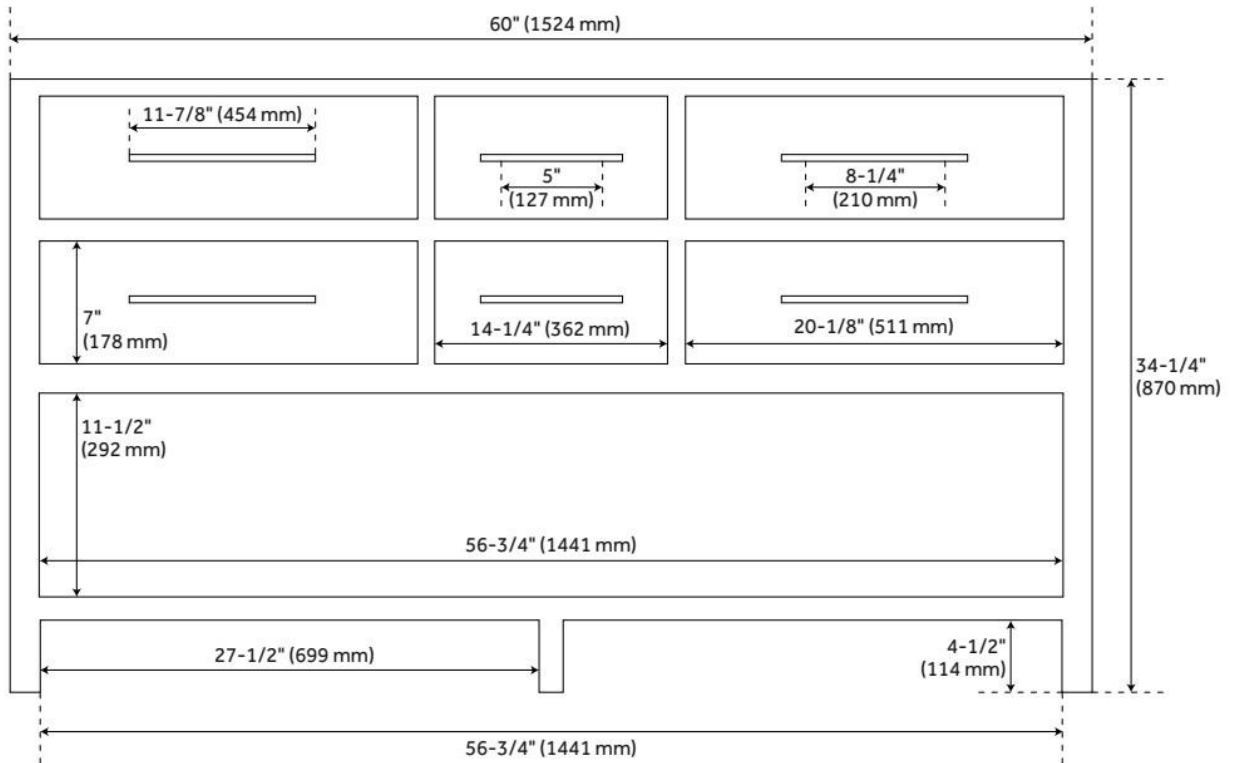

60" ROBERTSON DOUBLE CONSOLE VANITY FOR RECTANGULAR UNDERMOUNT SINKS - BLACK

SKU: 951747-RUMB

Code: SH476180, SH469120, SH469119, SH458445, SH458442, SH458443, SH458438, SH458439, SH458440, SH458441, SH458436, SH458437

FEATURES

Material: Mahogany
Number of Drawers: 4
Dovetail Drawers: Yes
Hardware Finish: Antique Brass
Built-In Adjusters: Yes

LISTED ID: 506894

ADDITIONAL FEATURES

- Includes a matching backsplash and a pair of white porcelain sinks.
- Granite is A-grade. Polished Carrara Marble is sourced from Italy.
- Each stone top is carved from a single piece of stone and will feature natural variations.
- All dimensions are ($\pm 1/2''$).

REVISED 8/5/2024

60" ROBERTSON DOUBLE CONSOLE VANITY FOR RECTANGULAR UNDERMOUNT SINKS - BLACK

SKU: 951747-RUMB

Code: SH476180, SH469120, SH469119, SH458445, SH458442, SH458443, SH458438, SH458439, SH458440, SH458441, SH458436, SH458437