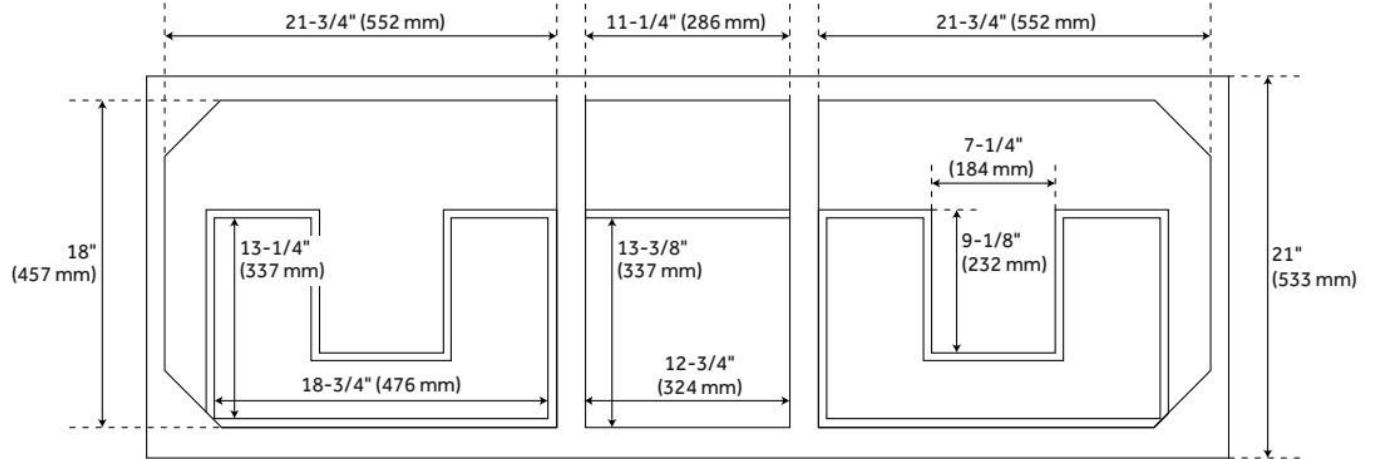

FEATURES

Material: Mahogany
Number of Drawers: 4
Dovetail Drawers: Yes
Hardware Finish: Antique Brass
Built-In Adjusters: Yes

LISTED ID: 506894

ADDITIONAL FEATURES

- Includes a matching backsplash and a pair of white porcelain sinks.
- Granite is A-grade. Polished Carrara Marble is sourced from Italy.
- Each stone top is carved from a single piece of stone and will feature natural variations.
- All dimensions are ($\pm 1/2''$).

REVISED 8/5/2024

60" ROBERTSON DOUBLE CONSOLE VANITY FOR RECTANGULAR UNDERMOUNT SINKS - BLACK

SKU: 951747-RUMB

Code: SH476180, SH469120, SH469119, SH458445, SH458442, SH458443, SH458438, SH458439, SH458440, SH458441, SH458436, SH458437