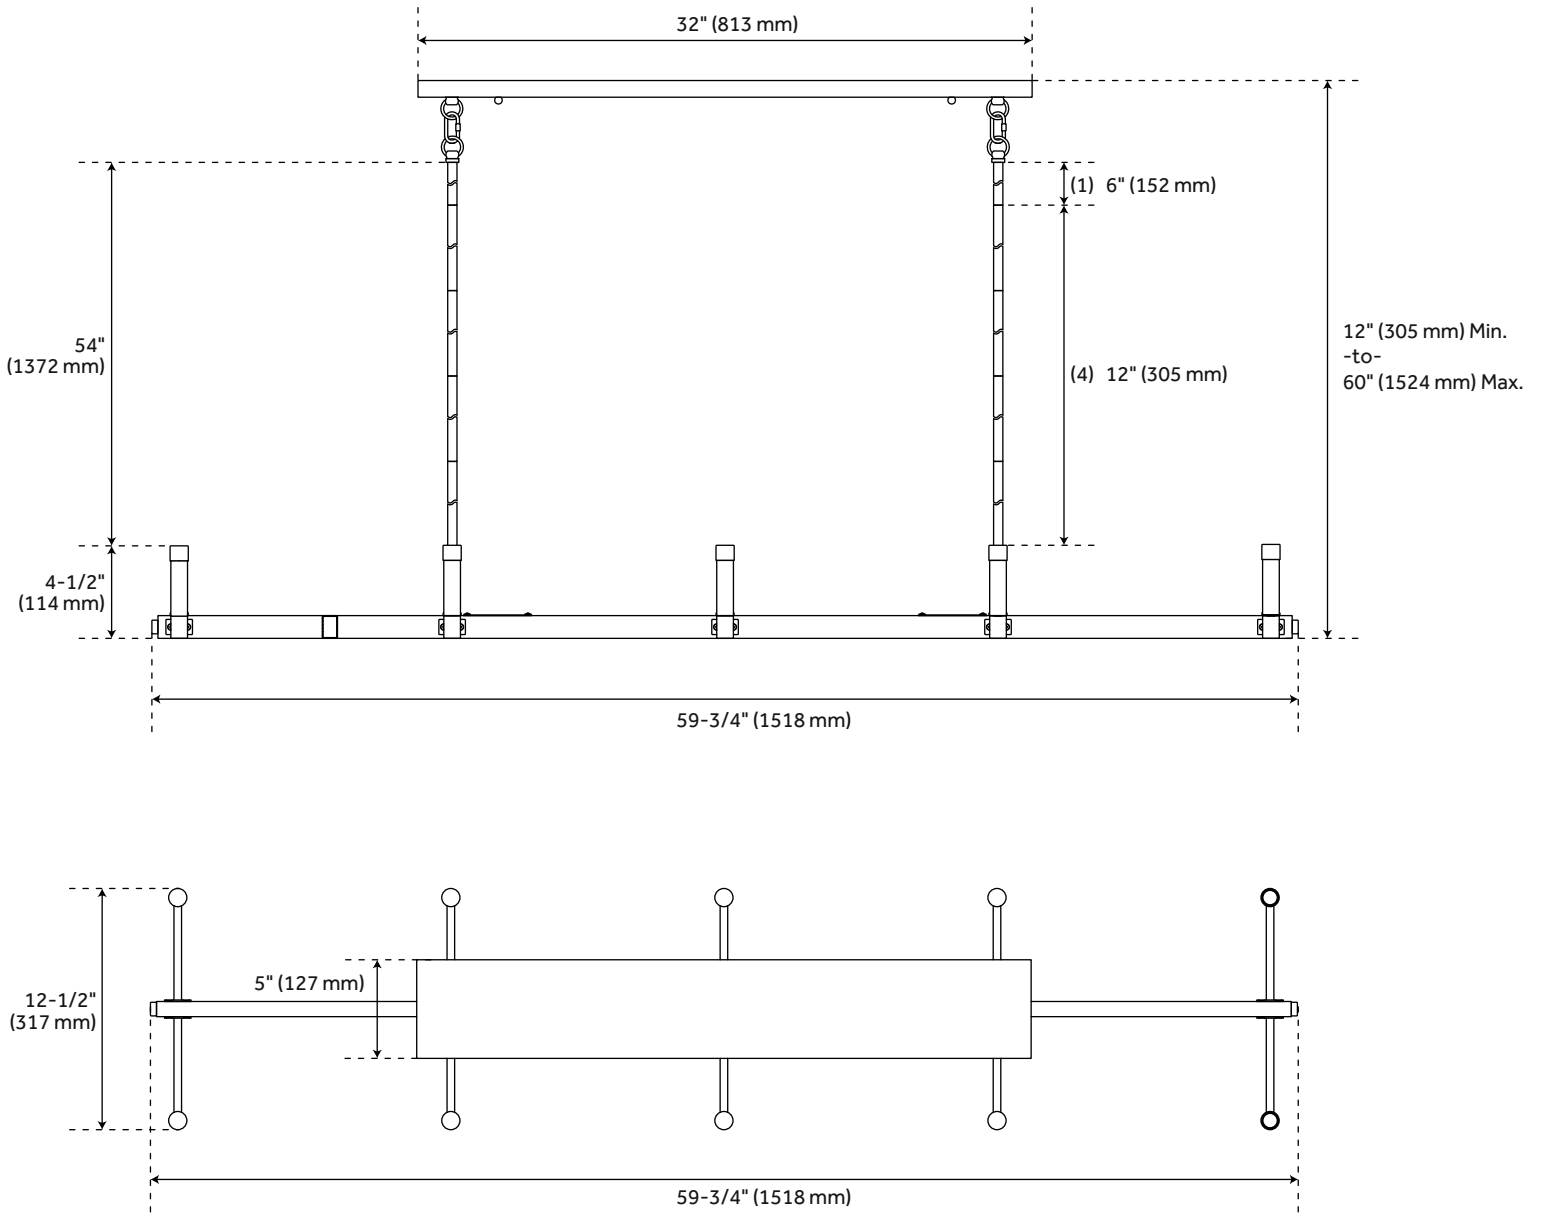

## FEATURES

Installation Type: Ceiling Mount  
Design: Modern  
Material: Metal  
Length: 59-3/4"  
Width: 12-1/2"  
Height: 4-1/2"  
Base Plate Length: 32"  
Base Plate Height: 3/4"  
Mounting Hardware Included: Yes  
Number of Bulbs: 10  
Base Plate Width: 5"  
Base Plate Depth: 3/4"  
Location Type: Suitable for Dry Locations  
Bulbs Included: No  
Bulb Type: Candelabra E-12  
Wattage per Bulb: 60  
Downrod/Chain Length: 2-6", 8-12"

# KUNIN 10-LIGHT CHANDELIER

SKU: 953488

All dimensions and specifications are nominal and may vary. Use actual products for accuracy in critical situations.

Code: PHL6530