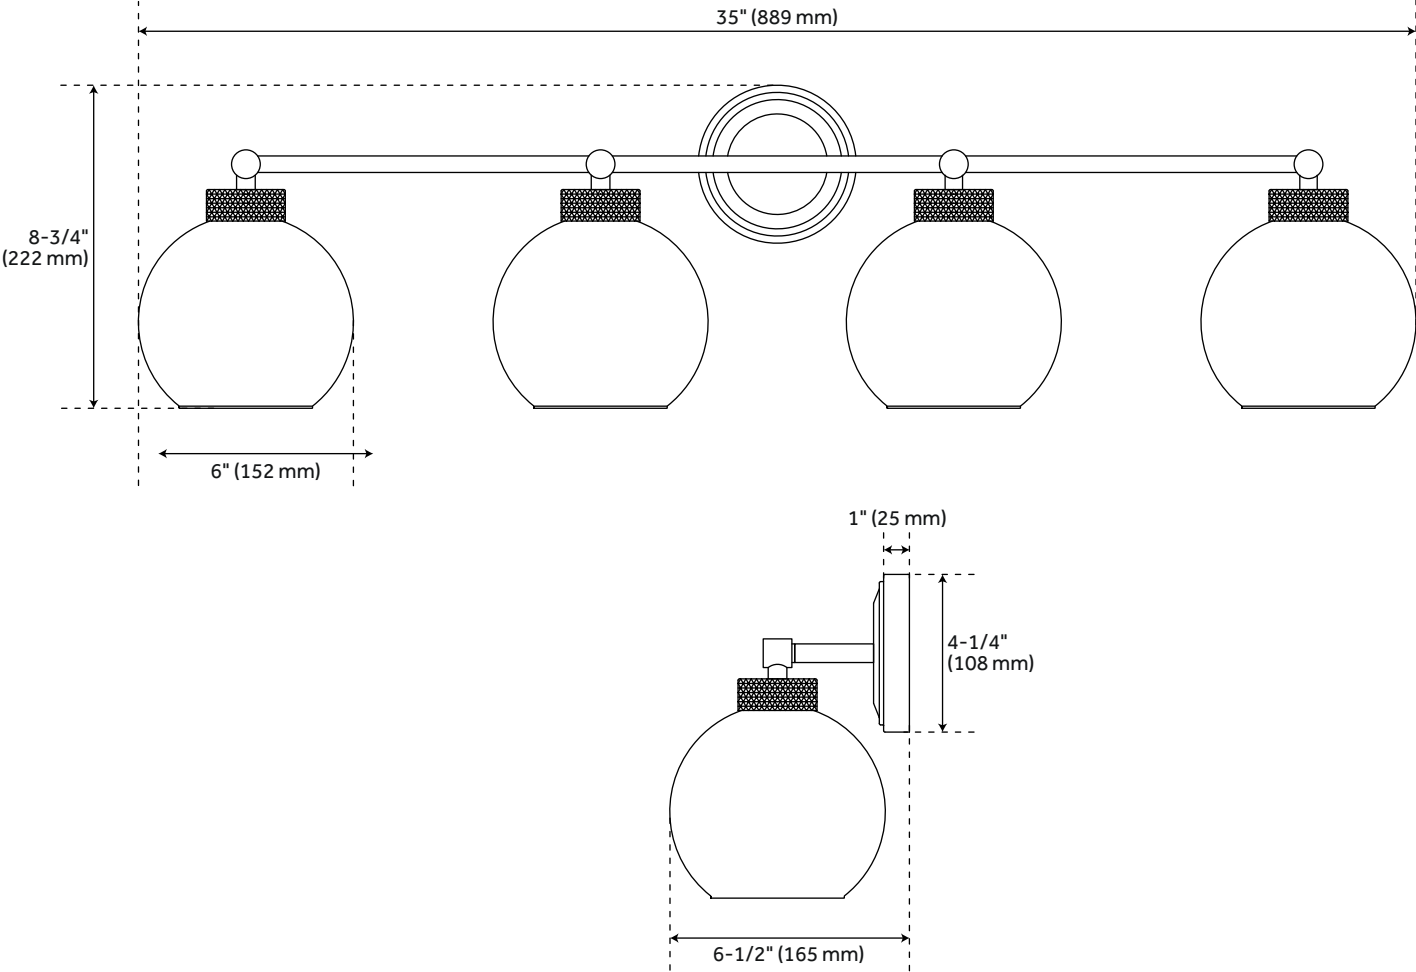

## FEATURES

Installation Type: Wall Mount  
Design: Modern  
Material: Metal  
Width: 35"  
Height: 8-3/4"  
Depth: 6-1/2"  
Base Plate Length: 1"  
Base Plate Height: 1"  
Mounting Hardware Included: Yes  
Reversible Mounting: Yes  
Shade Finish: Clear  
Shade Material: Glass  
Number of Bulbs: 4  
Base Plate Width: 4-1/4"  
Base Plate Depth: 1"  
Location Type: Suitable for Damp Locations  
Bulbs Included: No  
Bulb Type: Medium E-26  
Wattage per Bulb: 60

# ALBURY 4-LIGHT VANITY LIGHT

SKU: 953486

All dimensions and specifications are nominal and may vary. Use actual products for accuracy in critical situations.

Code: PHVL3234