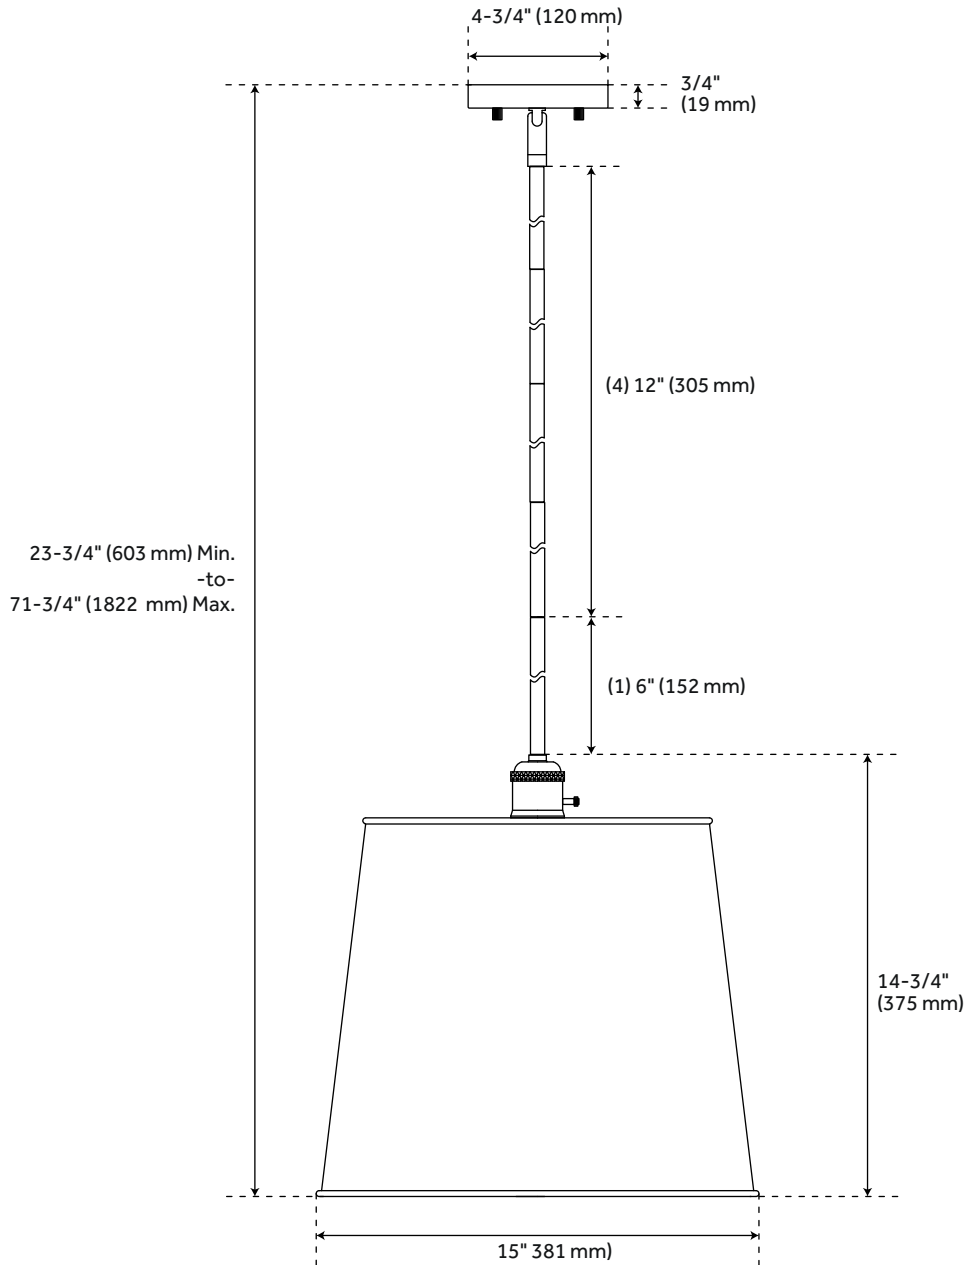

RISOM 3-LIGHT PENDANT LIGHT

SKU: 953468

CODES/STANDARDS

UL 1598 / CSA C22.2 No 250.0

FEATURES

Installation Type: Ceiling Mount
Design: Modern
Material: Metal
Length: 15"
Width: 15"
Height: 14-3/4"
Base Plate Length: 3/4"
Base Plate Height: 3/4"
Mounting Hardware Included: Yes
Reversible Mounting: No
Shade Finish: Brushed Gold
Number of Bulbs: 3
Base Plate Width: 4-3/4"
Base Plate Depth: 3/4"
Location Type: Suitable for Dry Locations
Bulbs Included: No
Bulb Type: Medium E-26
Wattage per Bulb: 60
Downrod/Chain Length: 1-6", 4-12"

Code:

REVISED 12/28/2021

RISOM 3-LIGHT PENDANT LIGHT

SKU: 953468

All dimensions and specifications are nominal and may vary. Use actual products for accuracy in critical situations.

Code: PHPL3423