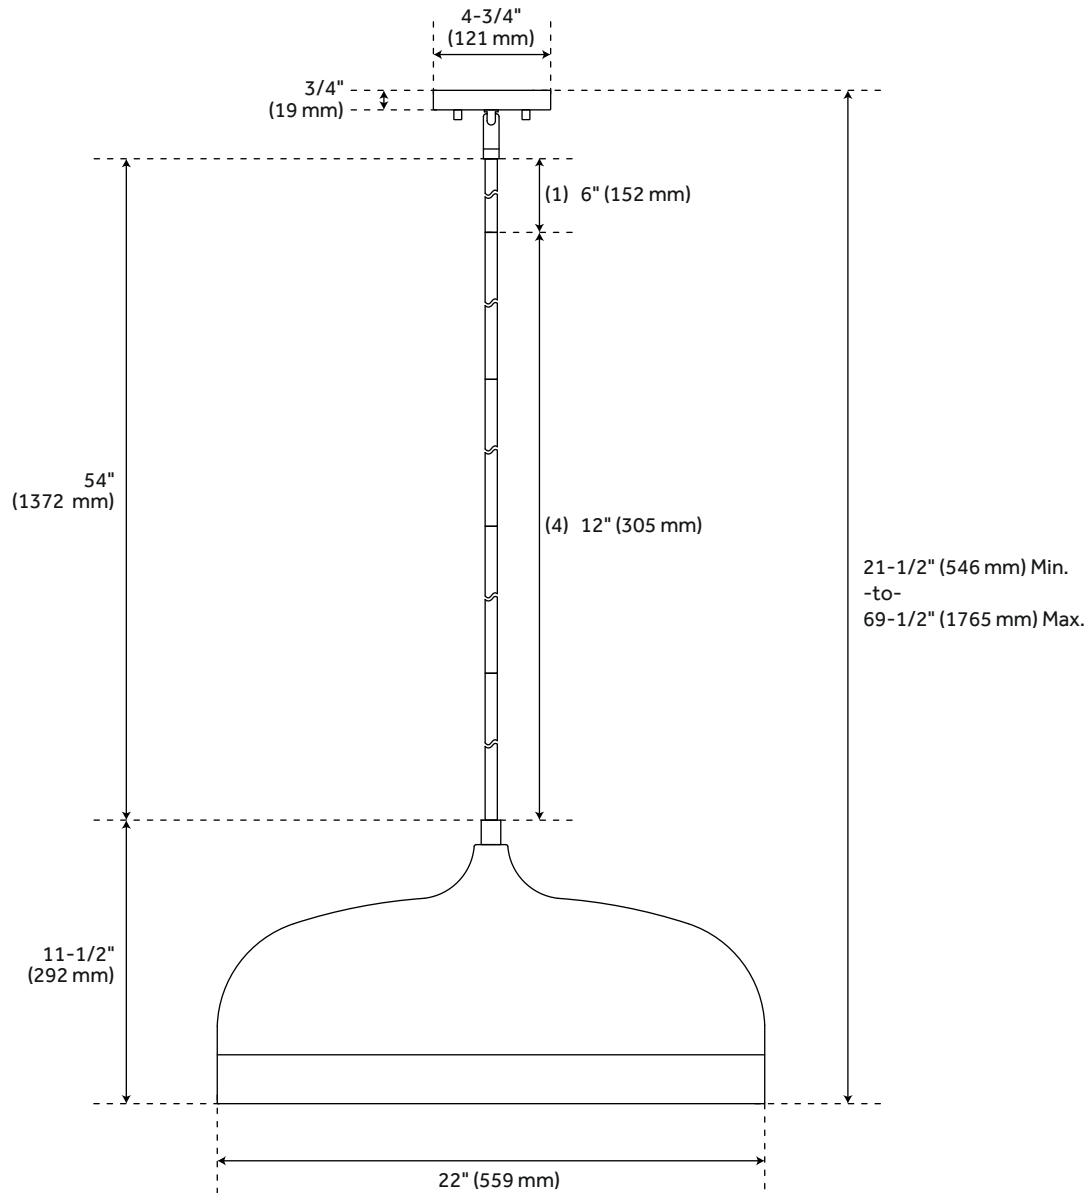

KORBEL 4-LIGHT PENDANT LIGHT

SKU: 953464

CODES/STANDARDS

UL 1598 / CSA C22.2 No 250.0

FEATURES

Installation Type: Ceiling Mount
Design: Modern
Material: Metal
Length: 22"
Width: 22"
Height: 11-1/2"
Base Plate Length: 3/4"
Base Plate Height: 3/4"
Mounting Hardware Included: Yes
Reversible Mounting: No
Shade Finish: Black
Number of Bulbs: 4
Base Plate Width: 4-3/4"
Base Plate Depth: 3/4"
Location Type: Suitable for Dry Locations
Bulbs Included: No
Bulb Type: Medium E-26
Wattage per Bulb: 60
Downrod/Chain Length: 1-6", 4-12"

Code:

REVISED 12/28/2021

KORBEL 4-LIGHT PENDANT LIGHT

SKU: 953464

All dimensions and specifications are nominal and may vary. Use actual products for accuracy in critical situations.

Code: PHPL3434