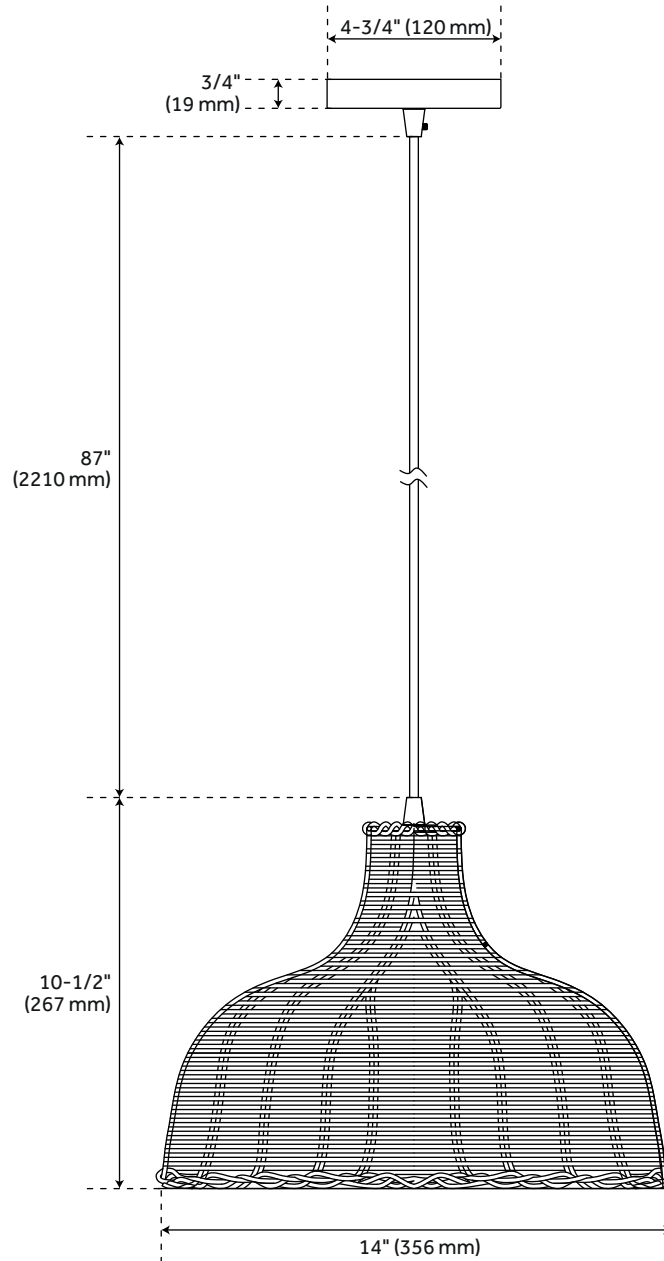

BOWFIN SINGLE LIGHT PENDANT LIGHT

SKU: 953463

All dimensions and specifications are nominal and may vary. Use actual products for accuracy in critical situations.

Code: PHPL3451