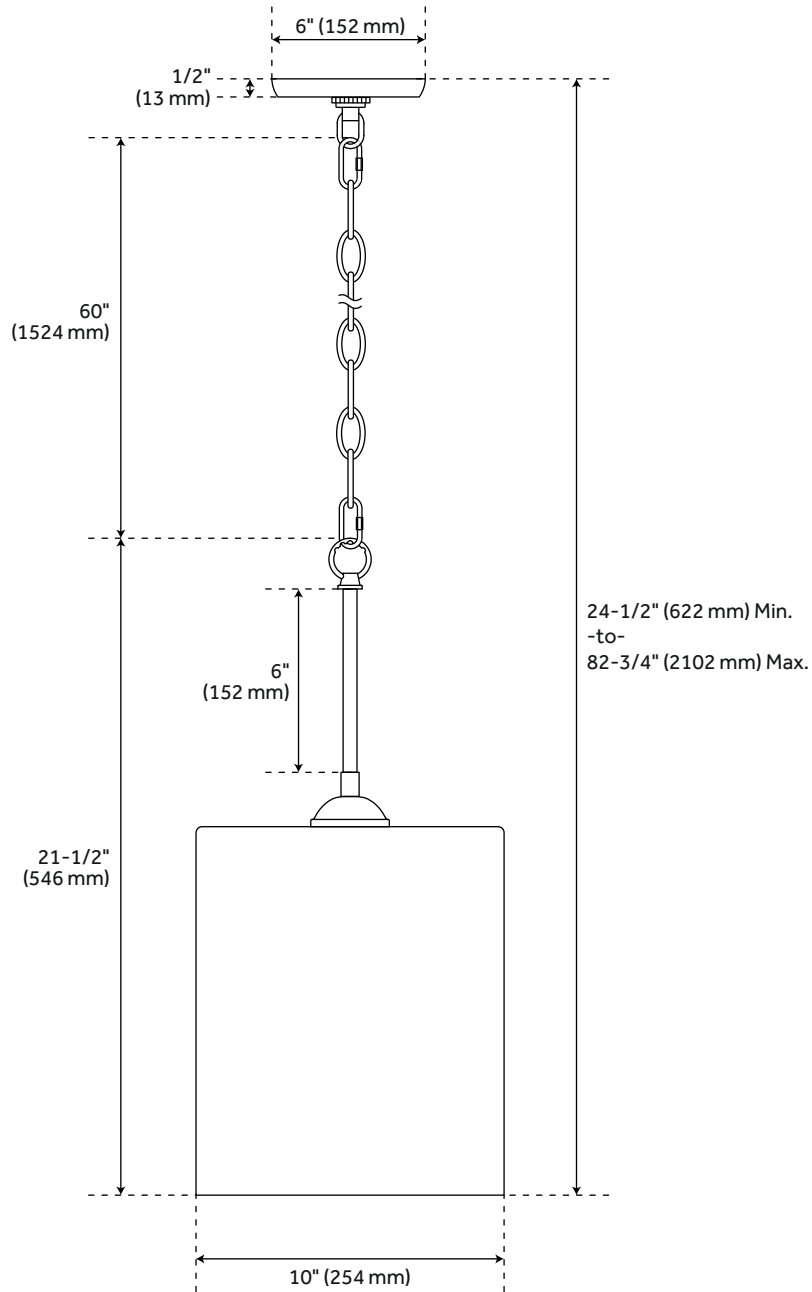

BERINGER PENDANT LIGHT - SINGLE LIGHT

SKU: 953462

CODES/STANDARDS

UL 1598 / CSA C22.2 No 250.0

FEATURES

Installation Type: Ceiling Mount
Design: Modern
Material: Metal
Width: 10"
Height: 21-1/2"
Base Plate Length: 1/2"
Base Plate Height: 1/2"
Mounting Hardware Included: Yes
Reversible Mounting: No
Shade Finish: Brushed Nickel
Shade Material: Glass
Number of Bulbs: 1
Base Plate Width: 6"
Base Plate Depth: 1/2"
Location Type: Suitable for Dry Locations
Bulbs Included: No
Bulb Type: Medium E-26
Wattage per Bulb: 60
Downrod/Chain Length: 6"

Code:

REVISED 12/28/2021

BERINGER SINGLE LIGHT PENDANT LIGHT

SKU: 953462

All dimensions and specifications are nominal and may vary. Use actual products for accuracy in critical situations.

Code: PHPL3481