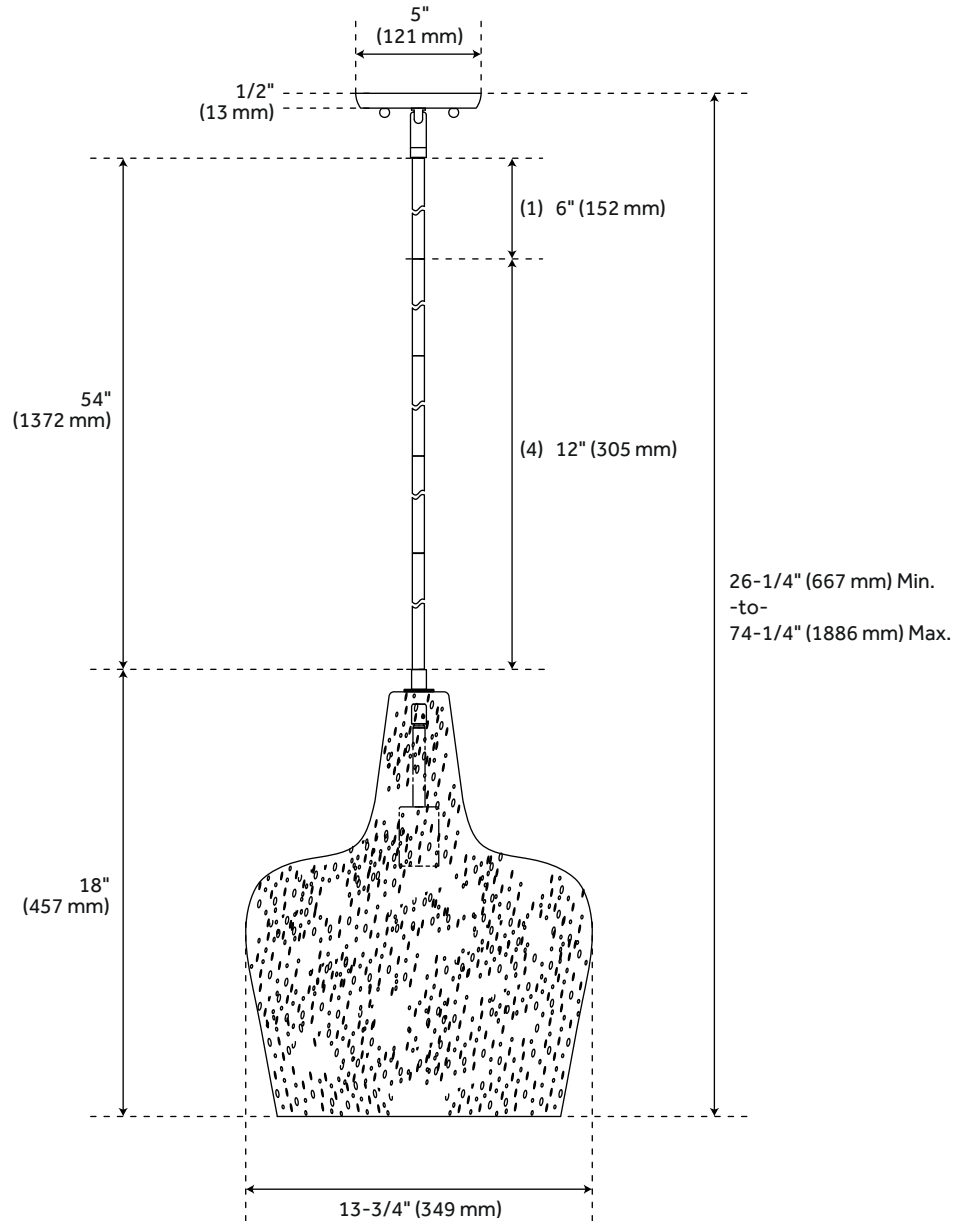

HARNEY PENDANT LIGHT - SINGLE LIGHT

SKU: 953461

CODES/STANDARDS

UL 1598 / CSA C22.2 No 250.0

FEATURES

Installation Type: Ceiling Mount
Design: Modern
Material: Metal
Width: 13-3/4"
Height: 18"
Base Plate Length: 1/2"
Base Plate Height: 1/2"
Mounting Hardware Included: Yes
Reversible Mounting: No
Shade Finish: Brushed Gold
Shade Material: Glass
Number of Bulbs: 1
Base Plate Width: 5"
Base Plate Depth: 1/2"
Location Type: Suitable for Dry Locations
Bulbs Included: No
Bulb Type: Medium E-26
Wattage per Bulb: 60
Downrod/Chain Length: 1-6", 4-12"

Code:

REVISED 12/28/2021

HARNEY SINGLE LIGHT PENDANT LIGHT

SKU: 953461

All dimensions and specifications are nominal and may vary. Use actual products for accuracy in critical situations.

Code: PHPL3491