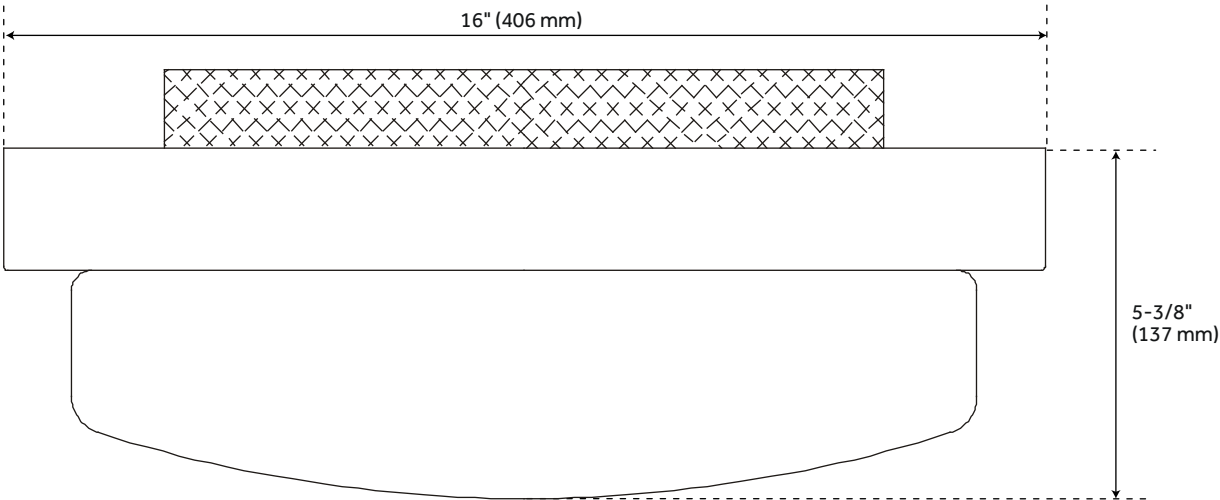

LEAVELLS 3-LIGHT FLUSH-MOUNT CEILING LIGHT

SKU: 953134

FEATURES

Installation Type: Ceiling Mount
Design: Traditional
Material: Steel/Glass
Width: 16"
Height: 5-3/8"
Mounting Hardware Included: Yes
Reversible Mounting: No
Shade Finish: Frosted
Shade Material: Glass
Number of Bulbs: 3
Location Type: Suitable for Dry Locations
Bulbs Included: No
Bulb Type: Medium E-26
Wattage per Bulb: 75

CODES/STANDARDS

UL 1598 / CSA C22.2 No 250.0

Code:
REVISED 12/28/2021

LEAVELLS 3-LIGHT FLUSH-MOUNT CEILING LIGHT

SKU: 953134

All dimensions and specifications are nominal and may vary. Use actual products for accuracy in critical situations.