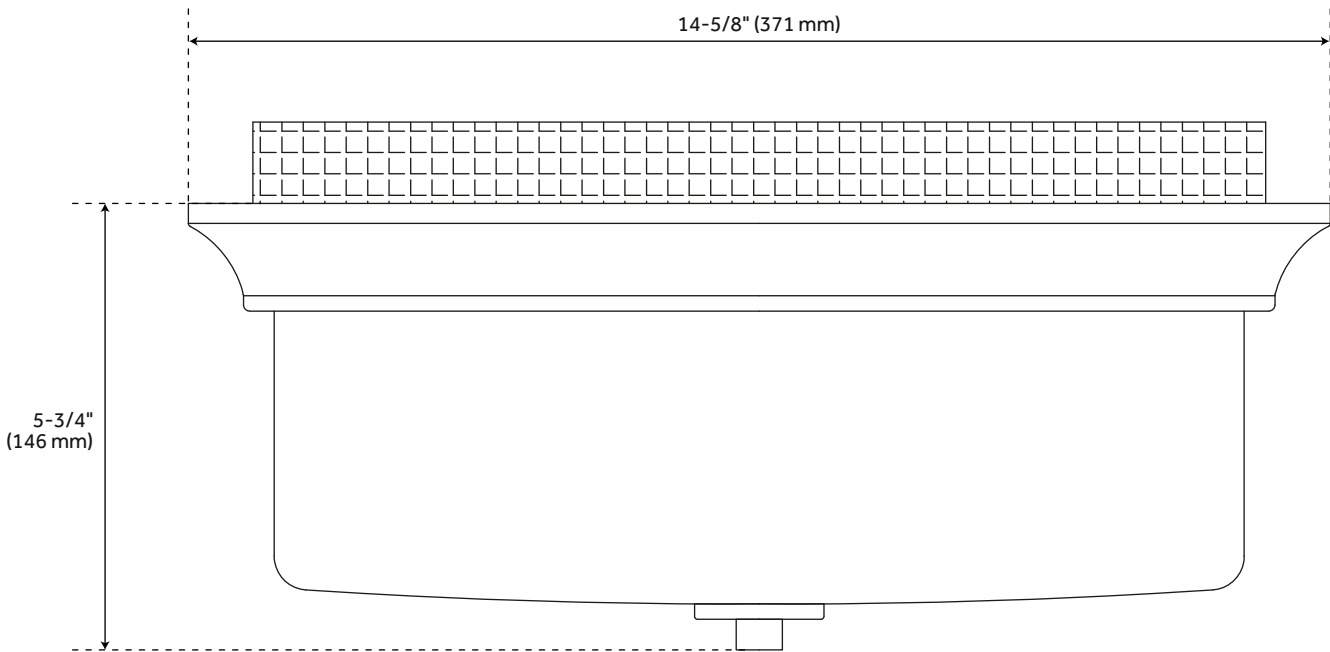

GARDENVILLE 3-LIGHT FLUSH-MOUNT CEILING LIGHT

SKU: 953131

FEATURES

Installation Type: Ceiling Mount
Design: Traditional
Material: Steel/Glass
Width: 14-5/8"
Height: 5-3/4"
Mounting Hardware Included: Yes
Reversible Mounting: No
Shade Finish: Frosted
Shade Material: Glass
Number of Bulbs: 3
Location Type: Suitable for Dry Locations
Bulbs Included: No
Bulb Type: Medium E-26
Wattage per Bulb: 75

CODES/STANDARDS

UL 1598 / CSA C22.2 No 250.0

Code:
REVISED 12/28/2021

GARDENVILLE 3-LIGHT FLUSH-MOUNT CEILING LIGHT

SKU: 953131

All dimensions and specifications are nominal and may vary. Use actual products for accuracy in critical situations.