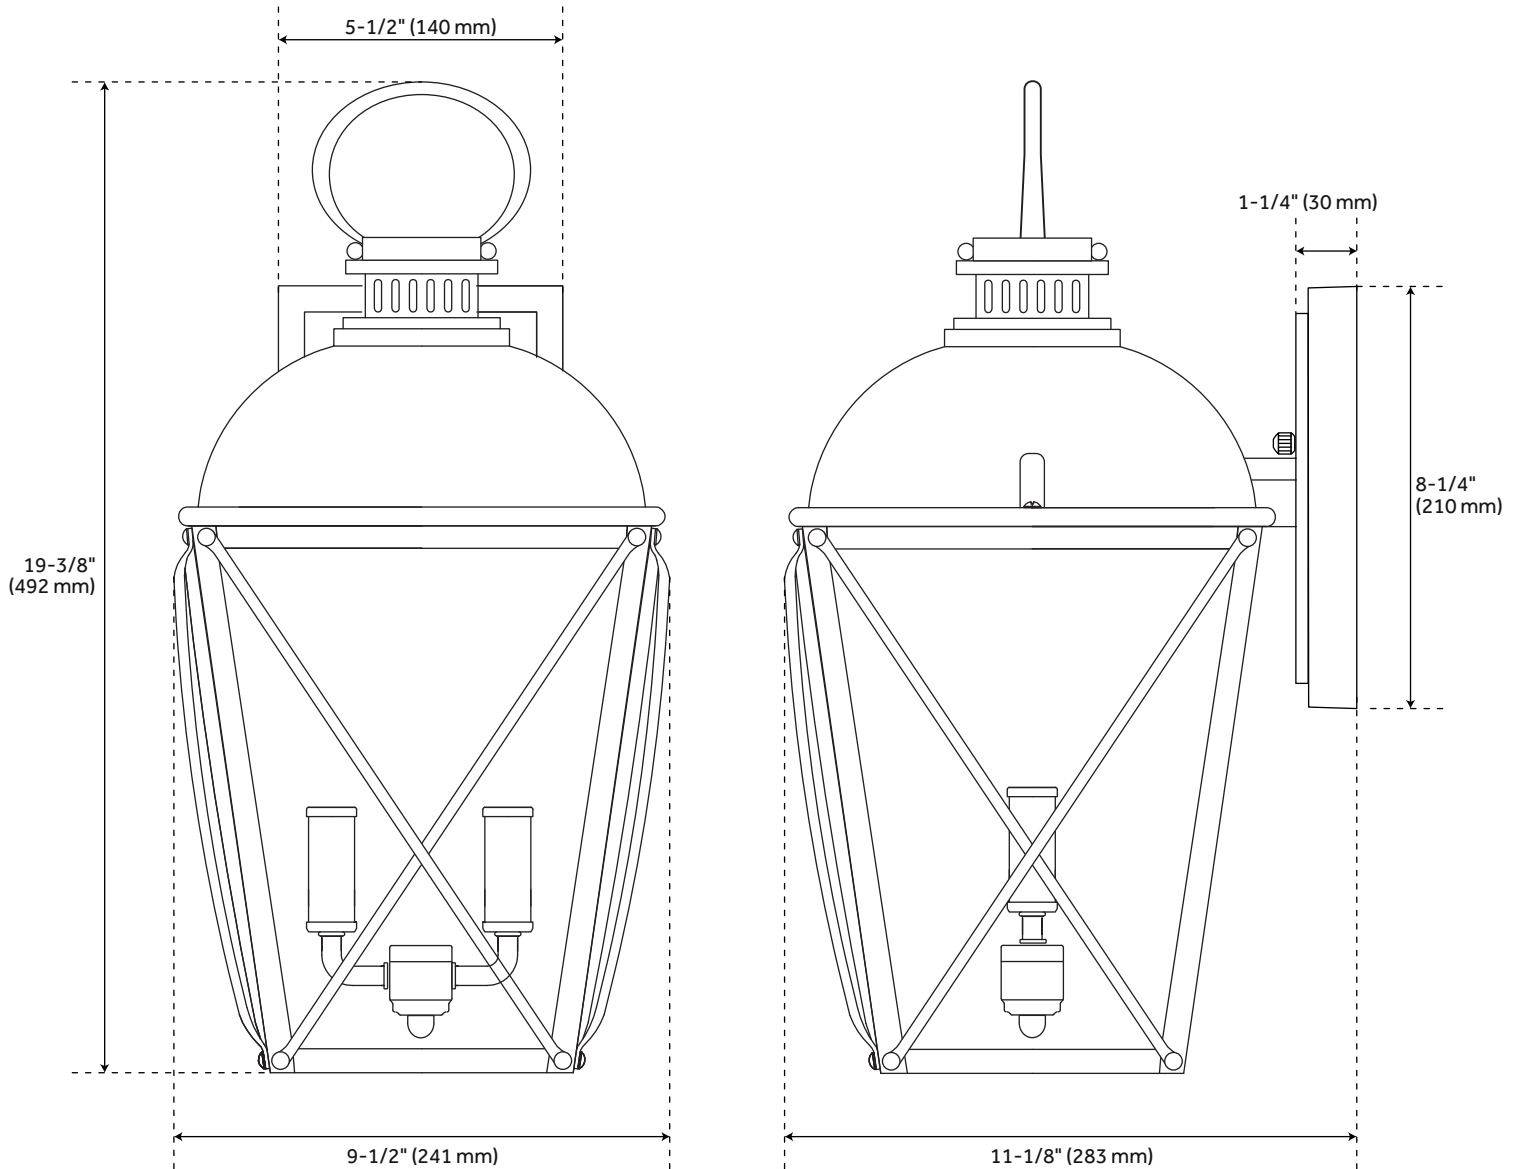

20" FAIR AVENUE 2-LIGHT OUTDOOR ENTRANCE WALL SCONCE

SKU: 953128

FEATURES

Installation Type: Wall Mount
Design: Traditional
Material: Cast Aluminum
Width: 9-1/2"
Height: 19-3/8"
Base Plate Height: 8-1/4"
Mounting Hardware Included: Yes
Reversible Mounting: No
Shade Finish: Clear
Shade Material: Glass
Number of Bulbs: 2
Base Plate Width: 5-1/2"
Location Type: Suitable for Wet Locations
Bulbs Included: No
Bulb Type: Candelabra E-12
Wattage per Bulb: 60

CODES/STANDARDS

UL 1598 / CSA C22.2 No 250.0

Code:
REVISED 12/28/2021

FAIR AVENUE 20" 2-LIGHT OUTDOOR ENTRANCE WALL SCONCE

SKU: 953128

All dimensions and specifications are nominal and may vary. Use actual products for accuracy in critical situations.