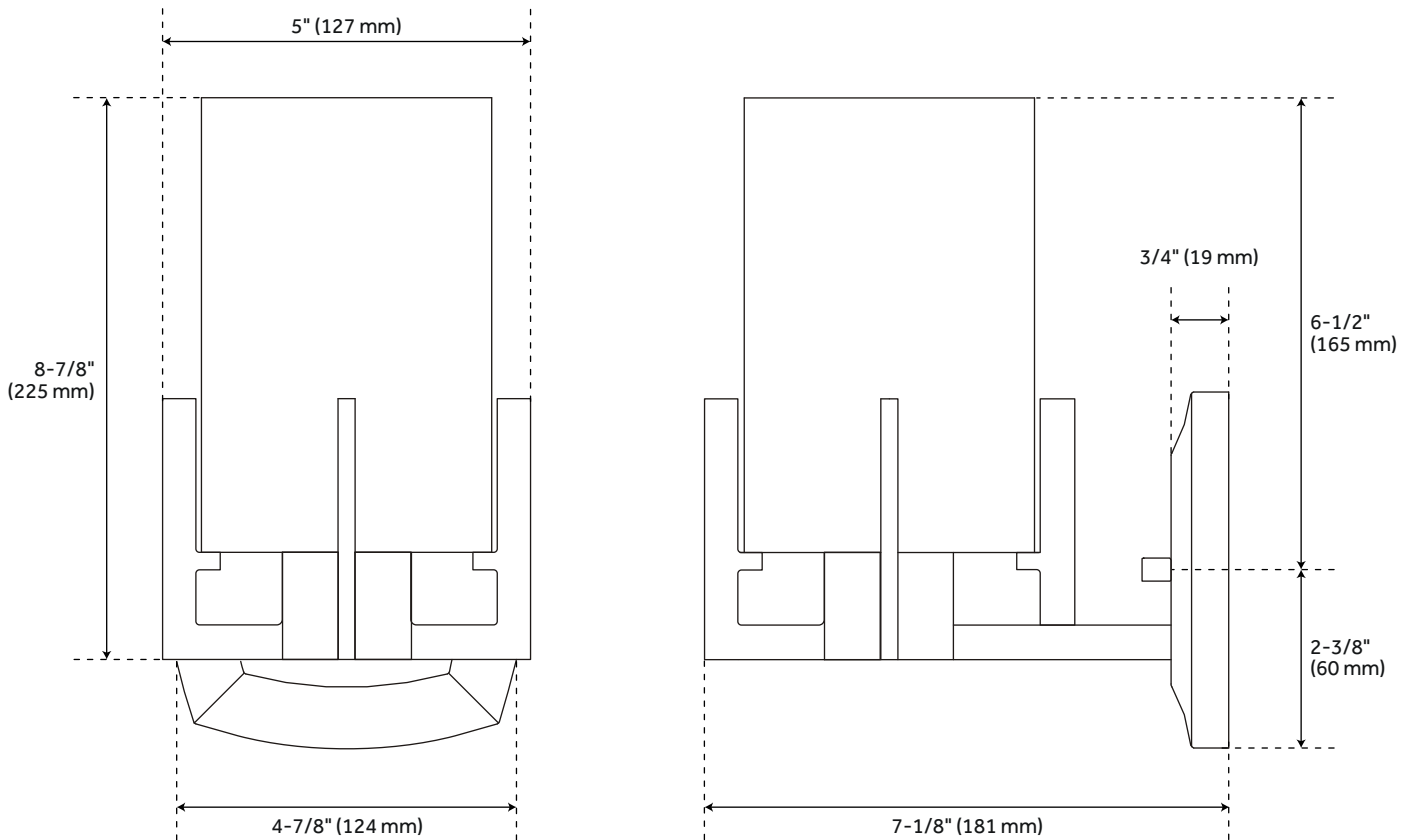

BERCKEN VANITY SCONCE SINGLE LIGHT

SKU: 951707

CODES/STANDARDS

UL 1598 / CSA C22.2 No 250.0

FEATURES

Installation Type: Wall Mount
Design: Modern
Material: Steel
Width: 5"
Height: 8-7/8"
Depth: 7-1/8"
Base Plate Length: 3/4"
Base Plate Height: 4-7/8"
Mounting Hardware Included: Yes
Reversible Mounting: No
Shade Finish: Clear
Shade Material: Glass
Number of Bulbs: 1
Base Plate Width: 4-7/8"
Base Plate Depth: 3/4"
Location Type: Suitable for Damp Locations
Bulbs Included: No
Bulb Type: Medium E-26
Wattage per Bulb: 60

Code:
REVISED 12/28/2021

BERCKEN SINGLE LIGHT VANITY SCONCE

SKU: 951707

All dimensions and specifications are nominal and may vary. Use actual products for accuracy in critical situations.

Code: PHVL3201