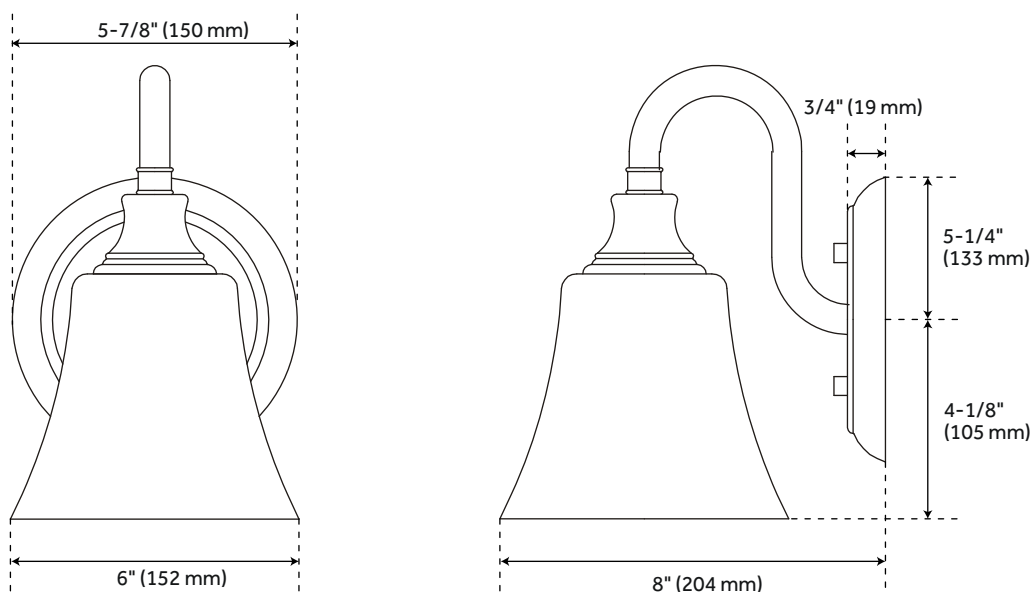

MILDALE SINGLE LIGHT VANITY SCONCE

SKU: 949662

All dimensions and specifications are nominal and may vary. Use actual products for accuracy in critical situations.

Code: PHVL3191