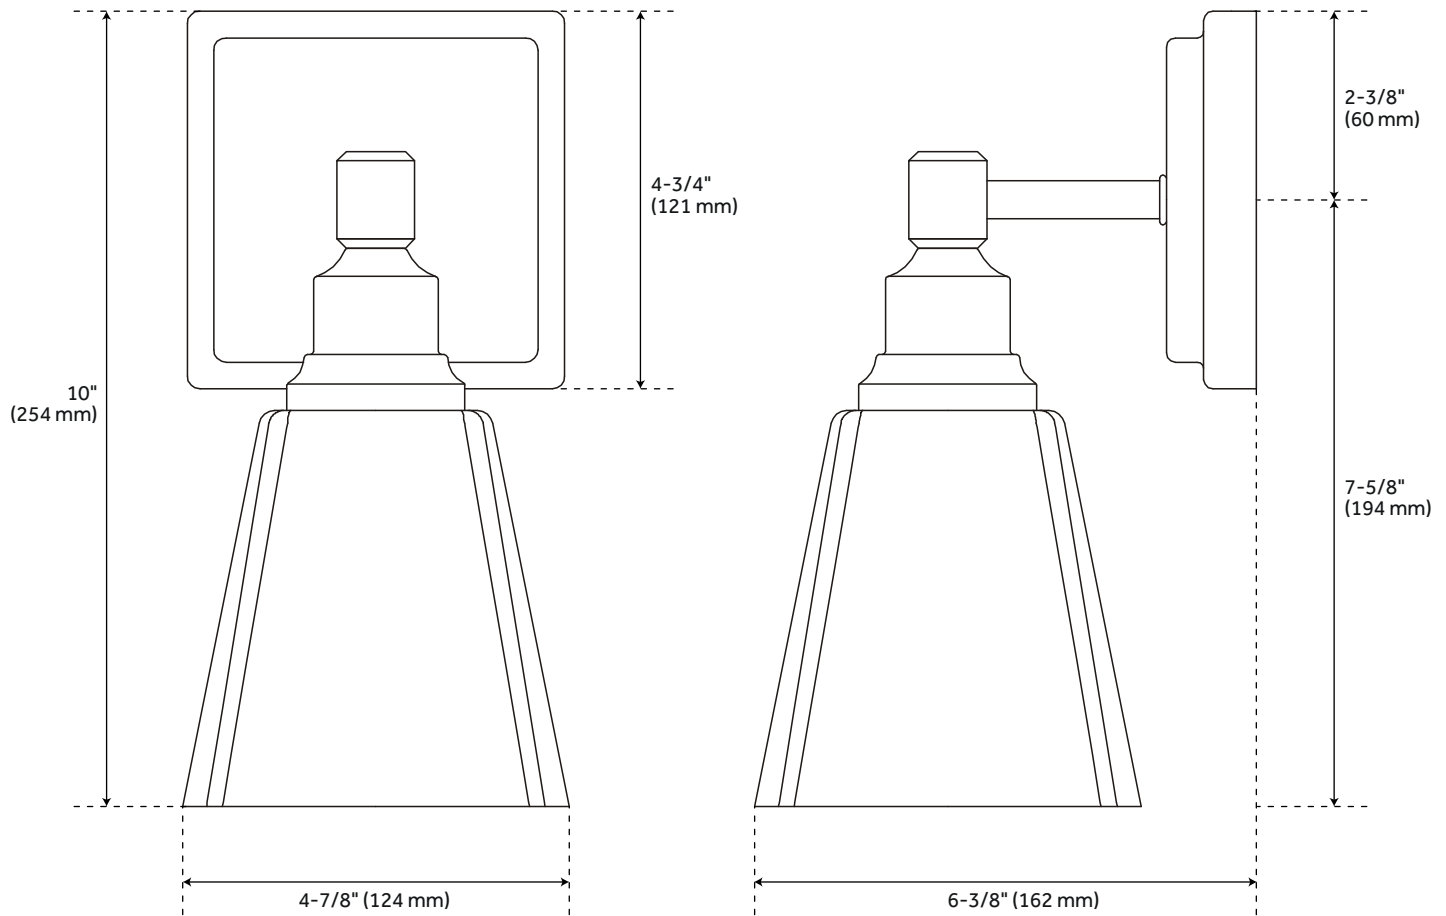

LEADWELL VANITY SCONCE LIGHT

SKU: 949658

CODES/STANDARDS

UL 1598 / CSA C22.2 No 250.0

FEATURES

Installation Type: Wall Mount
Design: Modern
Material: Steel
Width: 4-7/8"
Height: 10"
Depth: 6-3/8"
Base Plate Length: 1-1/8"
Base Plate Height: 1-1/8"
Mounting Hardware Included: Yes
Reversible Mounting: No
Shade Finish: Etched
Shade Material: Glass
Number of Bulbs: 1
Base Plate Width: 4-3/4"
Base Plate Depth: 1-1/8"
Location Type: Suitable for Damp Locations
Bulbs Included: No
Bulb Type: Medium E-26
Wattage per Bulb: 60

Code:

REVISED 12/28/2021

LEADWELL SINGLE LIGHT VANITY SCONCE

SKU: 949658

All dimensions and specifications are nominal and may vary. Use actual products for accuracy in critical situations.

Code: PHVL3181