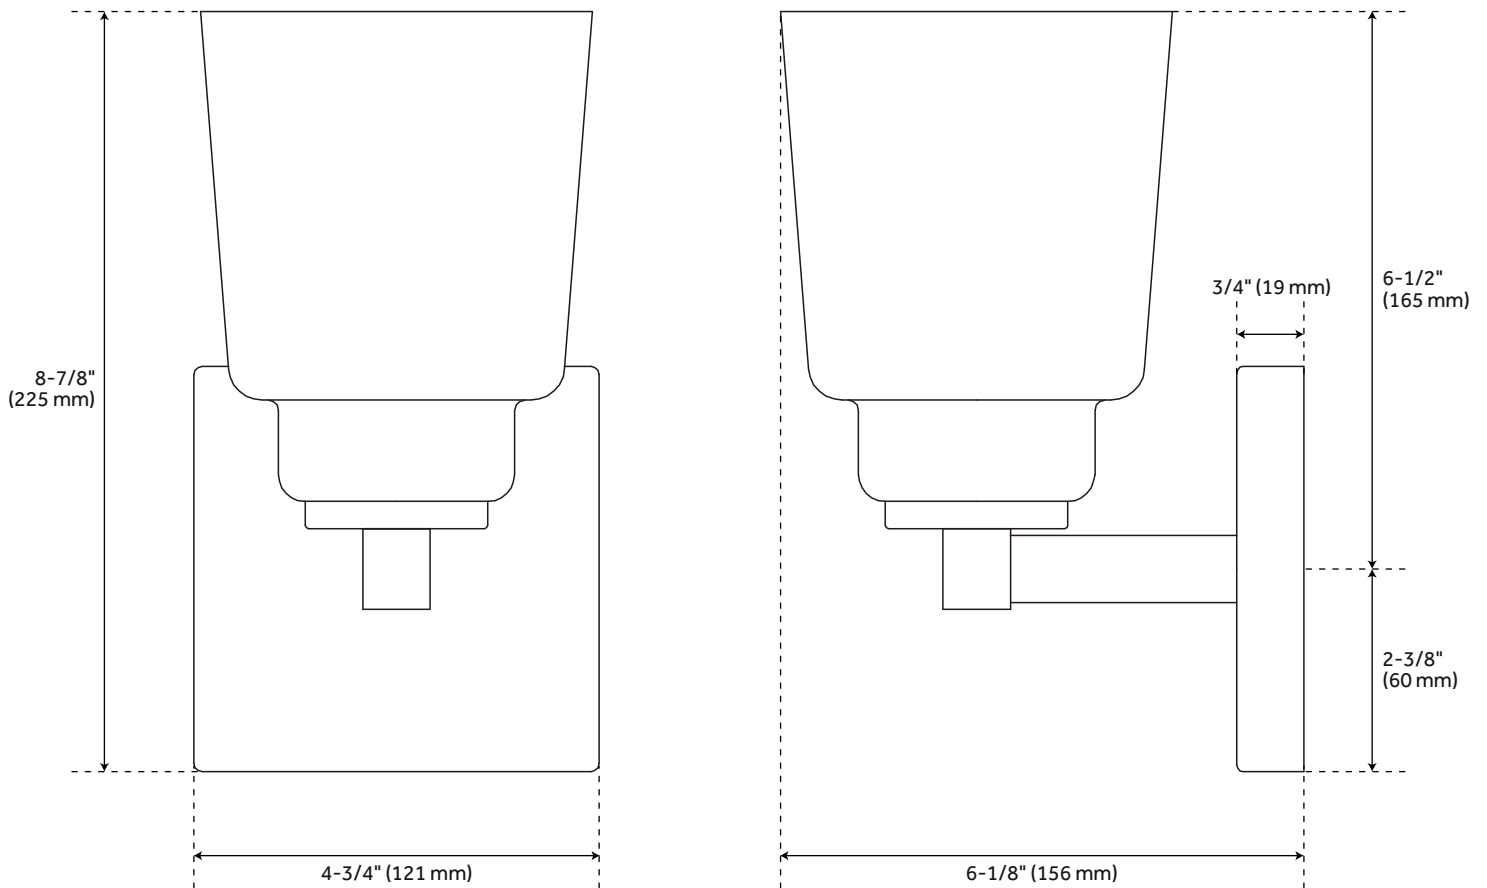

LAURELGROVE VANITY SCONCE LIGHT

SKU: 949655

CODES/STANDARDS

UL 1598 / CSA C22.2 No 250.0

FEATURES

Installation Type: Wall Mount
Design: Modern
Material: Steel
Width: 4-3/4"
Height: 8-7/8"
Depth: 6-1/8"
Base Plate Length: 3/4"
Base Plate Height: 3/4"
Mounting Hardware Included: Yes
Reversible Mounting: No
Shade Finish: Clear
Shade Material: Glass
Number of Bulbs: 1
Base Plate Width: 4-3/4"
Base Plate Depth: 3/4"
Location Type: Suitable for Damp Locations
Bulbs Included: No
Bulb Type: Medium E-26
Wattage per Bulb: 60

Code:

REVISED 12/28/2021

LAURELGROVE SINGLE LIGHT VANITY SCONCE

SKU: 949655

All dimensions and specifications are nominal and may vary. Use actual products for accuracy in critical situations.

Code: PHVL3171