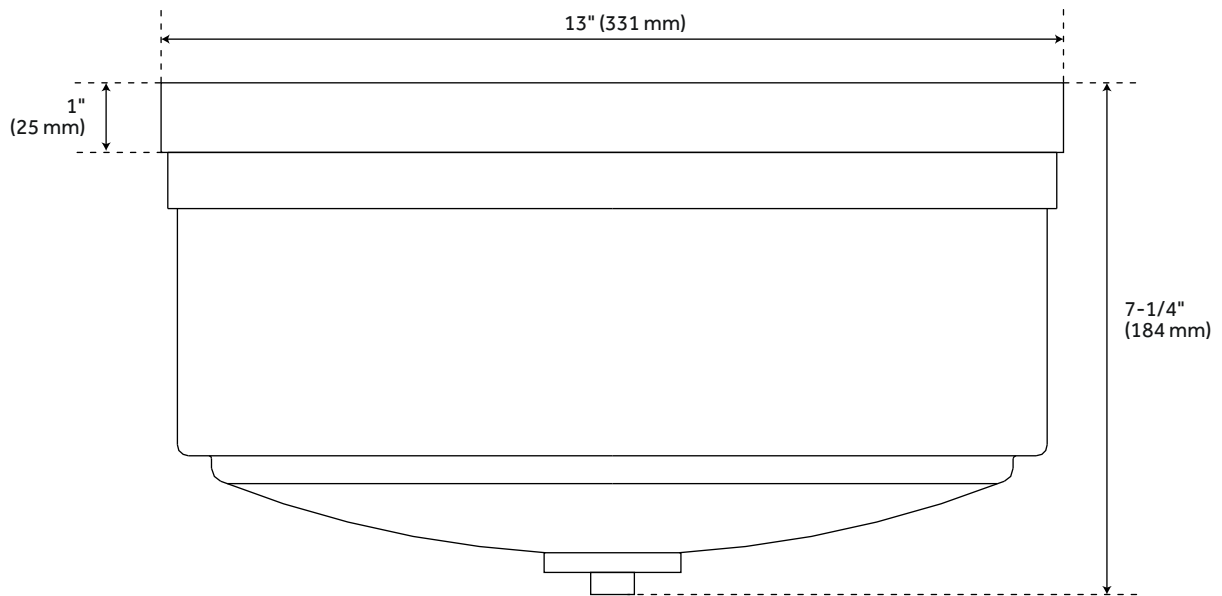

OCANA 2-LIGHT FLUSH-MOUNT CEILING LIGHT

SKU: 949644

All dimensions and specifications are nominal and may vary. Use actual products for accuracy in critical situations.

Code: PHFL4183