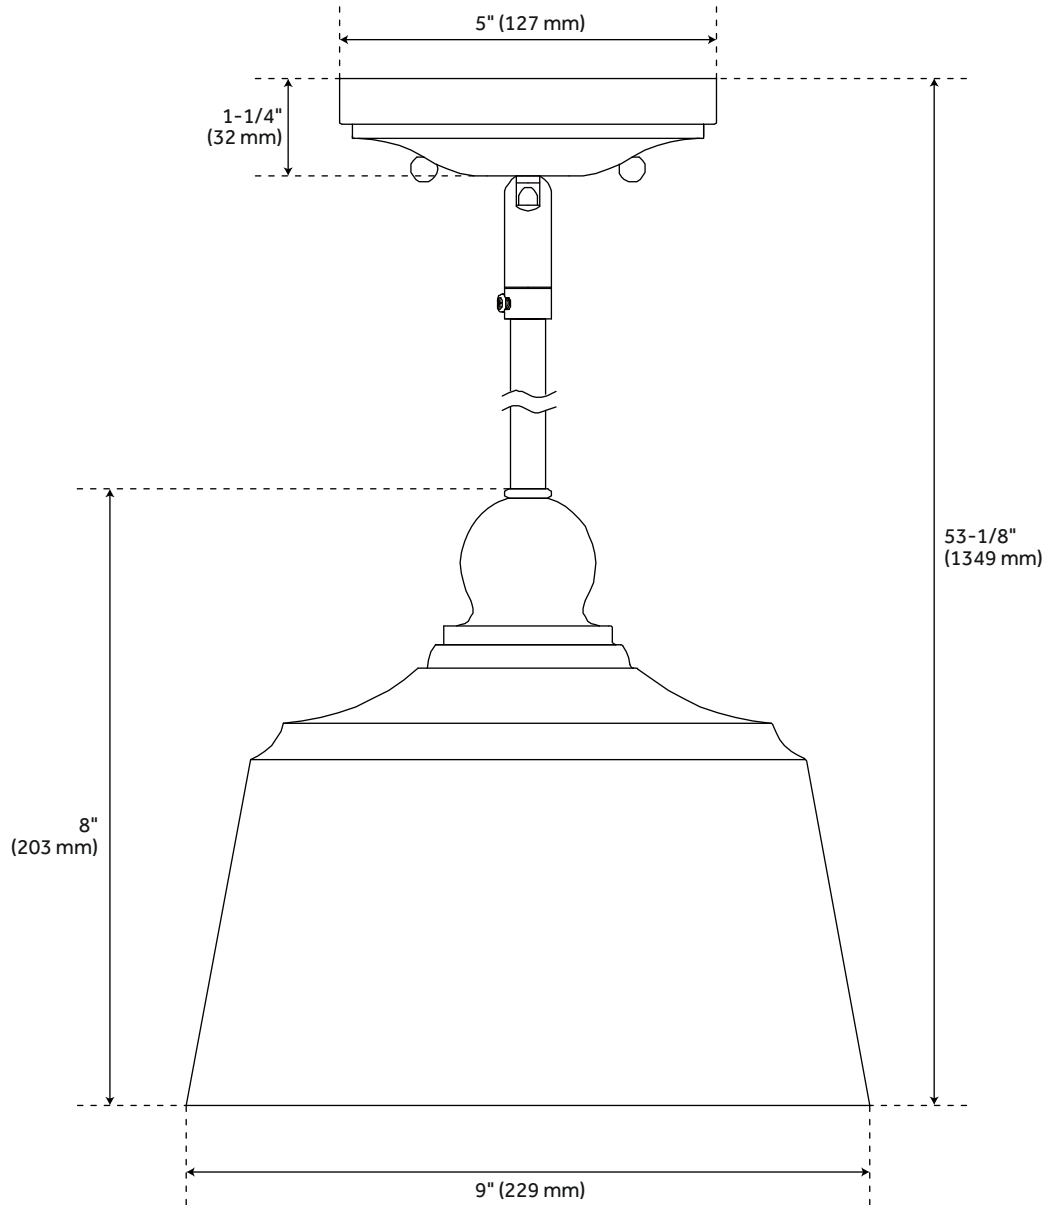

8" EASTLAND PENDANT - SINGLE LIGHT

SKU: 944695

CODES/STANDARDS

UL 1598 / CSA C22.2 No 250.0

FEATURES

Installation Type: Ceiling Mount
Design: Modern
Material: Steel
Width: 8"
Height: 7-1/8"
Base Plate Length: 1-1/4"
Base Plate Height: 1-1/4"
Mounting Hardware Included: Yes
Reversible Mounting: No
Shade Finish: Clear
Shade Material: Glass
Number of Bulbs: 1
Base Plate Width: 5"
Base Plate Depth: 1-1/4"
Location Type: Suitable for Dry Locations
Bulbs Included: No
Bulb Type: Medium E-26
Wattage per Bulb: 100

Code:

REVISED 12/28/2021

EASTLAND 8" SINGLE LIGHT PENDANT LIGHT

SKU: 944695

All dimensions and specifications are nominal and may vary. Use actual products for accuracy in critical situations.

Code: PHPL5541

EASTLAND 9" SINGLE LIGHT PENDANT LIGHT

SKU: 944695

All dimensions and specifications are nominal and may vary. Use actual products for accuracy in critical situations.

Code: PHPL5551