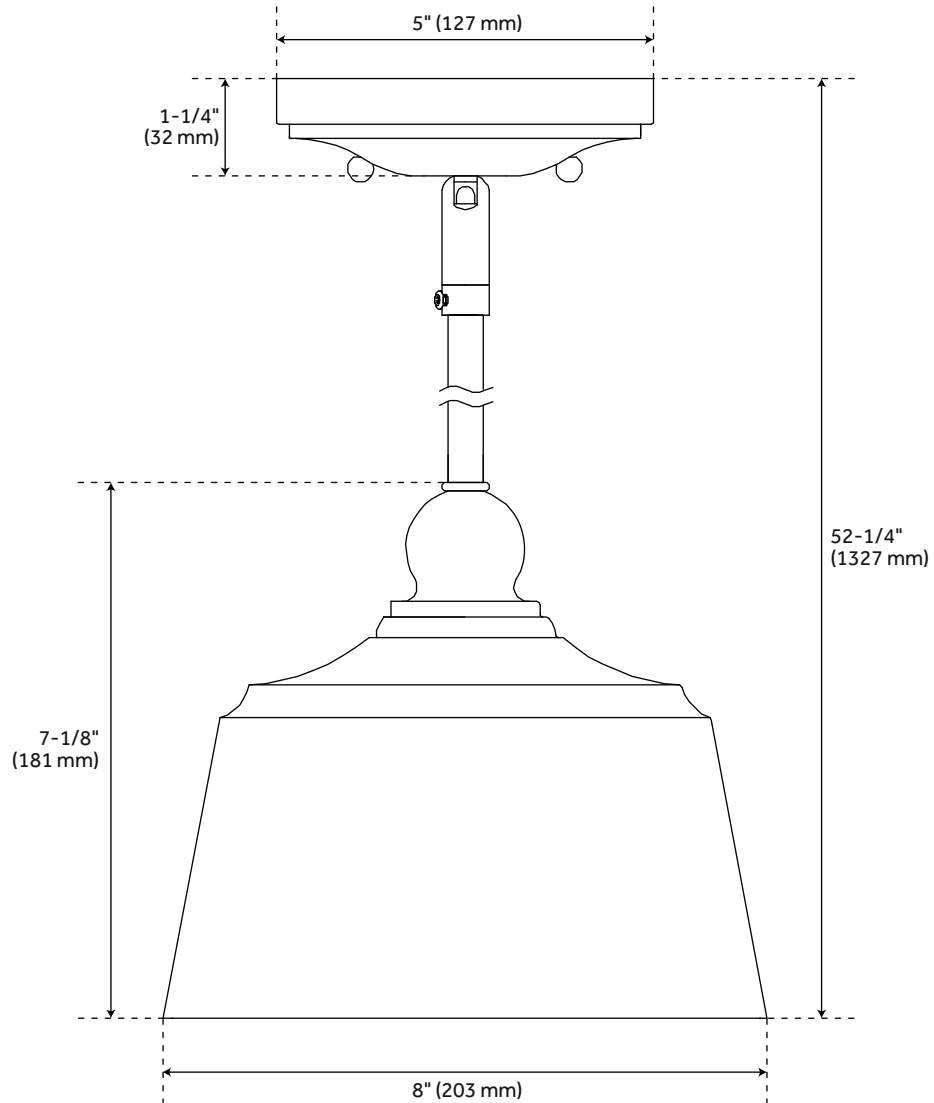

8" EASTLAND PENDANT - SINGLE LIGHT

SKU: 944695

CODES/STANDARDS

UL 1598 / CSA C22.2 No 250.0

FEATURES

Installation Type: Ceiling Mount
Design: Modern
Material: Steel
Width: 8"
Height: 7-1/8"
Base Plate Length: 1-1/4"
Base Plate Height: 1-1/4"
Mounting Hardware Included: Yes
Reversible Mounting: No
Shade Finish: Clear
Shade Material: Glass
Number of Bulbs: 1
Base Plate Width: 5"
Base Plate Depth: 1-1/4"
Location Type: Suitable for Dry Locations
Bulbs Included: No
Bulb Type: Medium E-26
Wattage per Bulb: 100

Code:

REVISED 12/28/2021

EASTLAND 8" SINGLE LIGHT PENDANT LIGHT

SKU: 944695

All dimensions and specifications are nominal and may vary. Use actual products for accuracy in critical situations.

Code: PHPL5541

EASTLAND 9" SINGLE LIGHT PENDANT LIGHT

SKU: 944695

All dimensions and specifications are nominal and may vary. Use actual products for accuracy in critical situations.

Code: PHPL5551