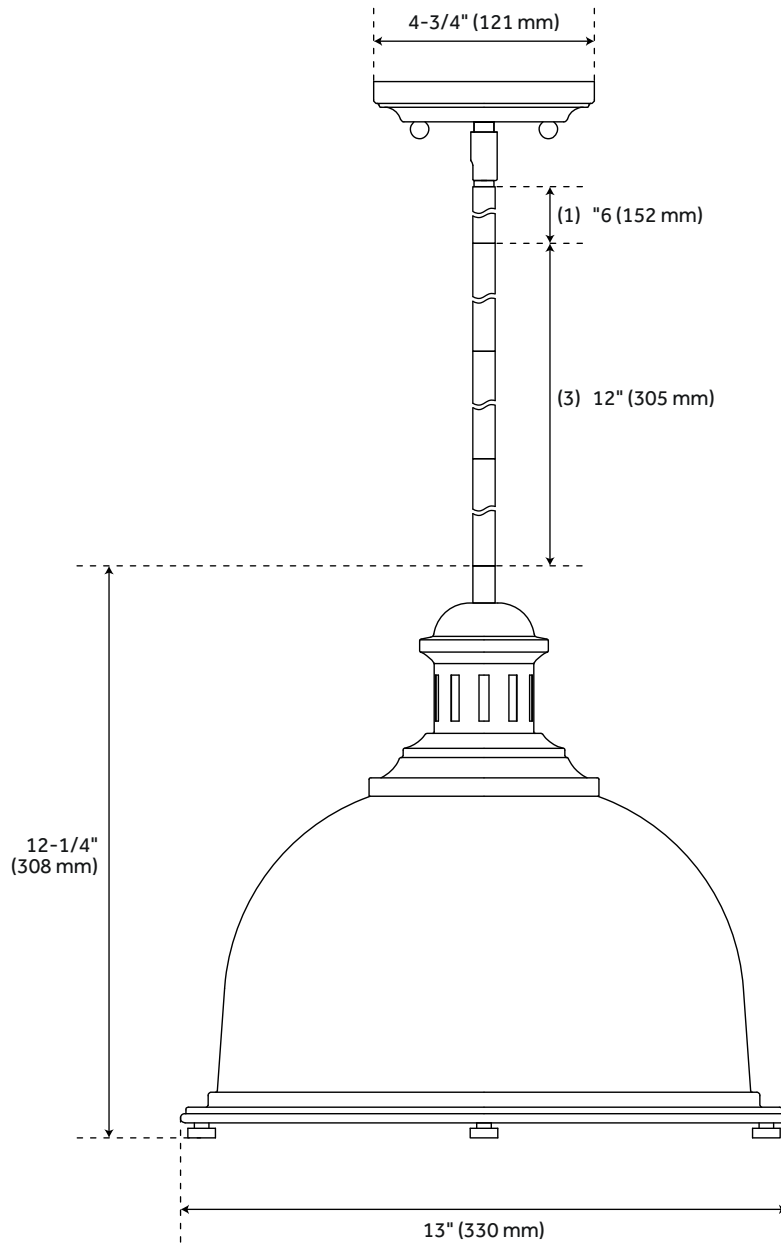

CHISUM DOME PENDANT LIGHT - SINGLE LIGHT

SKU: 944684

CODES/STANDARDS

UL 1598 / CSA C22.2 No 250.0

FEATURES

Installation Type: Ceiling Mount
Design: Modern
Material: Steel
Width: 13"
Height: 12-1/4"
Base Plate Length: 7/8"
Base Plate Height: 7/8"
Mounting Hardware Included: Yes
Reversible Mounting: No
Shade Finish: Brushed Nickel
Number of Bulbs: 1
Base Plate Width: 4-3/4"
Base Plate Depth: 7/8"
Location Type: Suitable for Dry Locations
Bulbs Included: No
Bulb Type: Medium E-26
Wattage per Bulb: 100
Downrod/Chain Length: 1-6", 3-12"

Code:

REVISED 12/28/2021

CHISUM SINGLE LIGHT DOME PENDANT LIGHT

SKU: 944684

All dimensions and specifications are nominal and may vary. Use actual products for accuracy in critical situations.

Code: PHPL5081