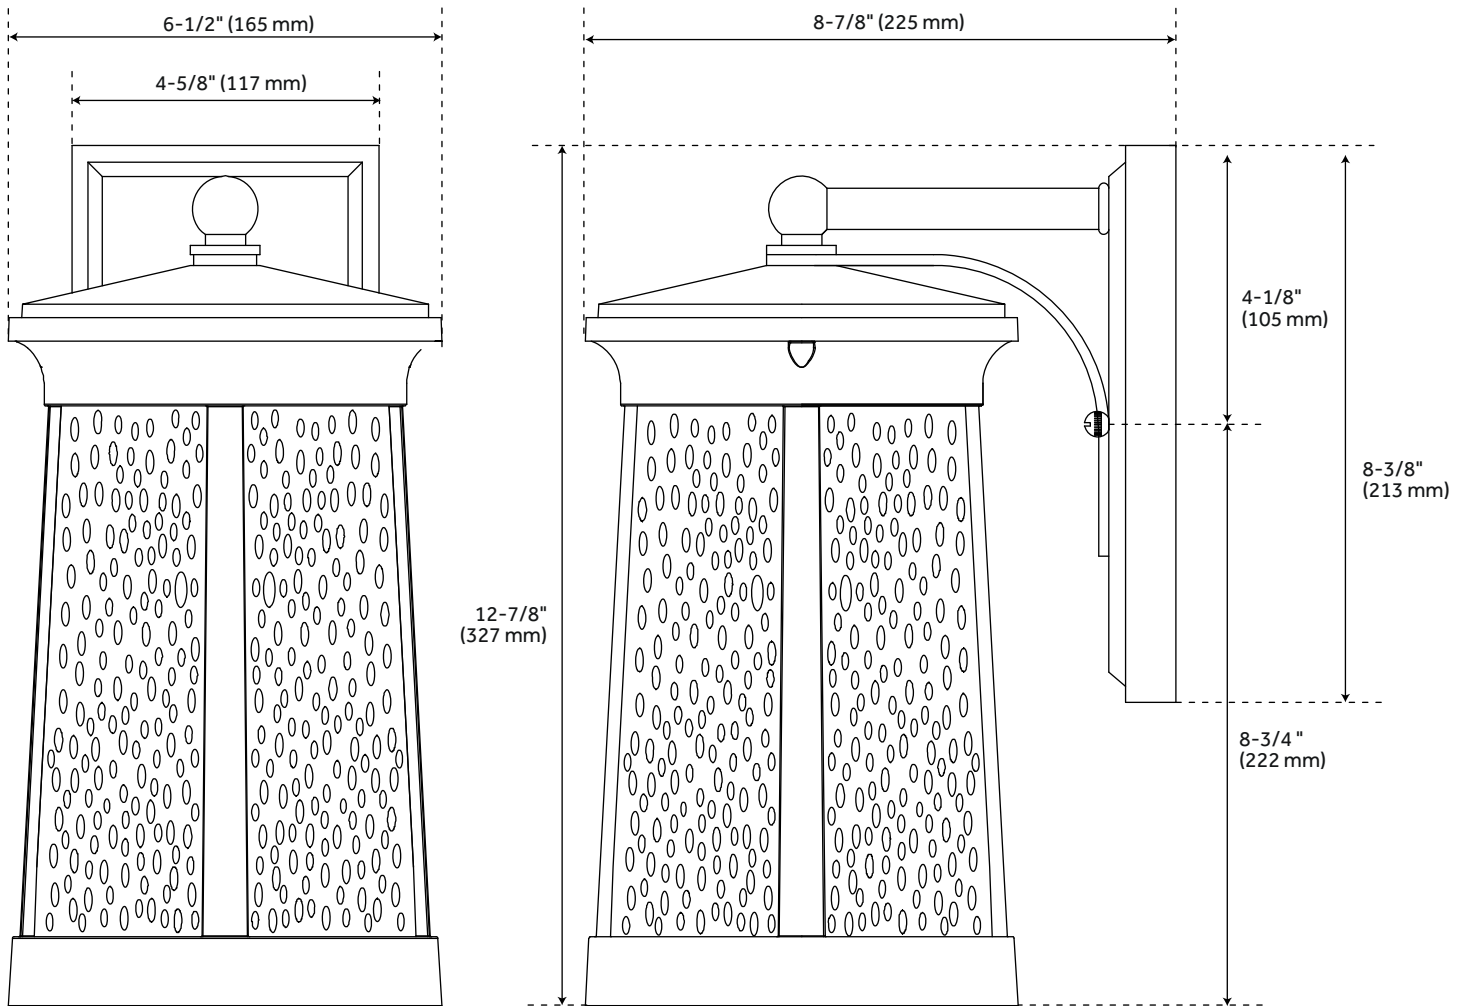

WOODBERRY 12" SINGLE LIGHT OUTDOOR ENTRANCE LED WALL SCONCE

SKU: 941514

All dimensions and specifications are nominal and may vary. Use actual products for accuracy in critical situations.

Code: PHEL3101A