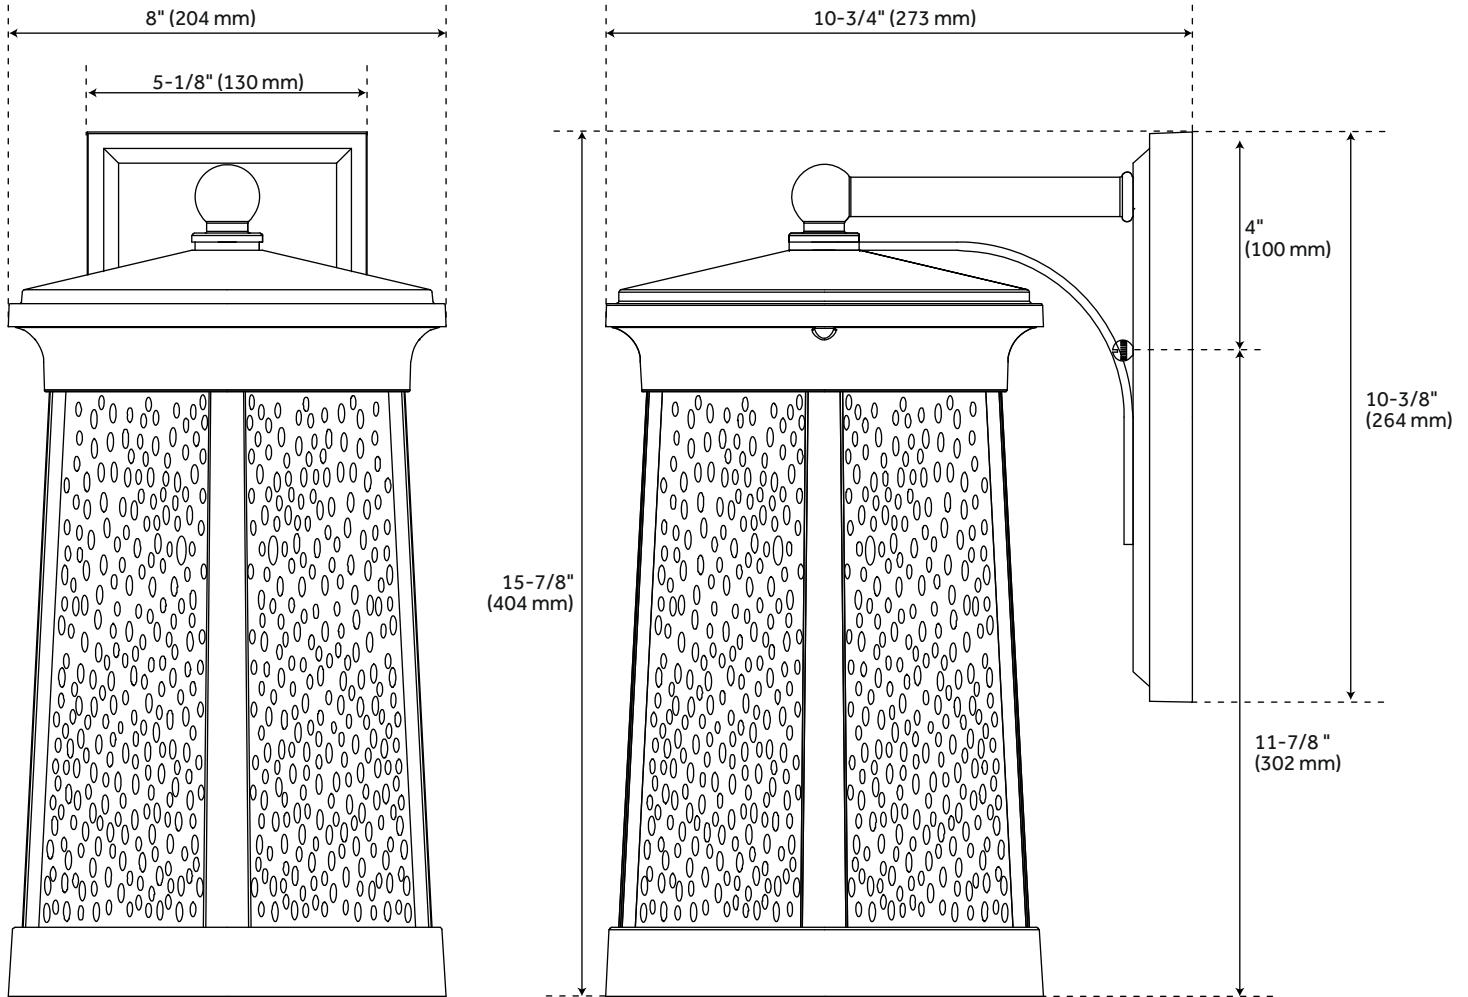

## FEATURES

Installation Type: Wall Mount  
Design: Traditional  
Material: Aluminum  
Base Plate Height: 8-3/8"  
Mounting Hardware Included: Yes  
Shade Finish: Clear  
Shade Material: Seeded Glass  
Number of Bulbs: 1  
Base Plate Width: 4-5/8"  
Location Type: Suitable for Wet Locations  
Bulbs Included: No  
Bulb Type: Integrated LED  
Color Temperature (Kelvin): 3500K  
Lumens: 12" Lumens 720. 15" Lumens 960

## ADDITIONAL FEATURES

- Hardwired.
- 12" Dimensions: 12-7/8" H x 6-1/2" W x 8-7/8" D. Base Plate: 8-3/8" H x 4-5/8" W. Uses Integrated 9W LED. LED color temperature: 3500K. Lumens: 720.
- 15" Dimensions: 15-7/8" H x 8" W x 10-3/4" D. Base Plate: 10-3/8" H x 5-1/8" W. Uses Integrated 12W LED. LED color temperature: 3500K. Lumens: 960.
- Not Dimmable.

# WOODBERRY 12" SINGLE LIGHT OUTDOOR ENTRANCE LED WALL SCONCE

SKU: 941514

All dimensions and specifications are nominal and may vary. Use actual products for accuracy in critical situations.

Code: PHEL3101A

# WOODBERRY 15" SINGLE LIGHT OUTDOOR ENTRANCE LED WALL SCONCE

SKU: 941514

All dimensions and specifications are nominal and may vary. Use actual products for accuracy in critical situations.

Code: PHEL3102A