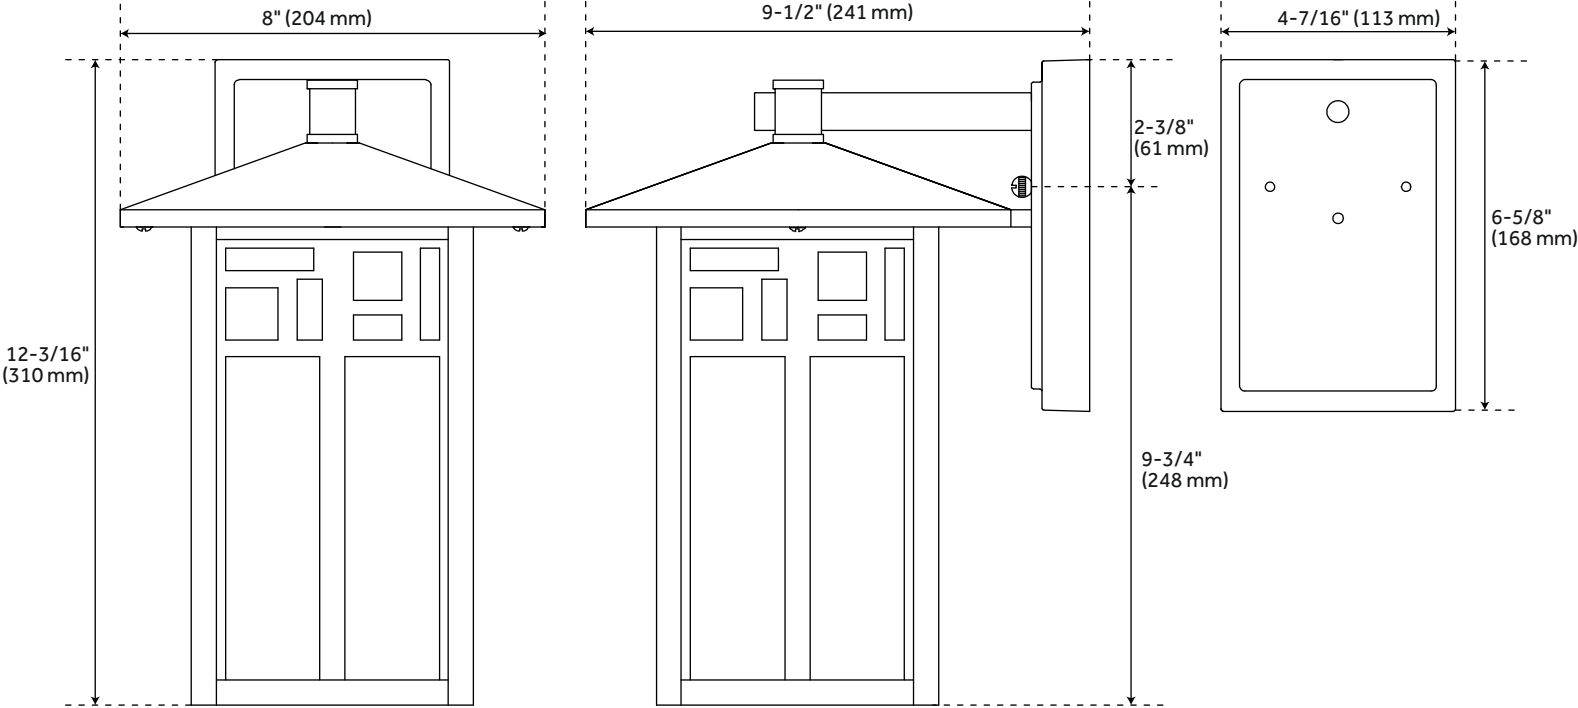

WEAVER CHOCOLATE BRONZE OUTDOOR ENTRANCE WALL SCONCE

SKU: 941500

FEATURES

Installation Type: Wall Mount
Design: Traditional
Material: Aluminum
Base Plate Height: 4-5/16"
Mounting Hardware Included: Yes
Reversible Mounting: No
Shade Finish: White Opal
Shade Material: Glass
Number of Bulbs: 1
Base Plate Width: 5-1/4"
Location Type: Suitable for Wet Locations
Bulbs Included: No
Bulb Type: Medium E-26
Wattage per Bulb: 60

CODES/STANDARDS

UL 1598 / CSA C22.2 No 250.0

Code:
REVISED 12/28/2021

WEAVER 10" SINGLE LIGHT OUTDOOR WALL SCONCE - CHOCOLATE BRONZE

SKU: 941500

All dimensions and specifications are nominal and may vary. Use actual products for accuracy in critical situations.

Code: PHEL3200

WEAVER 12" SINGLE LIGHT OUTDOOR WALL SCONCE - CHOCOLATE BRONZE

SKU: 941500

All dimensions and specifications are nominal and may vary. Use actual products for accuracy in critical situations.