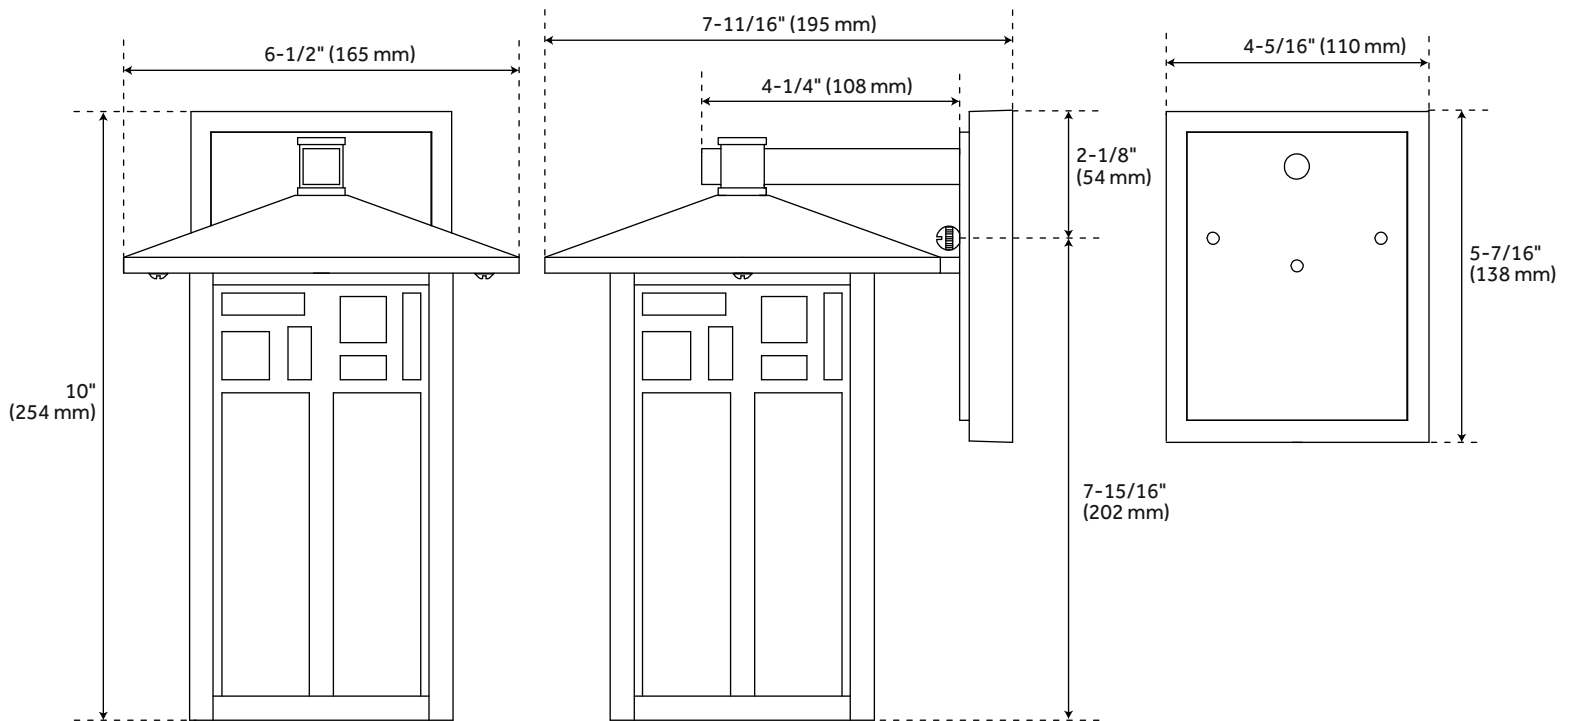

WEAVER CHOCOLATE BRONZE OUTDOOR ENTRANCE WALL SCONCE

SKU: 941500

FEATURES

Installation Type: Wall Mount
Design: Traditional
Material: Aluminum
Base Plate Height: 4-5/16"
Mounting Hardware Included: Yes
Reversible Mounting: No
Shade Finish: White Opal
Shade Material: Glass
Number of Bulbs: 1
Base Plate Width: 5-1/4"
Location Type: Suitable for Wet Locations
Bulbs Included: No
Bulb Type: Medium E-26
Wattage per Bulb: 60

CODES/STANDARDS

UL 1598 / CSA C22.2 No 250.0

Code:
REVISED 12/28/2021

WEAVER 10" SINGLE LIGHT OUTDOOR WALL SCONCE - CHOCOLATE BRONZE

SKU: 941500

All dimensions and specifications are nominal and may vary. Use actual products for accuracy in critical situations.

Code: PHEL3200

WEAVER 12" SINGLE LIGHT OUTDOOR WALL SCONCE - CHOCOLATE BRONZE

SKU: 941500

All dimensions and specifications are nominal and may vary. Use actual products for accuracy in critical situations.