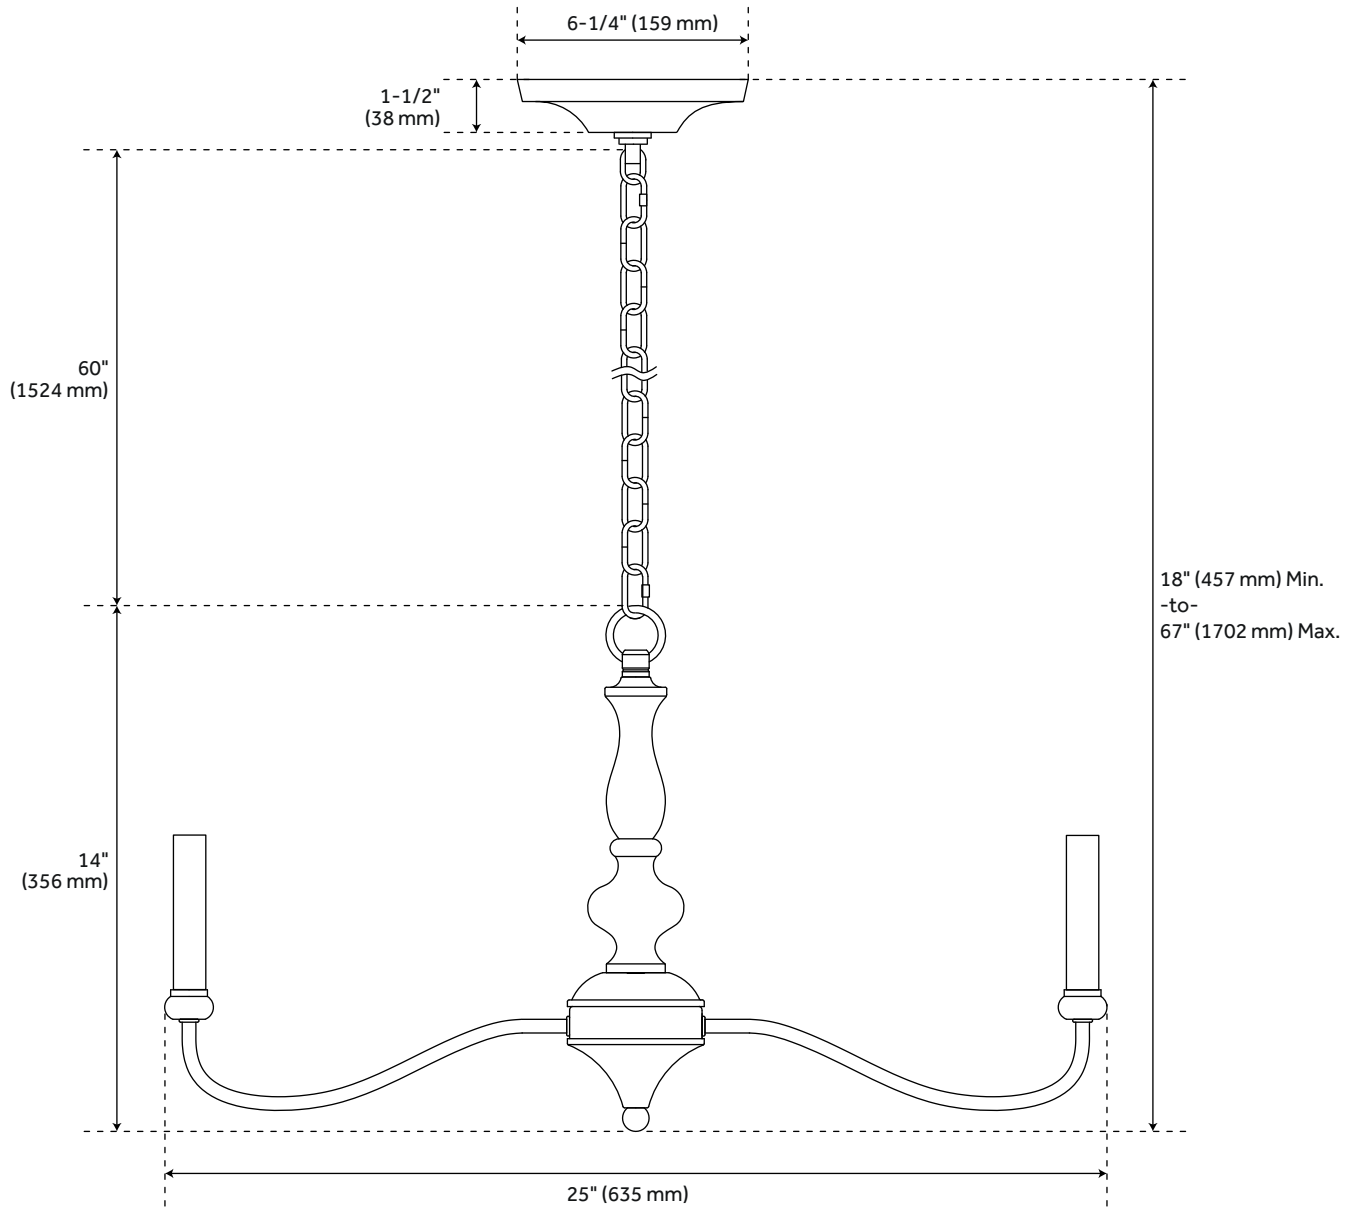

CARDELLA 6-LIGHT CHANDELIER - WHITEWASH

SKU: 479848

CODES/STANDARDS

UL 1598 / CSA C22.2 No 250.0

FEATURES

Installation Type: Ceiling Mount
Design: Traditional
Product Finish: Whitewash
Material: Metal
Length: 25"
Width: 25"
Height: 14"
Base Plate Length: 1/2"
Base Plate Height: 1-1/2"
Mounting Hardware Included: Yes
Reversible Mounting: No
Shade Material: Metal
Number of Bulbs: 6
Base Plate Width: 6-1/4"
Base Plate Depth: 1/2"
Location Type: Suitable for Dry Locations
Bulbs Included: No
Bulb Type: Candelabra E-12
Wattage per Bulb: 60

Code:

REVISED 12/28/2021

CARDELLA 6-LIGHT CHANDELIER - WHITEWASH

SKU: 479848

All dimensions and specifications are nominal and may vary. Use actual products for accuracy in critical situations.

Code: PPHL6506